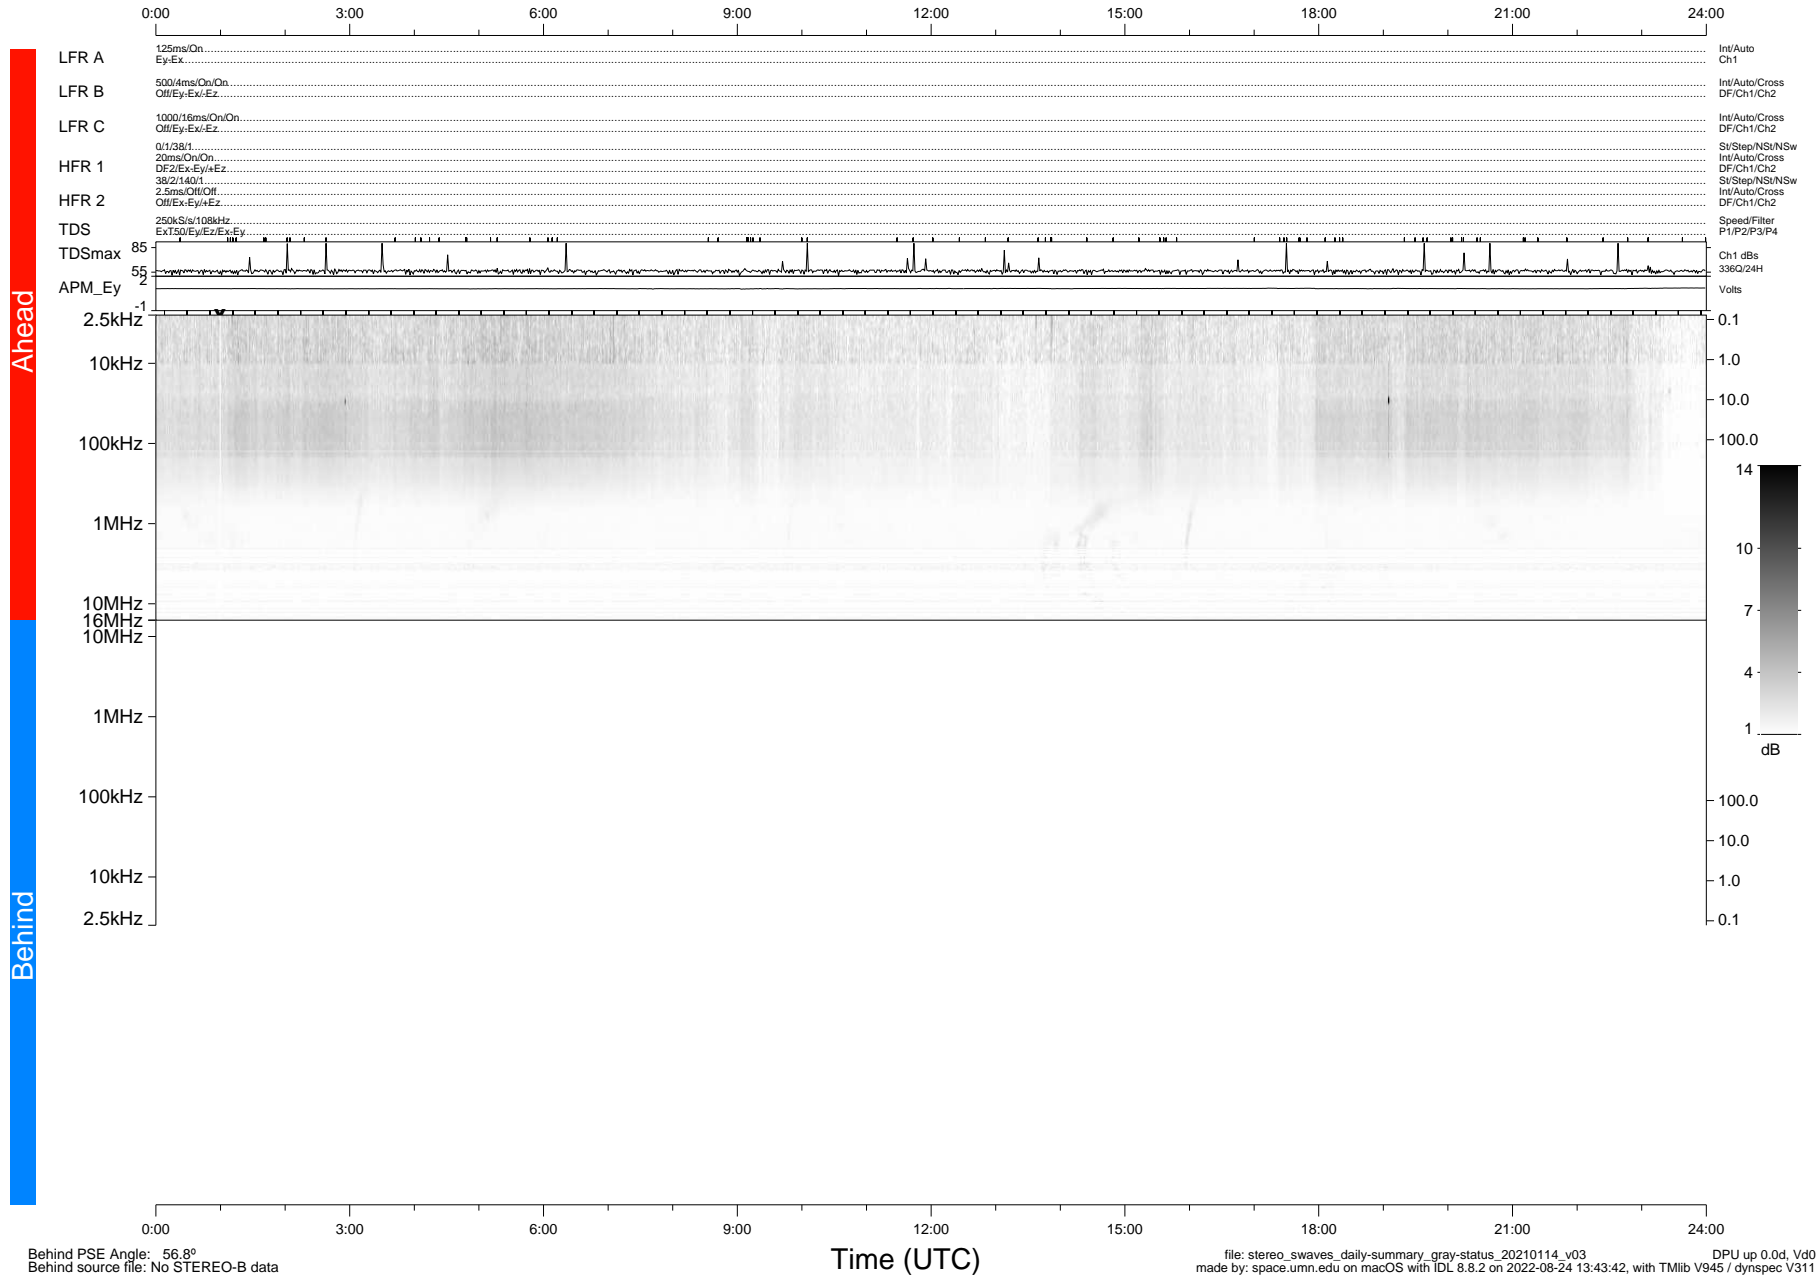

STEREO/WAVES Daily Summary - 14-Jan-2021 (DOY 014)

Ahead source file: swaves_ahead_2021_014_1_05.fin (Recovery: 100.0% HK, 104% Pkts)
 Ahead PSE Angle: -56.6°

DPU up 2017.9d, V412d32

Behind PSE Angle: 56.8°
 Behind source file: No STEREO-B data

file: stereo_swaves_daily-summary_gray-status_20210114_v03
 made by: space.umn.edu on macOS with IDL 8.8.2 on 2022-08-24 13:43:42, with TLib V945 / dynspec V311
 DPU up 0.0d, Vd0