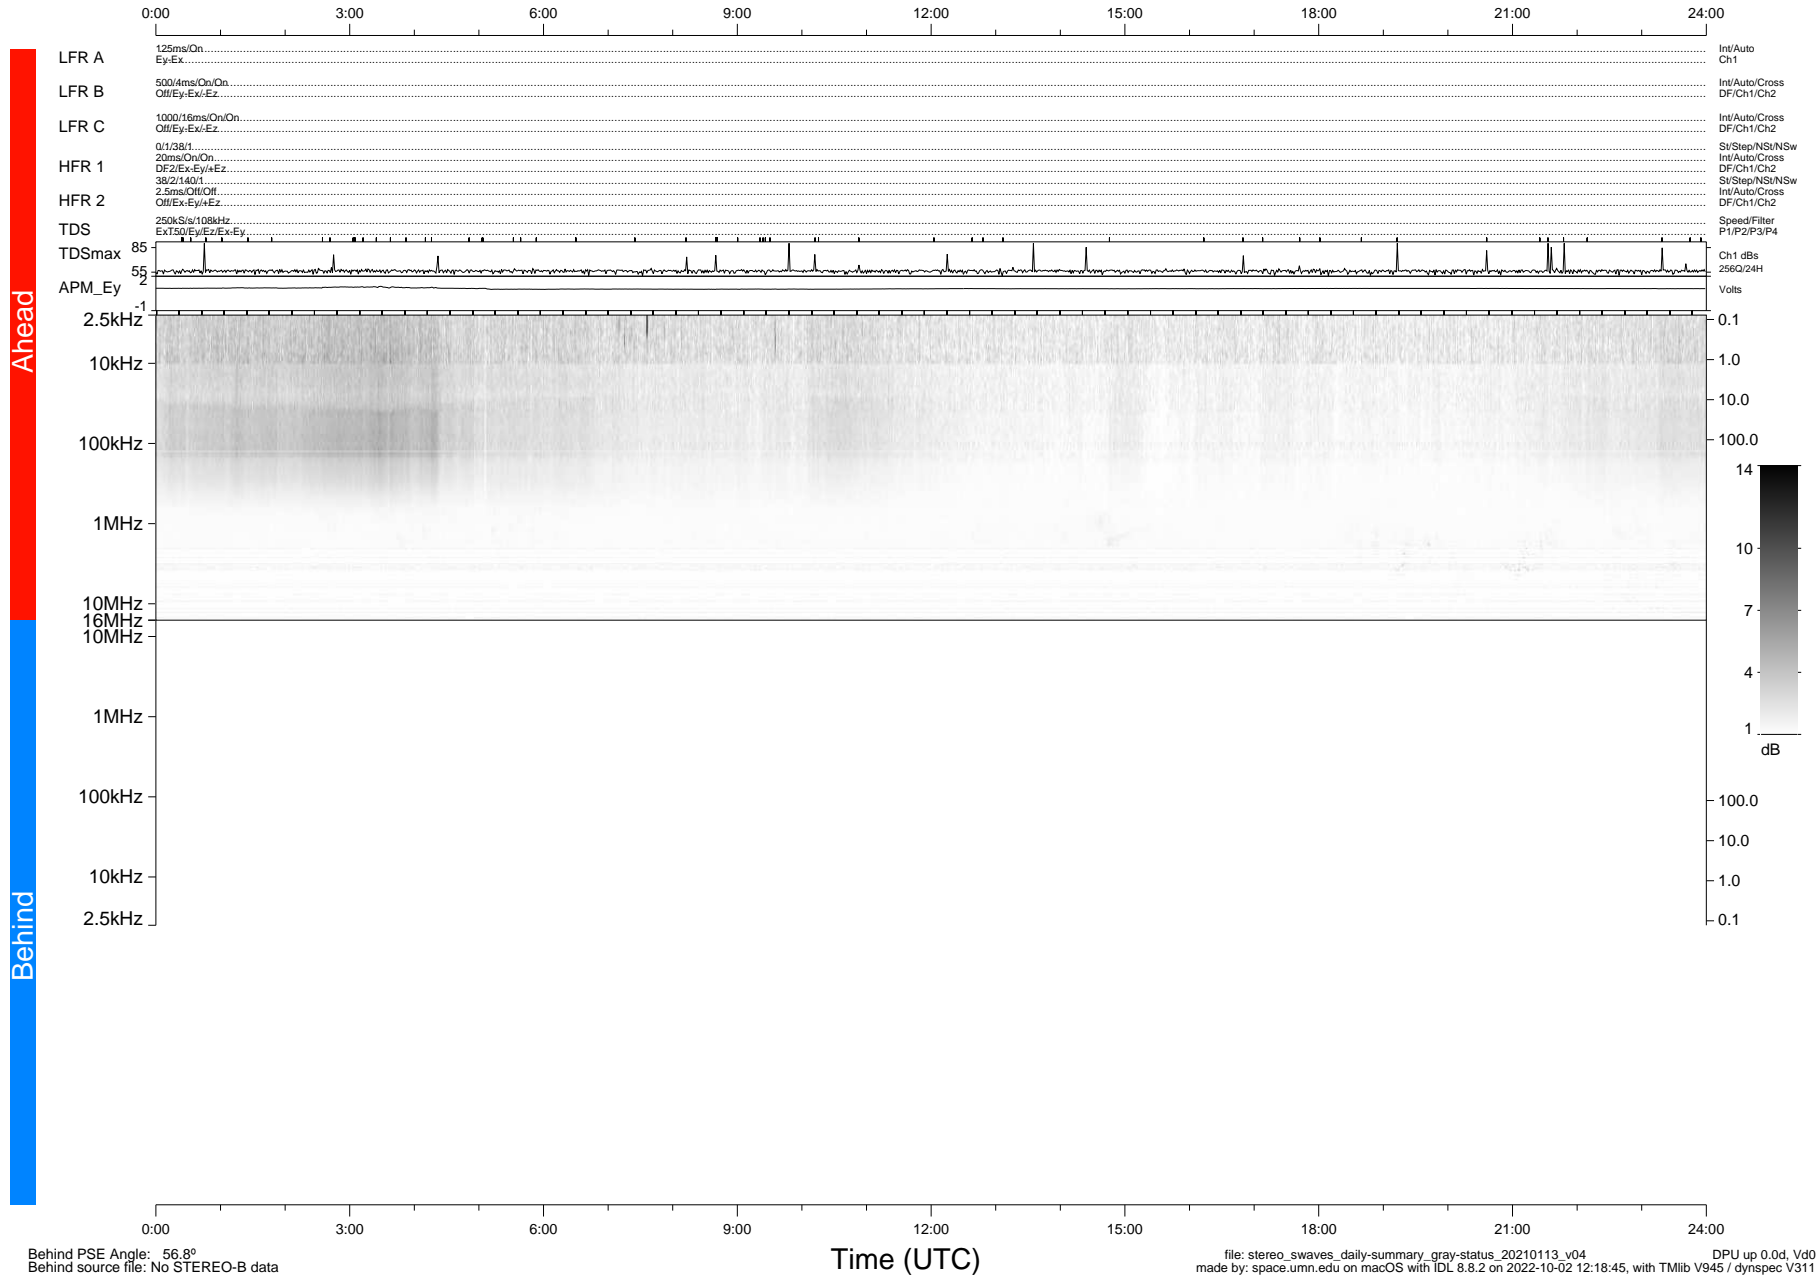

STEREO/WAVES Daily Summary - 13-Jan-2021 (DOY 013)

Ahead source file: swaves_ahead_2021_013_1_05.fin (Recovery: 100.0% HK, 92% Pkts)
 Ahead PSE Angle: -56.7°

DPU up 2016.9d, V412d32

Behind PSE Angle: 56.8°
 Behind source file: No STEREO-B data

file: stereo_swaves_daily-summary_gray-status_20210113_v04
 made by: space.umn.edu on macOS with IDL 8.8.2 on 2022-10-02 12:18:45, with TLib V945 / dynspec V311
 DPU up 0.0d, Vd0