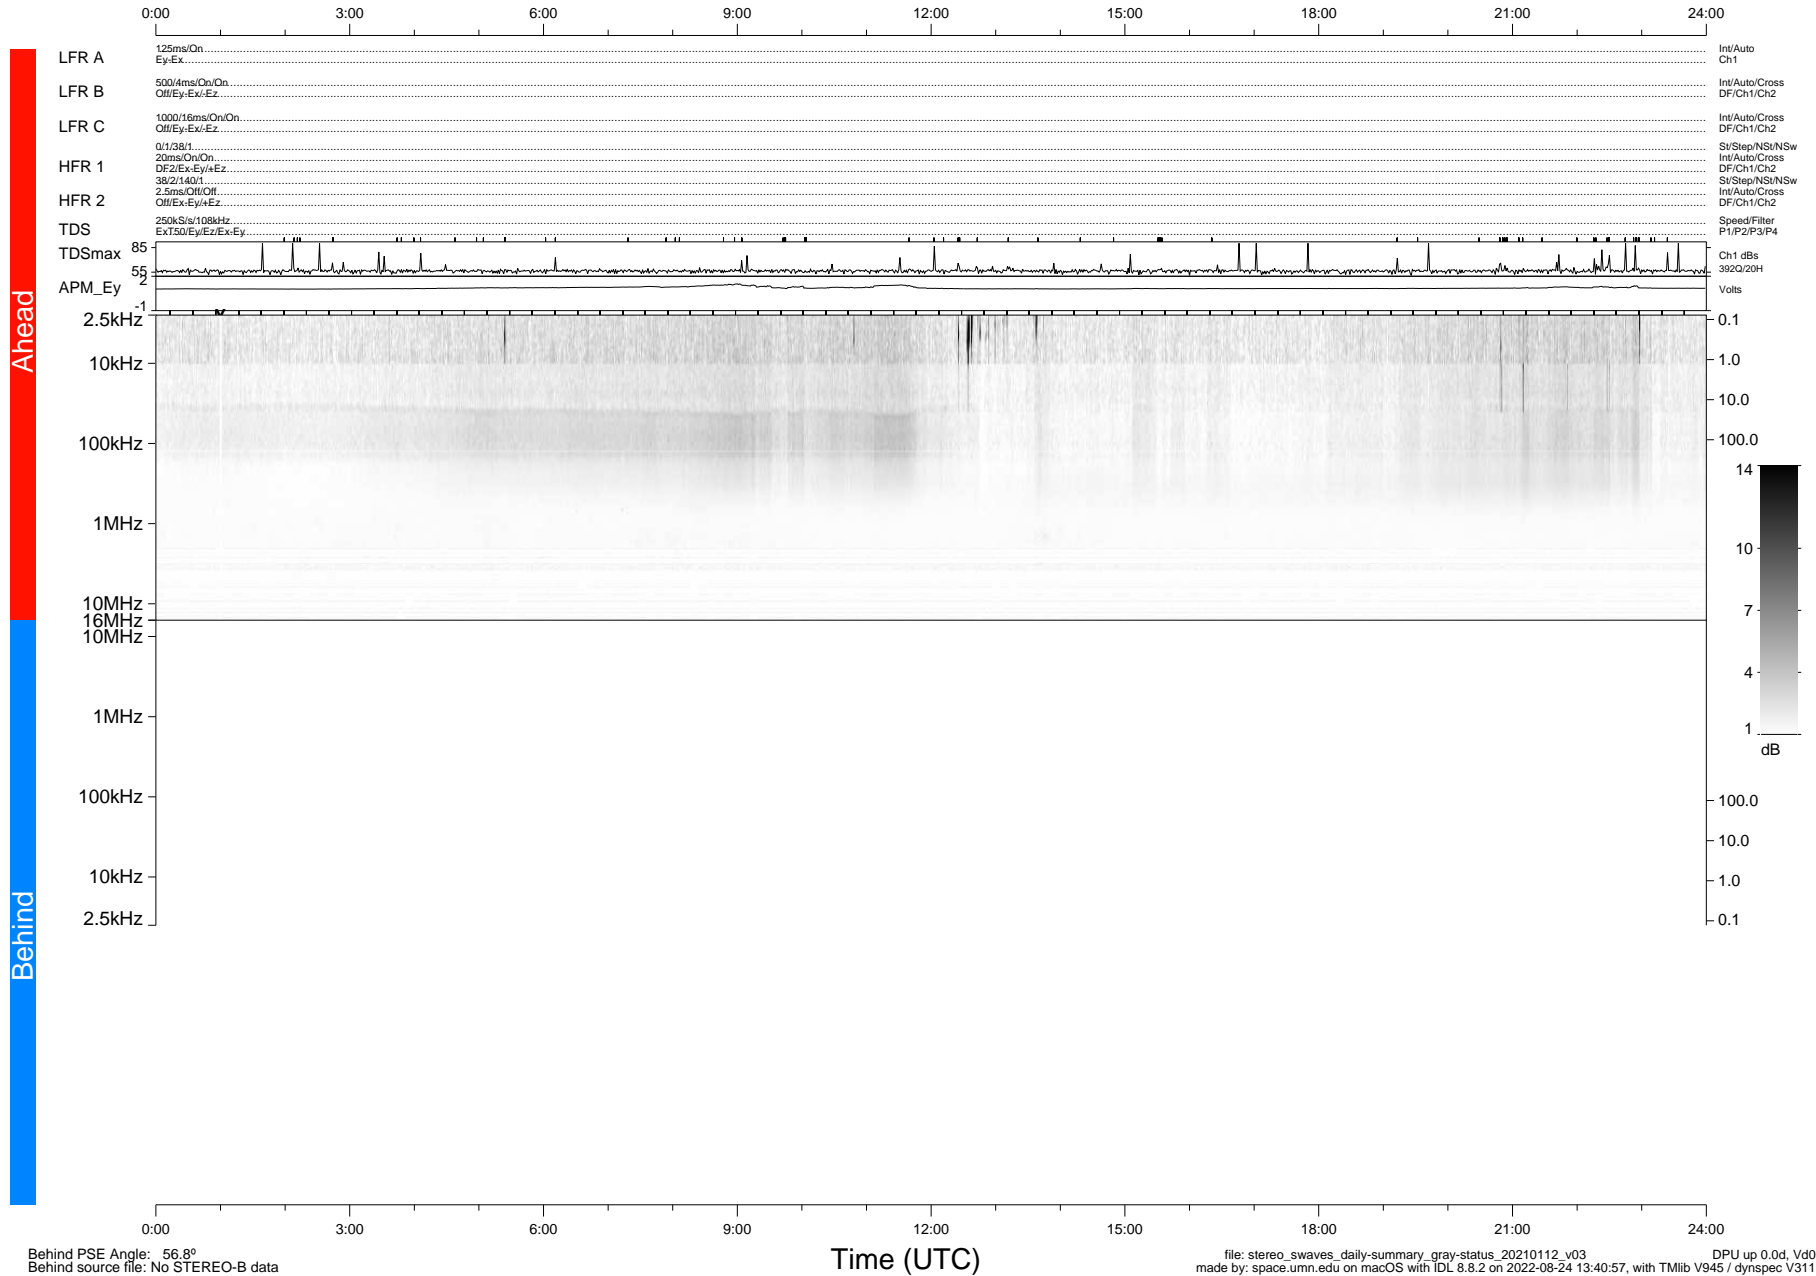

STEREO/WAVES Daily Summary - 12-Jan-2021 (DOY 012)

Ahead source file: swaves_ahead_2021_012_1_05.fin (Recovery: 100.0% HK, 112% Pkts)
 Ahead PSE Angle: -56.7°

DPU up 2015.9d, V412d32

Behind PSE Angle: 56.8°
 Behind source file: No STEREO-B data

Time (UTC)

file: stereo_swaves_daily-summary_gray-status_20210112_v03 DPU up 0.0d, Vd0
 made by: space.umn.edu on macOS with IDL 8.8.2 on 2022-08-24 13:40:57, with Tlib V945 / dynspec V311