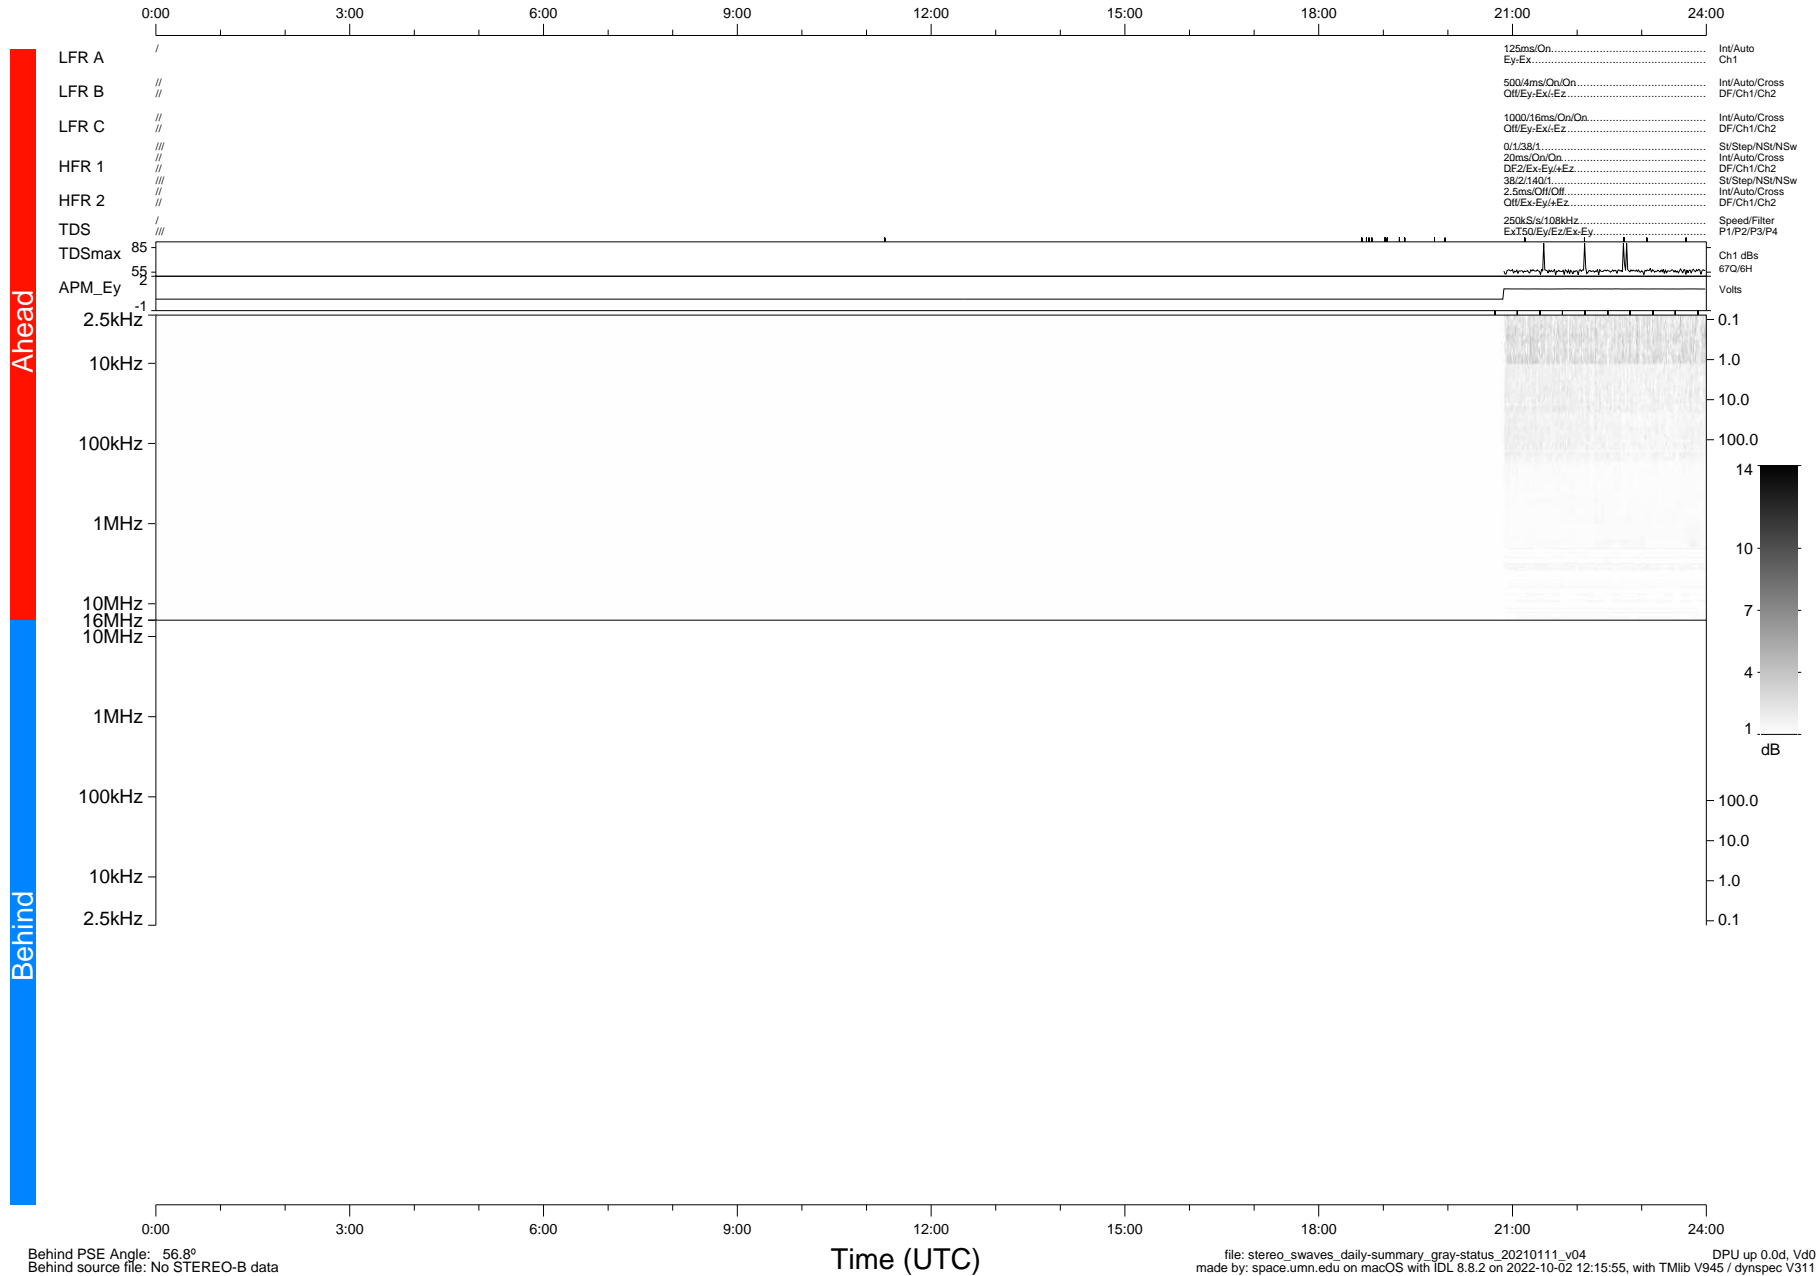

# STEREO/WAVES Daily Summary - 11-Jan-2021 (DOY 011)

Ahead source file: swaves\_ahead\_2021\_011\_1\_05.fin (Recovery: 13.1% HK, 17% Pkts)  
 Ahead PSE Angle: -56.8°

DPU up 2014.9d, V412d32

Behind PSE Angle: 56.8°  
 Behind source file: No STEREO-B data

file: stereo\_swaves\_daily-summary\_gray-status\_20210111\_v04  
 made by: space.umn.edu on macOS with IDL 8.8.2 on 2022-10-02 12:15:55, with TLib V945 / dynspec V311  
 DPU up 0.0d, Vd0