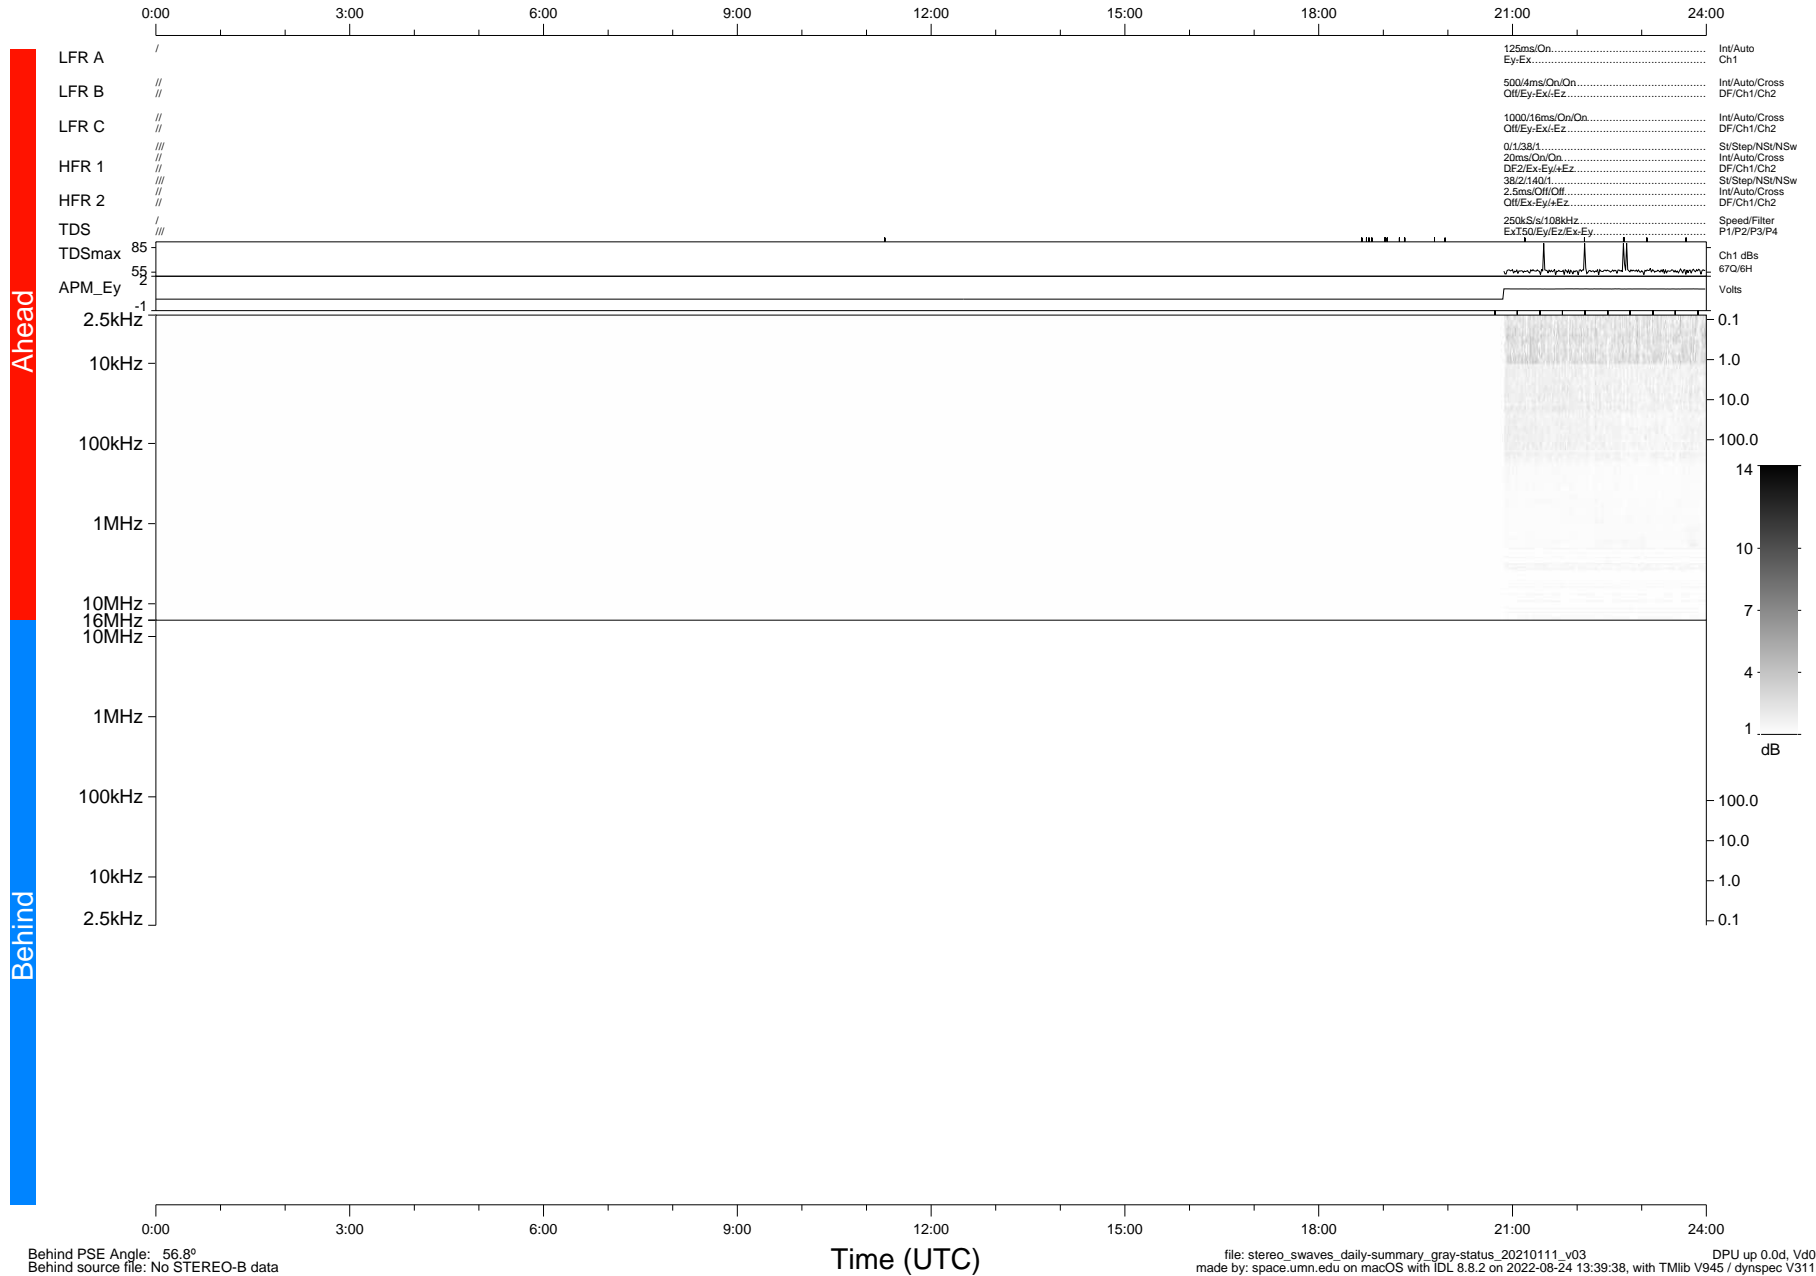

# STEREO/WAVES Daily Summary - 11-Jan-2021 (DOY 011)

Ahead source file: swaves\_ahead\_2021\_011\_1\_05.fin (Recovery: 13.1% HK, 17% Pkts)  
 Ahead PSE Angle: -56.8°

DPU up 2014.9d, V412d32

Behind PSE Angle: 56.8°  
 Behind source file: No STEREO-B data

file: stereo\_swaves\_daily-summary\_gray-status\_20210111\_v03  
 made by: space.umn.edu on macOS with IDL 8.8.2 on 2022-08-24 13:39:38, with TLib V945 / dynspec V311  
 DPU up 0.0d, Vd0