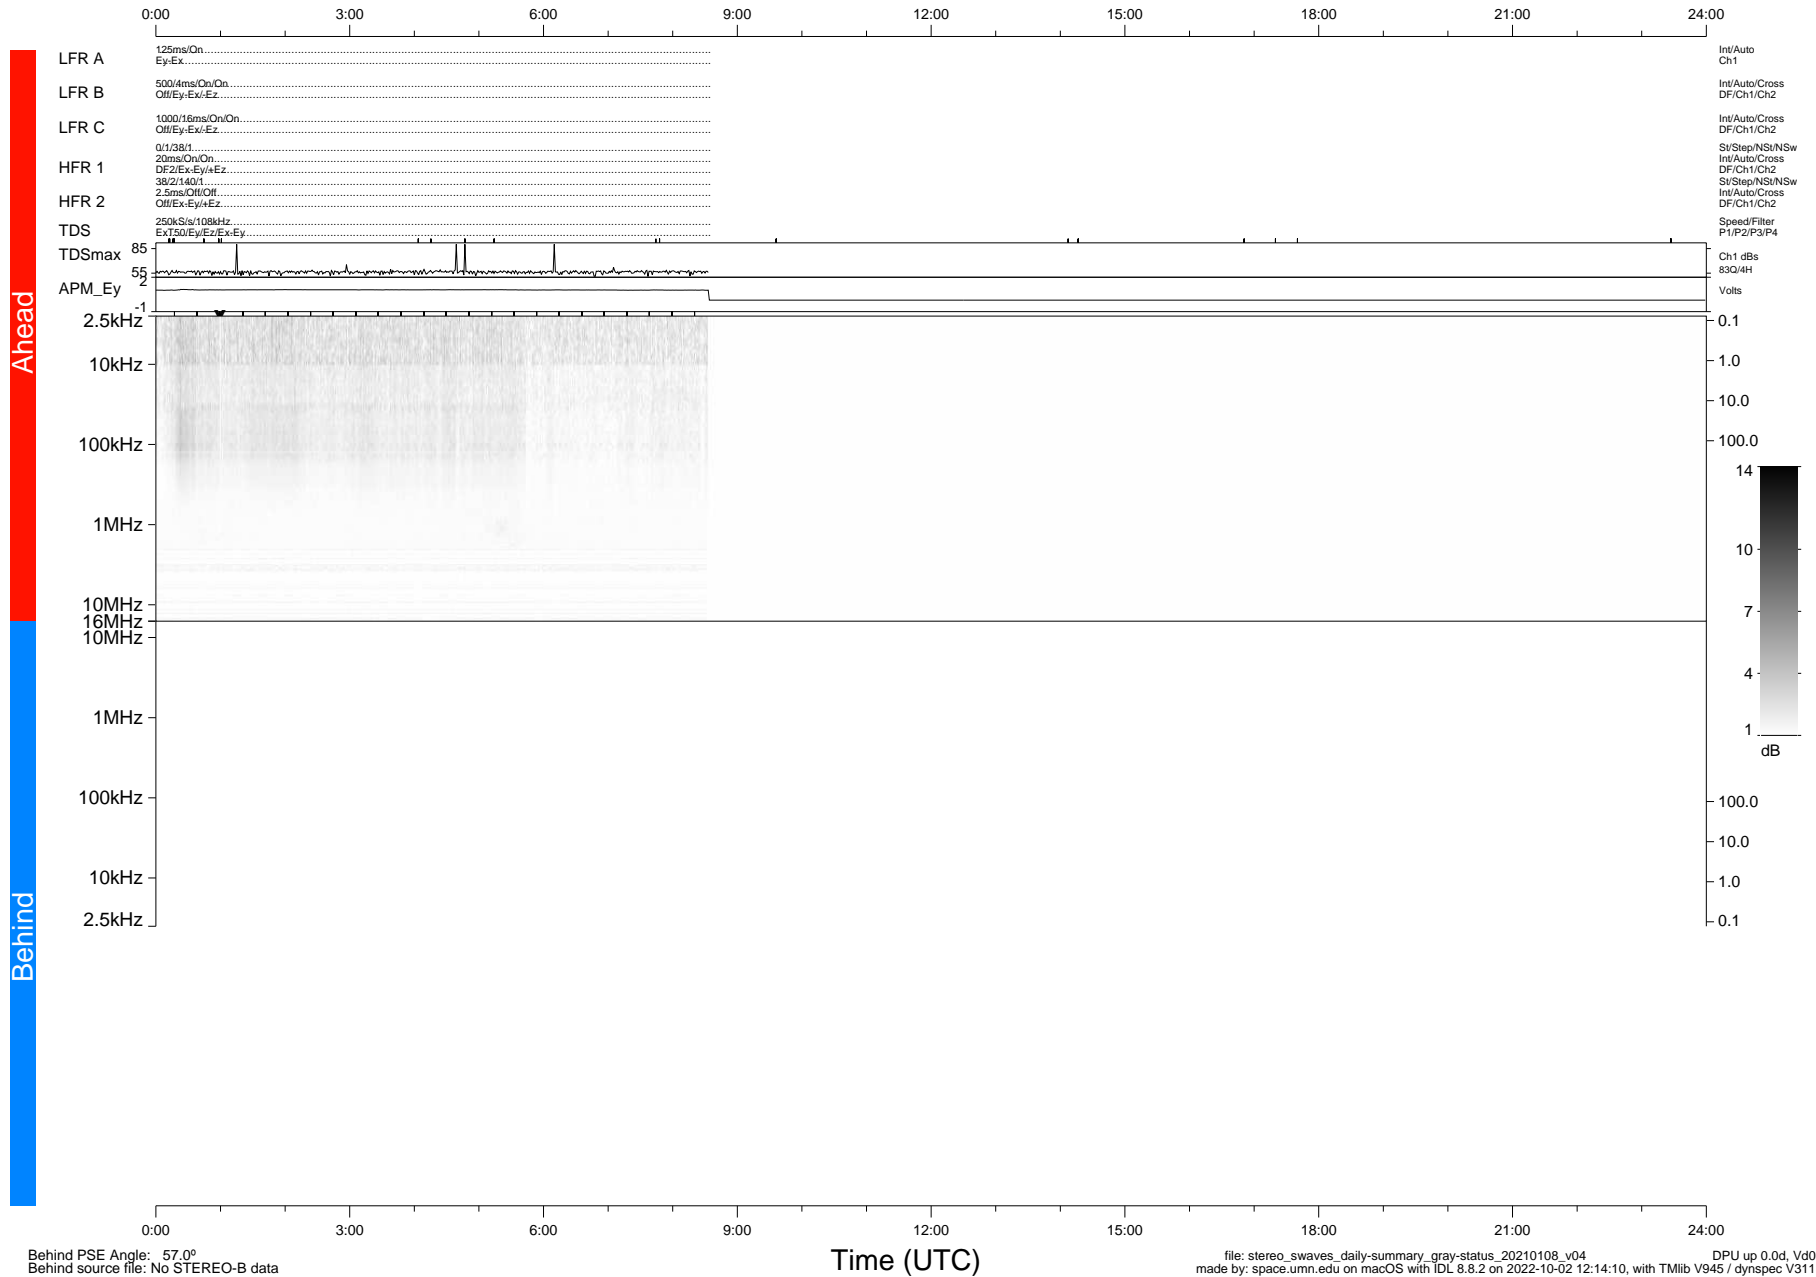

# STEREO/WAVES Daily Summary - 08-Jan-2021 (DOY 008)

Ahead source file: swaves\_ahead\_2021\_008\_1\_05.fin (Recovery: 35.7% HK, 32% Pkts)  
 Ahead PSE Angle: -56.8°

DPU up 2011.3d, V412d32

Behind PSE Angle: 57.0°  
 Behind source file: No STEREO-B data

file: stereo\_swaves\_daily-summary\_gray-status\_20210108\_v04  
 made by: space.umn.edu on macOS with IDL 8.8.2 on 2022-10-02 12:14:10, with TLib V945 / dynspec V311  
 DPU up 0.0d, Vd0