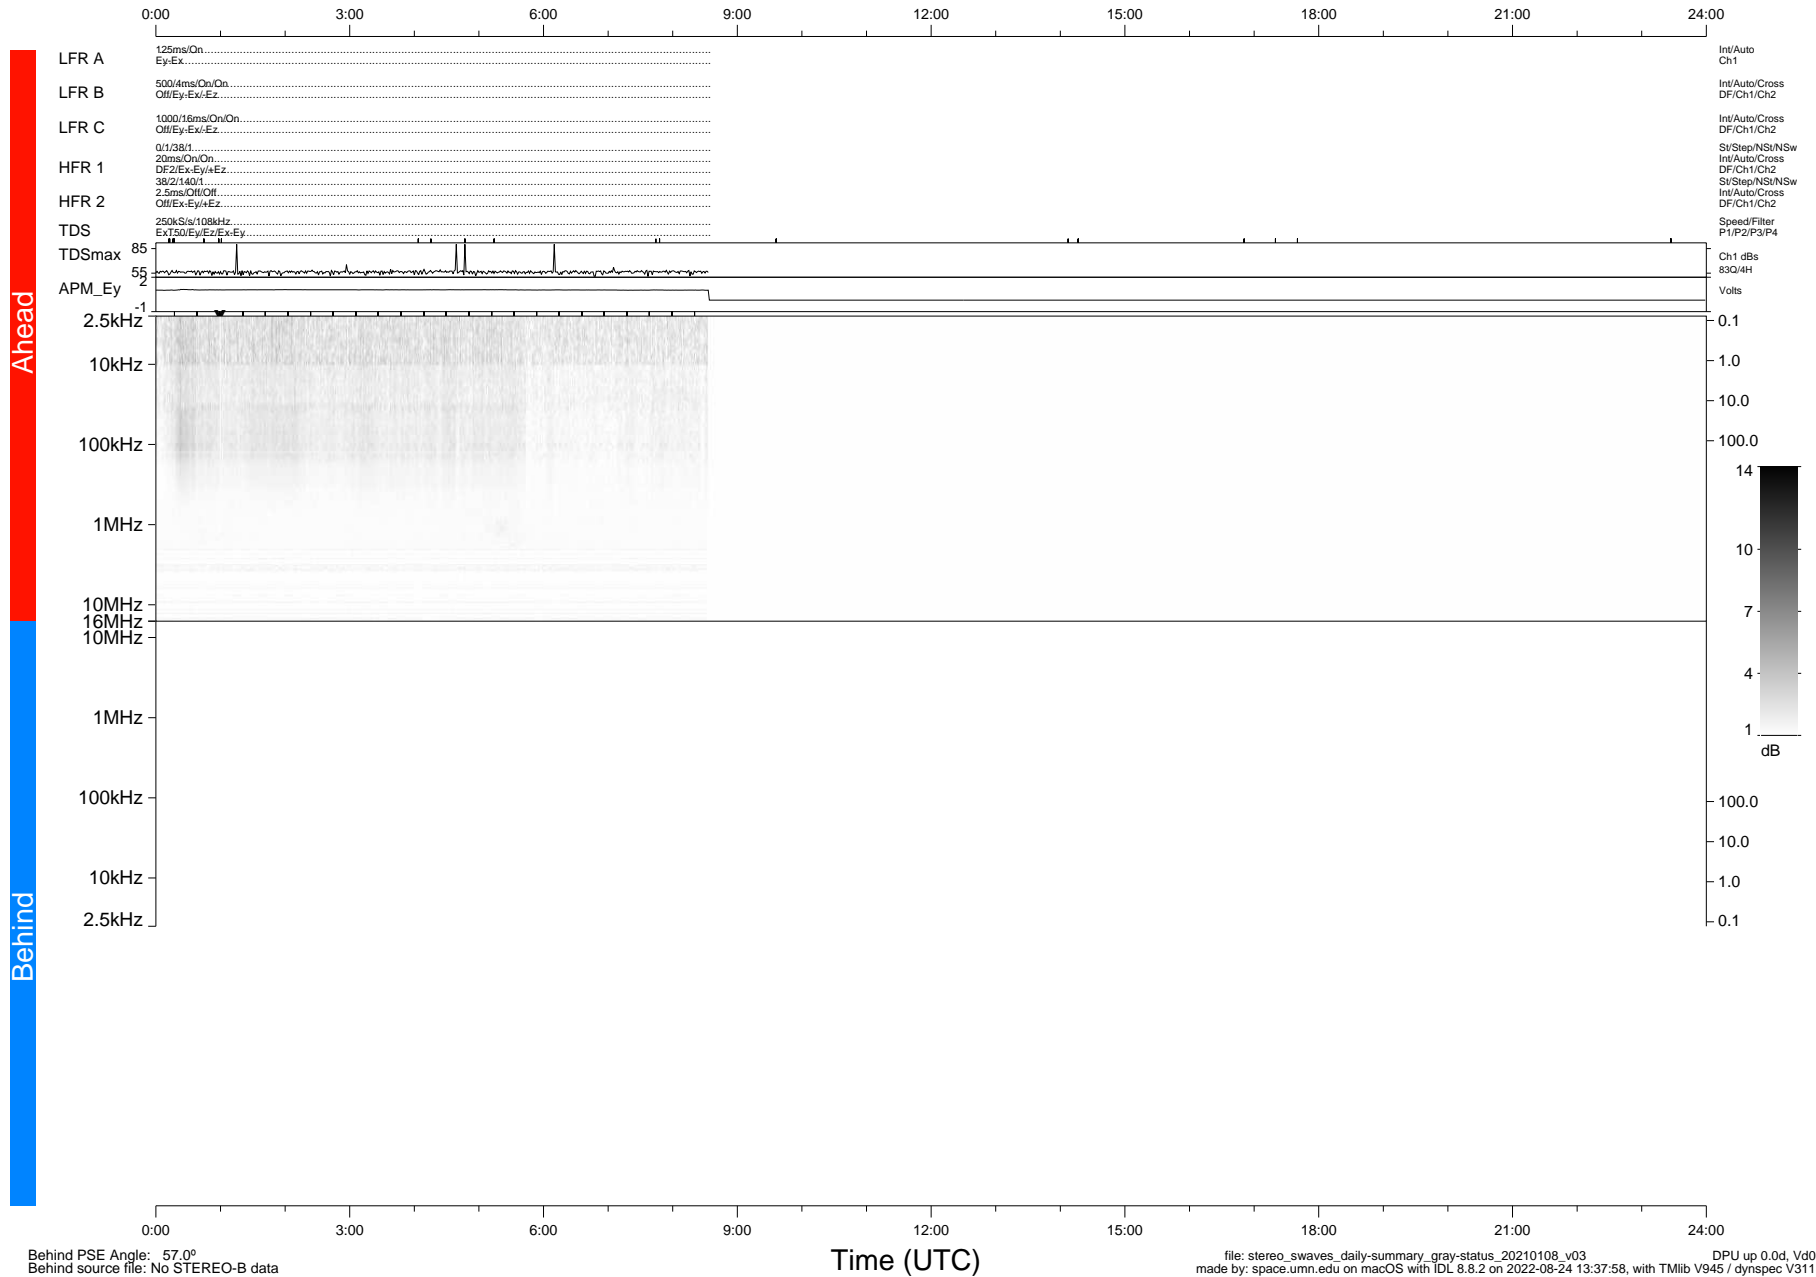

STEREO/WAVES Daily Summary - 08-Jan-2021 (DOY 008)

Ahead source file: swaves_ahead_2021_008_1_05.fin (Recovery: 35.7% HK, 32% Pkts)
 Ahead PSE Angle: -56.8°

DPU up 2011.3d, V412d32

Behind PSE Angle: 57.0°
 Behind source file: No STEREO-B data

file: stereo_swaves_daily-summary_gray-status_20210108_v03
 made by: space.umn.edu on macOS with IDL 8.8.2 on 2022-08-24 13:37:58, with TLib V945 / dynspec V311
 DPU up 0.0d, Vd0