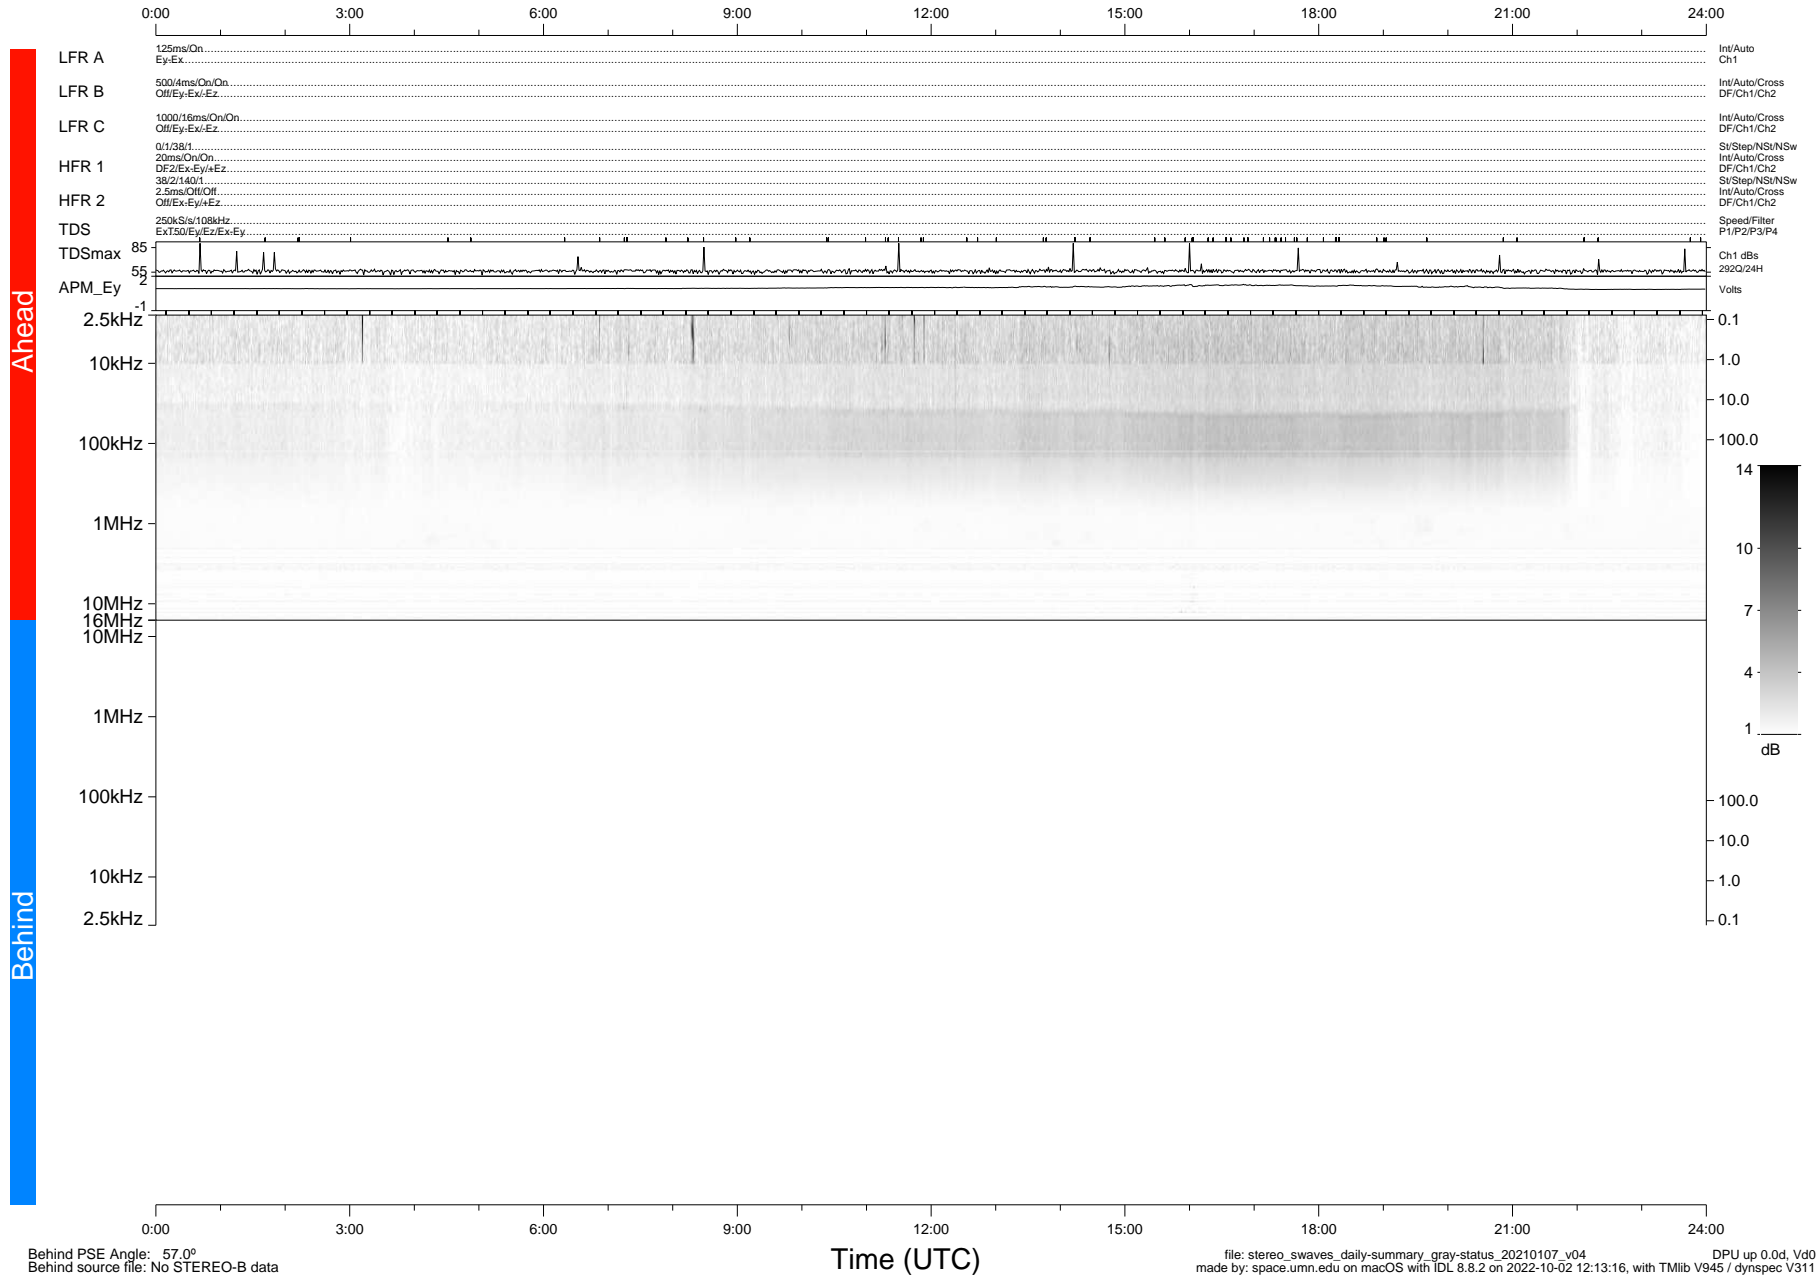

STEREO/WAVES Daily Summary - 07-Jan-2021 (DOY 007)

Ahead source file: swaves_ahead_2021_007_1_05.fin (Recovery: 100.0% HK, 98% Pkts)
 Ahead PSE Angle: -56.8°

DPU up 2010.9d, V412d32

Behind PSE Angle: 57.0°
 Behind source file: No STEREO-B data

file: stereo_swaves_daily-summary_gray-status_20210107_v04
 made by: space.umn.edu on macOS with IDL 8.8.2 on 2022-10-02 12:13:16, with TLib V945 / dynspec V311
 DPU up 0.0d, Vd0