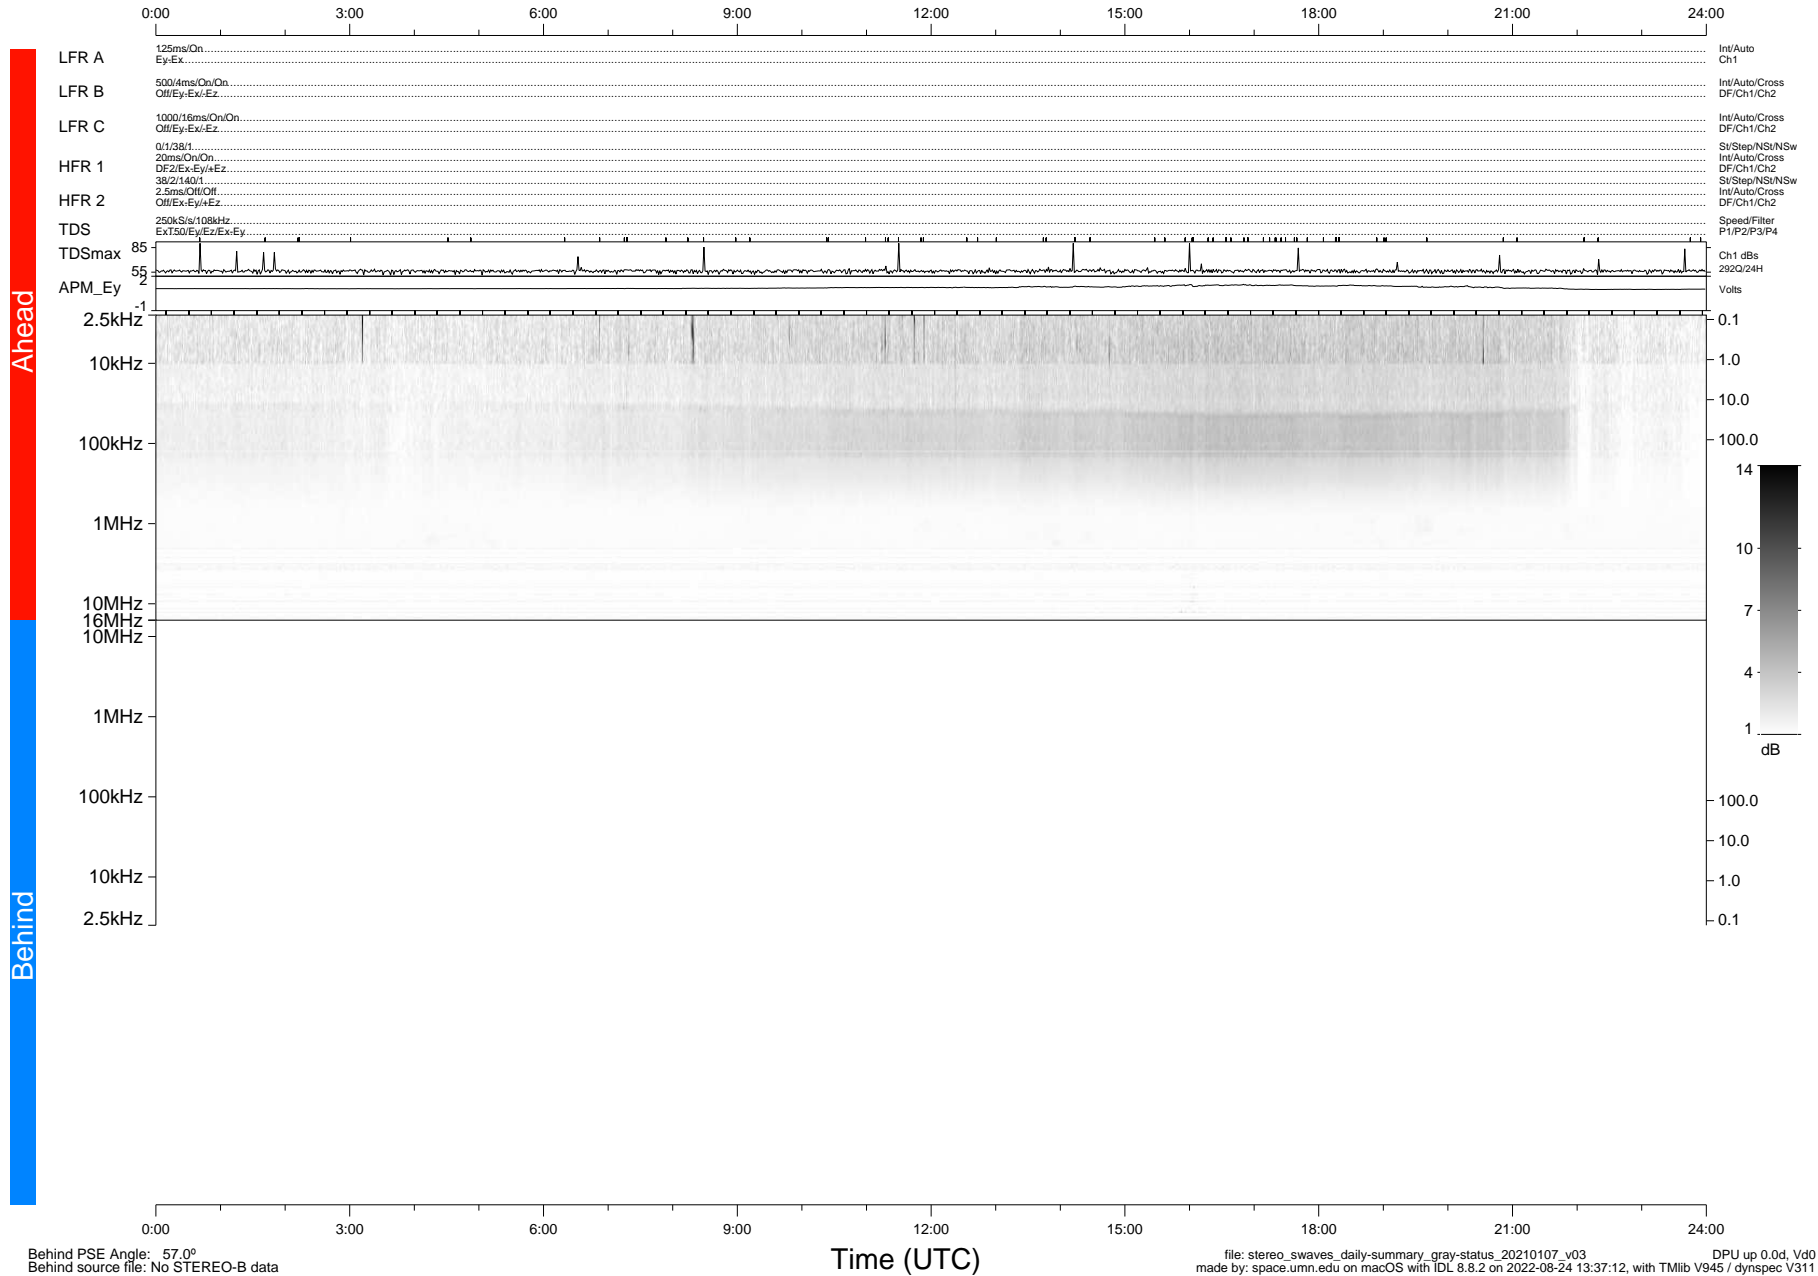

# STEREO/WAVES Daily Summary - 07-Jan-2021 (DOY 007)

Ahead source file: swaves\_ahead\_2021\_007\_1\_05.fin (Recovery: 100.0% HK, 98% Pkts)  
 Ahead PSE Angle: -56.8°

DPU up 2010.9d, V412d32

Behind PSE Angle: 57.0°  
 Behind source file: No STEREO-B data

file: stereo\_swaves\_daily-summary\_gray-status\_20210107\_v03  
 made by: space.umn.edu on macOS with IDL 8.8.2 on 2022-08-24 13:37:12, with TLib V945 / dynspec V311  
 DPU up 0.0d, Vd0