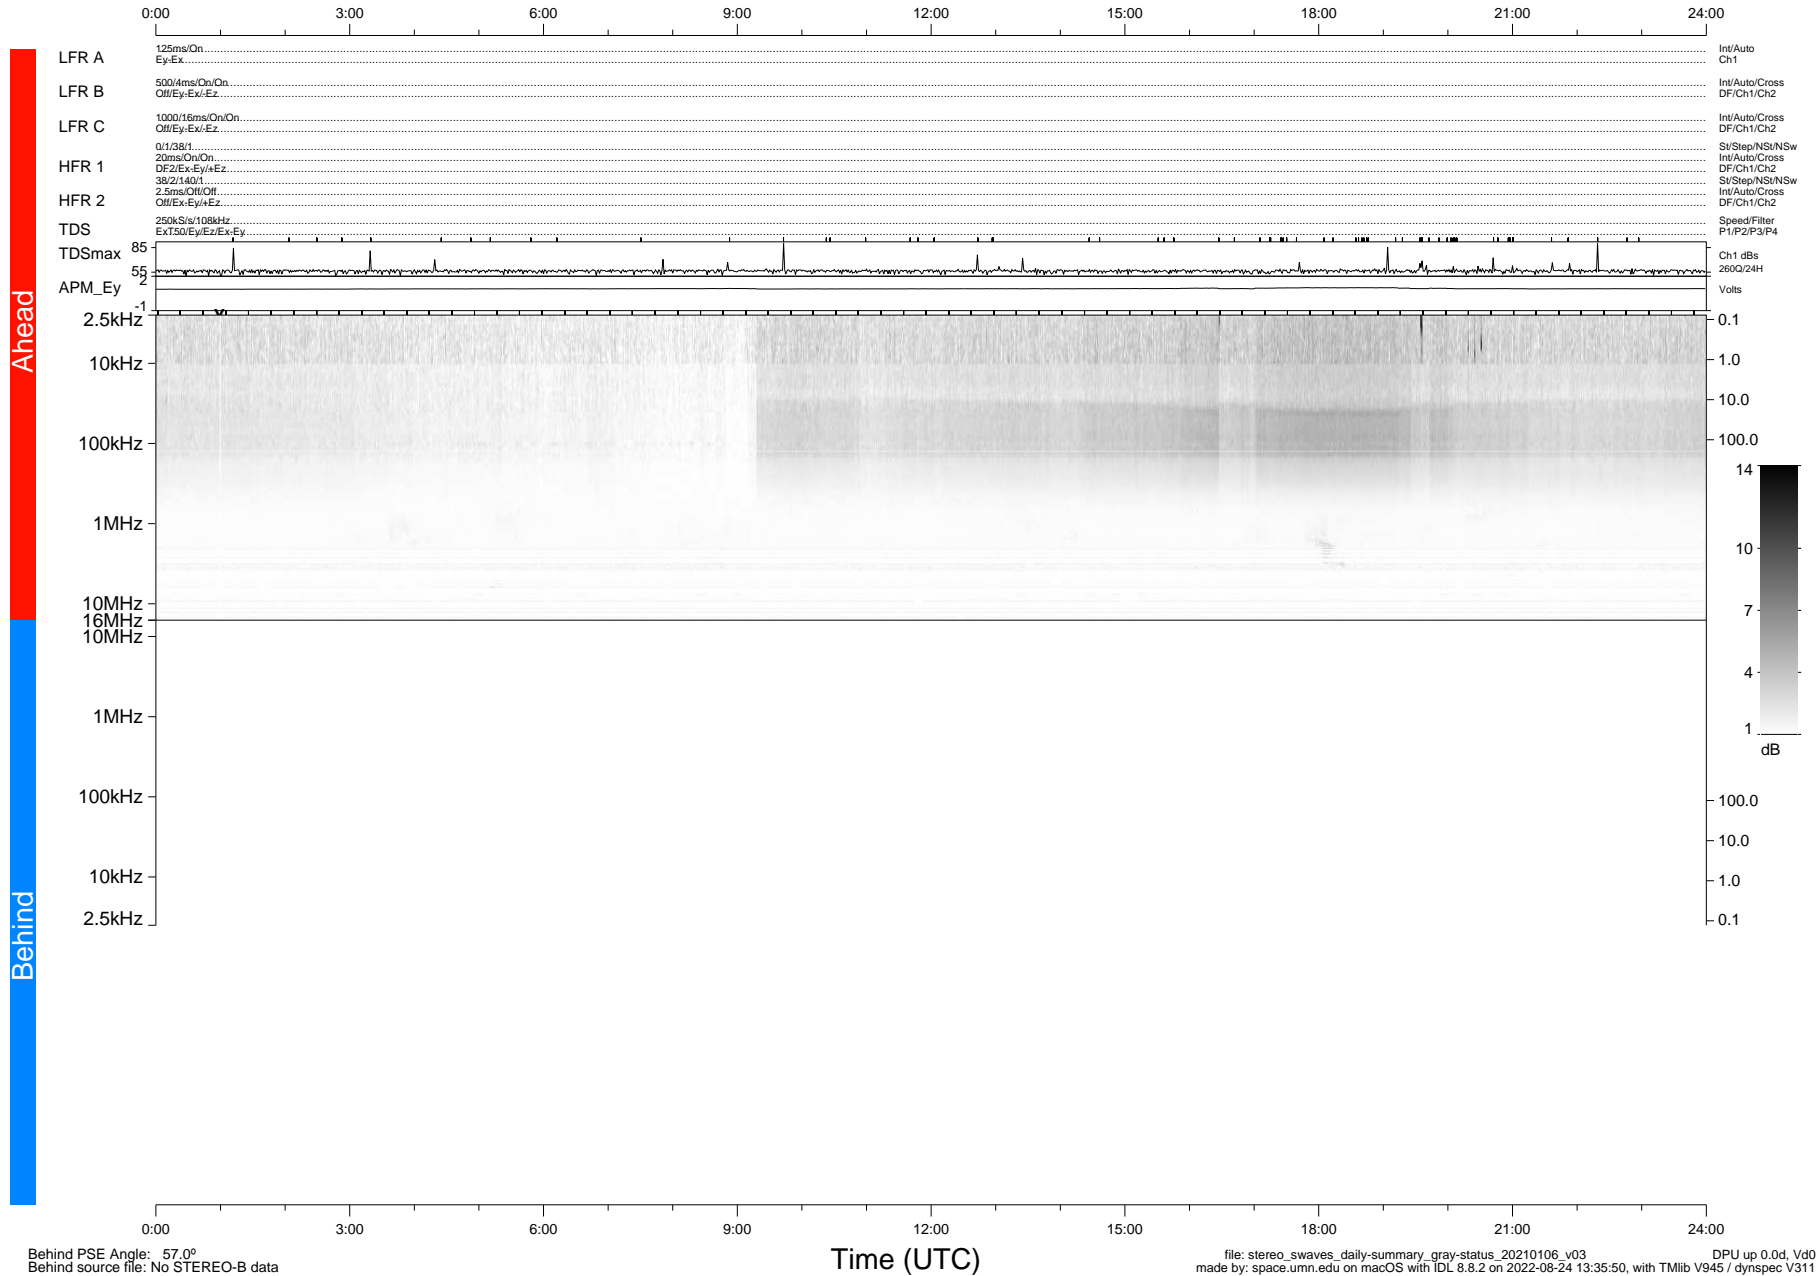

STEREO/WAVES Daily Summary - 06-Jan-2021 (DOY 006)

Ahead source file: swaves_ahead_2021_006_1_05.fin (Recovery: 100.0% HK, 93% Pkts)
 Ahead PSE Angle: -56.9°

DPU up 2009.9d, V412d32

Behind PSE Angle: 57.0°
 Behind source file: No STEREO-B data

file: stereo_swaves_daily-summary_gray-status_20210106_v03
 made by: space.umn.edu on macOS with IDL 8.8.2 on 2022-08-24 13:35:50, with Tlib V945 / dynspec V311
 DPU up 0.0d, Vd0