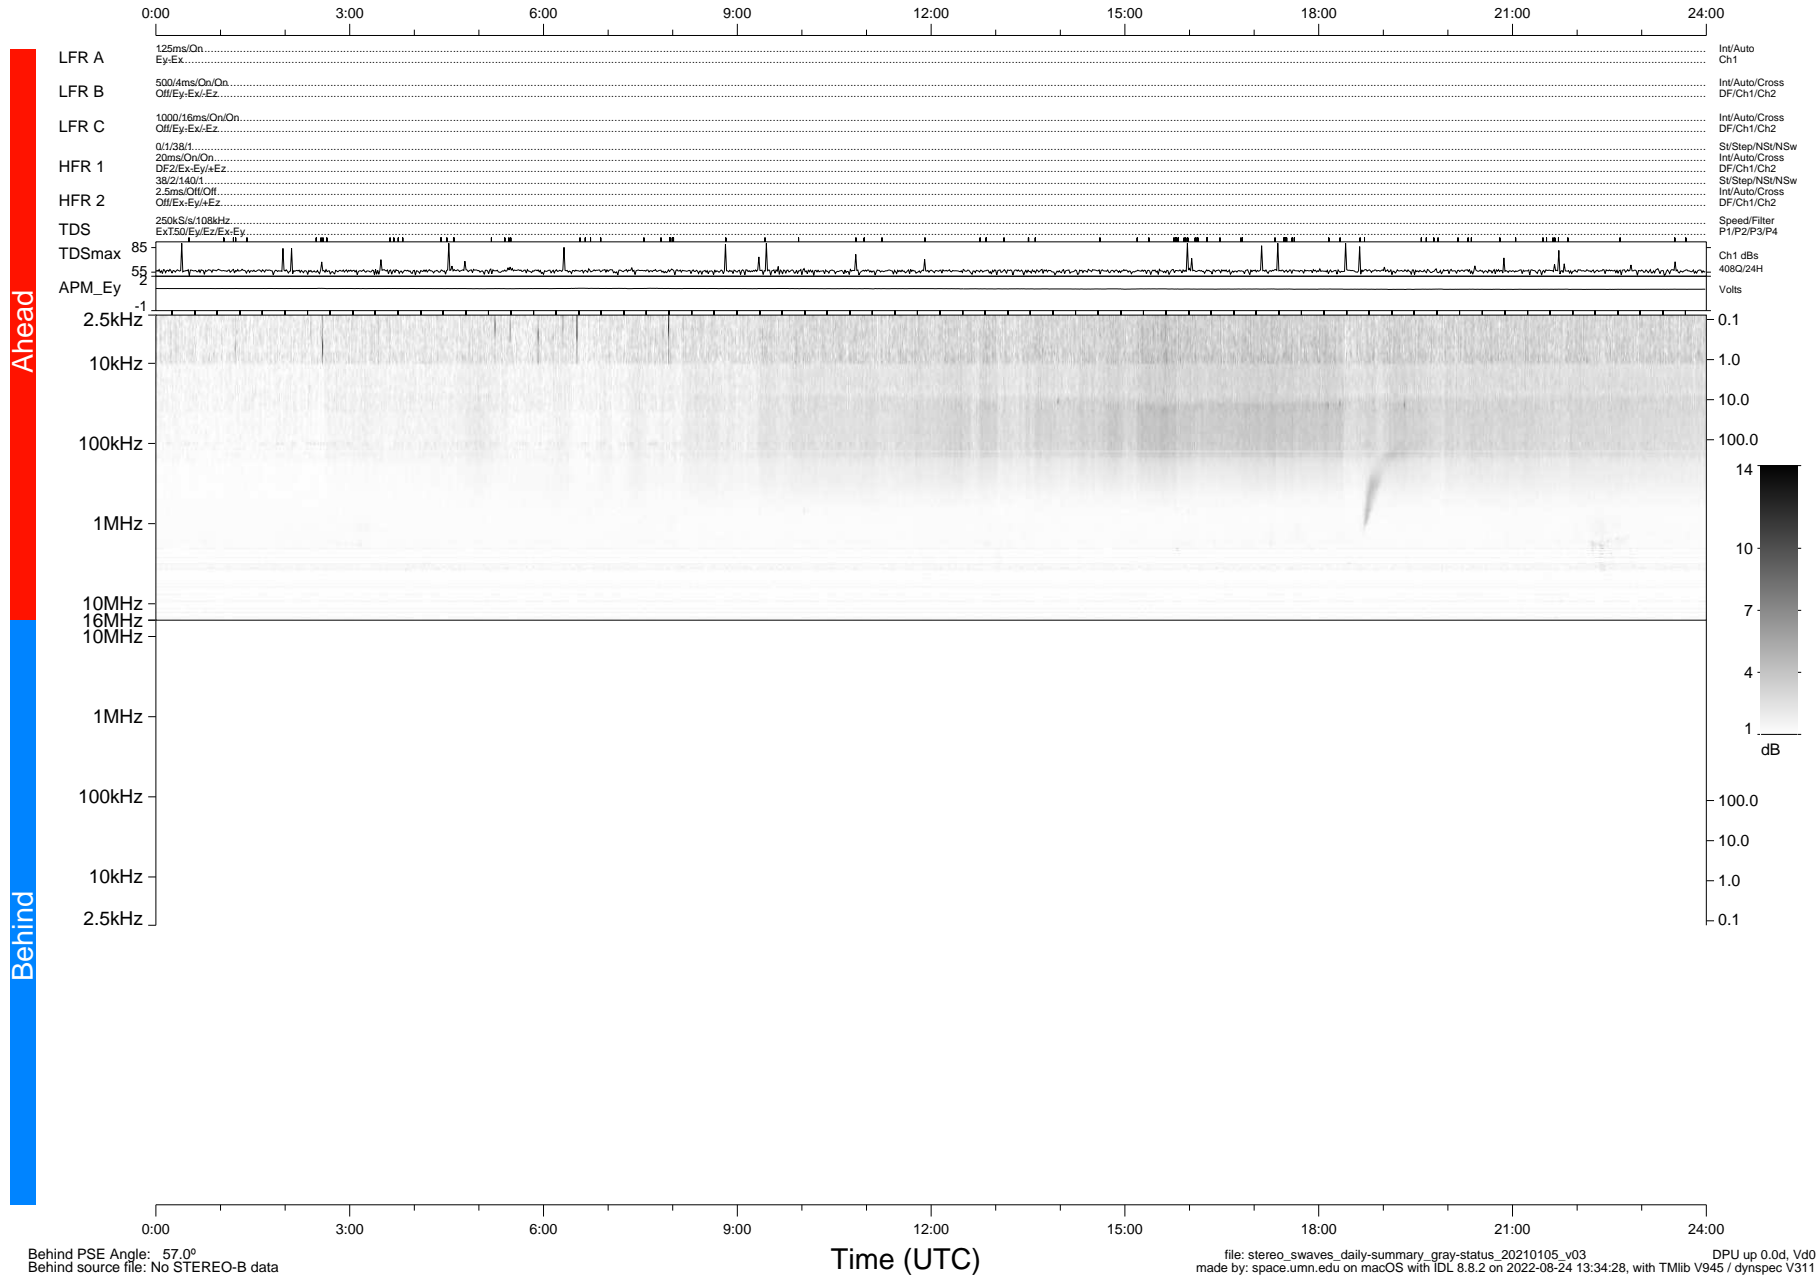

STEREO/WAVES Daily Summary - 05-Jan-2021 (DOY 005)

Ahead source file: swaves_ahead_2021_005_1_05.fin (Recovery: 100.0% HK, 115% Pkts)
 Ahead PSE Angle: -56.9°

DPU up 2008.9d, V412d32

Behind PSE Angle: 57.0°
 Behind source file: No STEREO-B data

file: stereo_swaves_daily-summary_gray-status_20210105_v03
 made by: space.umn.edu on macOS with IDL 8.8.2 on 2022-08-24 13:34:28, with Tlib V945 / dynspec V311
 DPU up 0.0d, Vd0