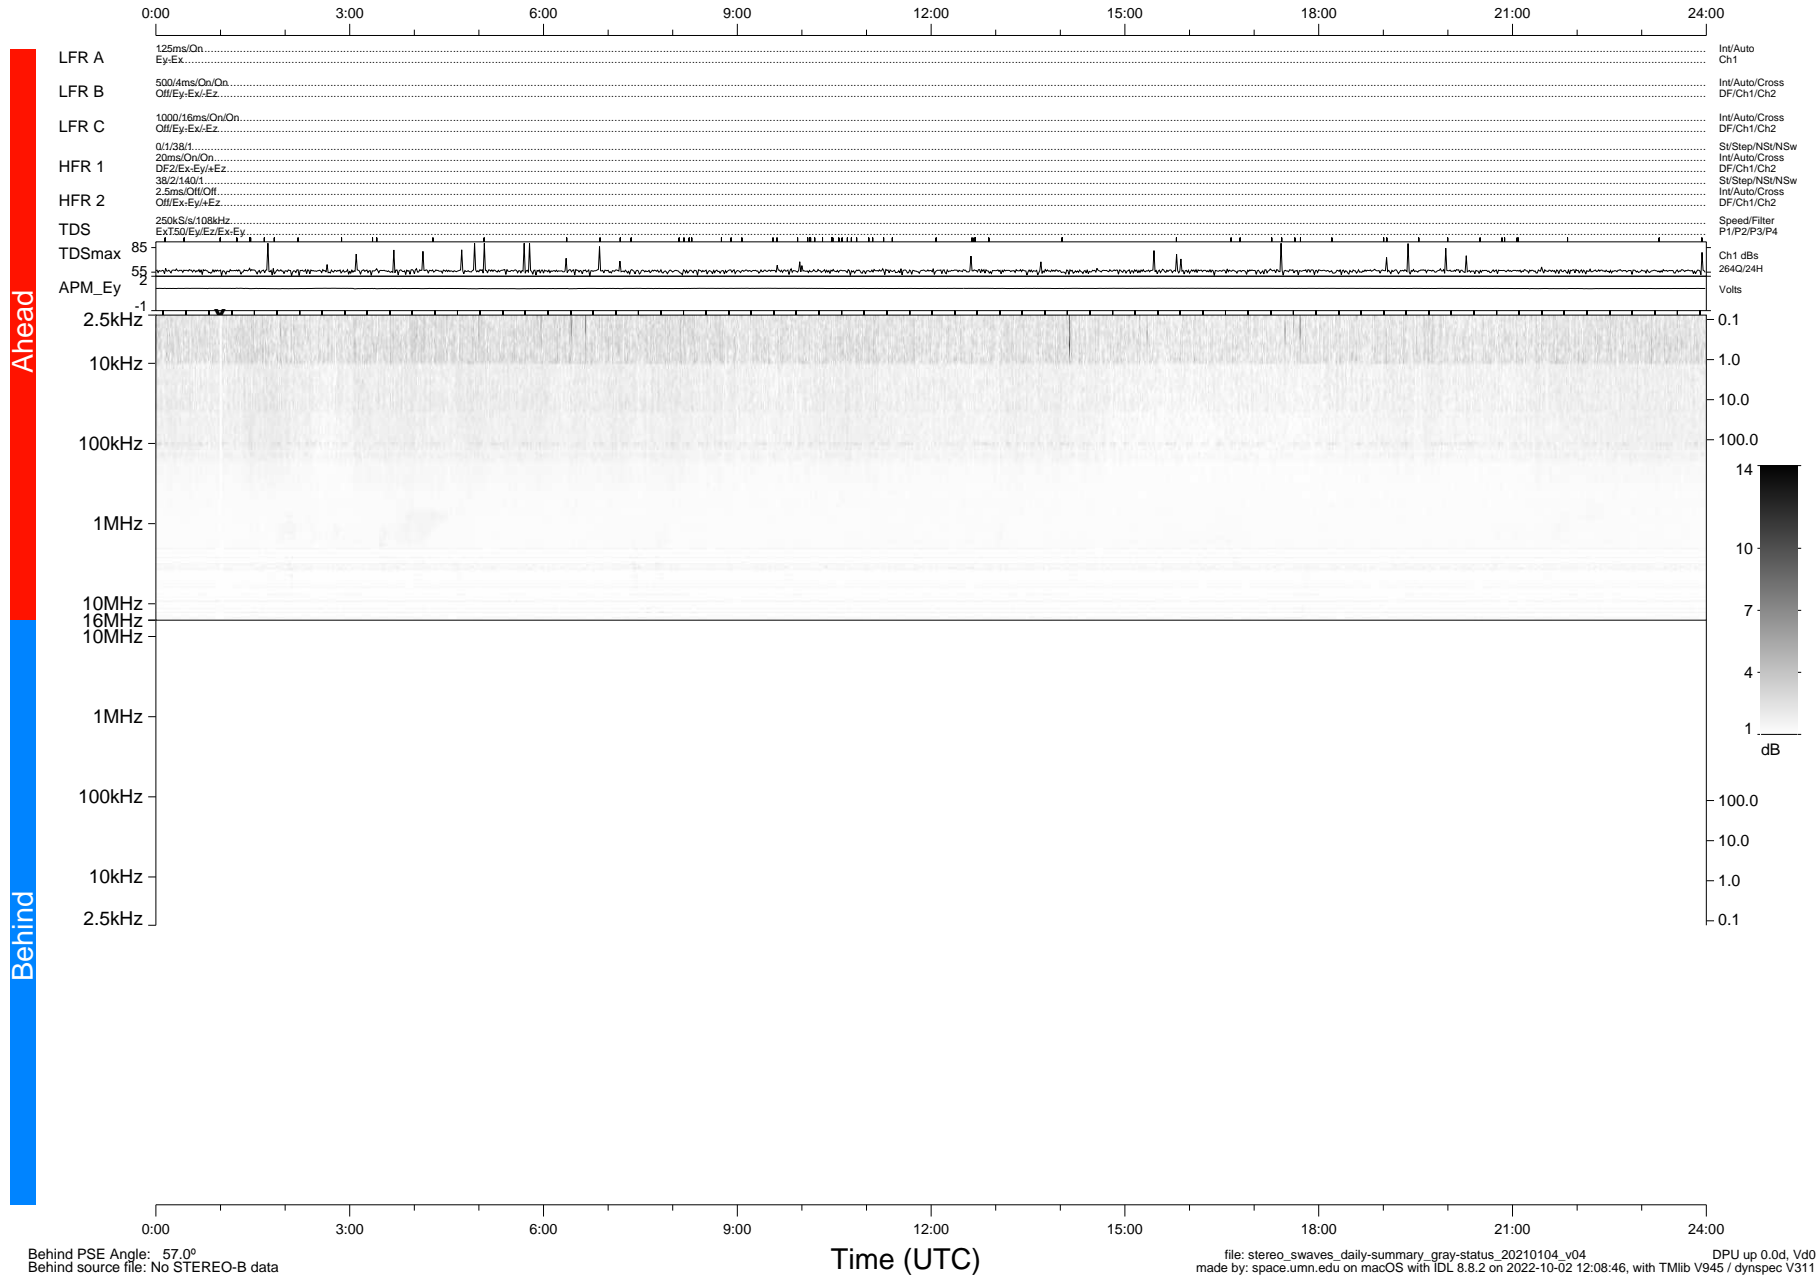

STEREO/WAVES Daily Summary - 04-Jan-2021 (DOY 004)

Ahead source file: swaves_ahead_2021_004_1_05.fin (Recovery: 100.0% HK, 94% Pkts)
 Ahead PSE Angle: -57.0°

DPU up 2007.9d, V412d32

Behind PSE Angle: 57.0°
 Behind source file: No STEREO-B data

file: stereo_swaves_daily-summary_gray-status_20210104_v04
 made by: space.umn.edu on macOS with IDL 8.8.2 on 2022-10-02 12:08:46, with Tlib V945 / dynspec V311
 DPU up 0.0d, Vd0