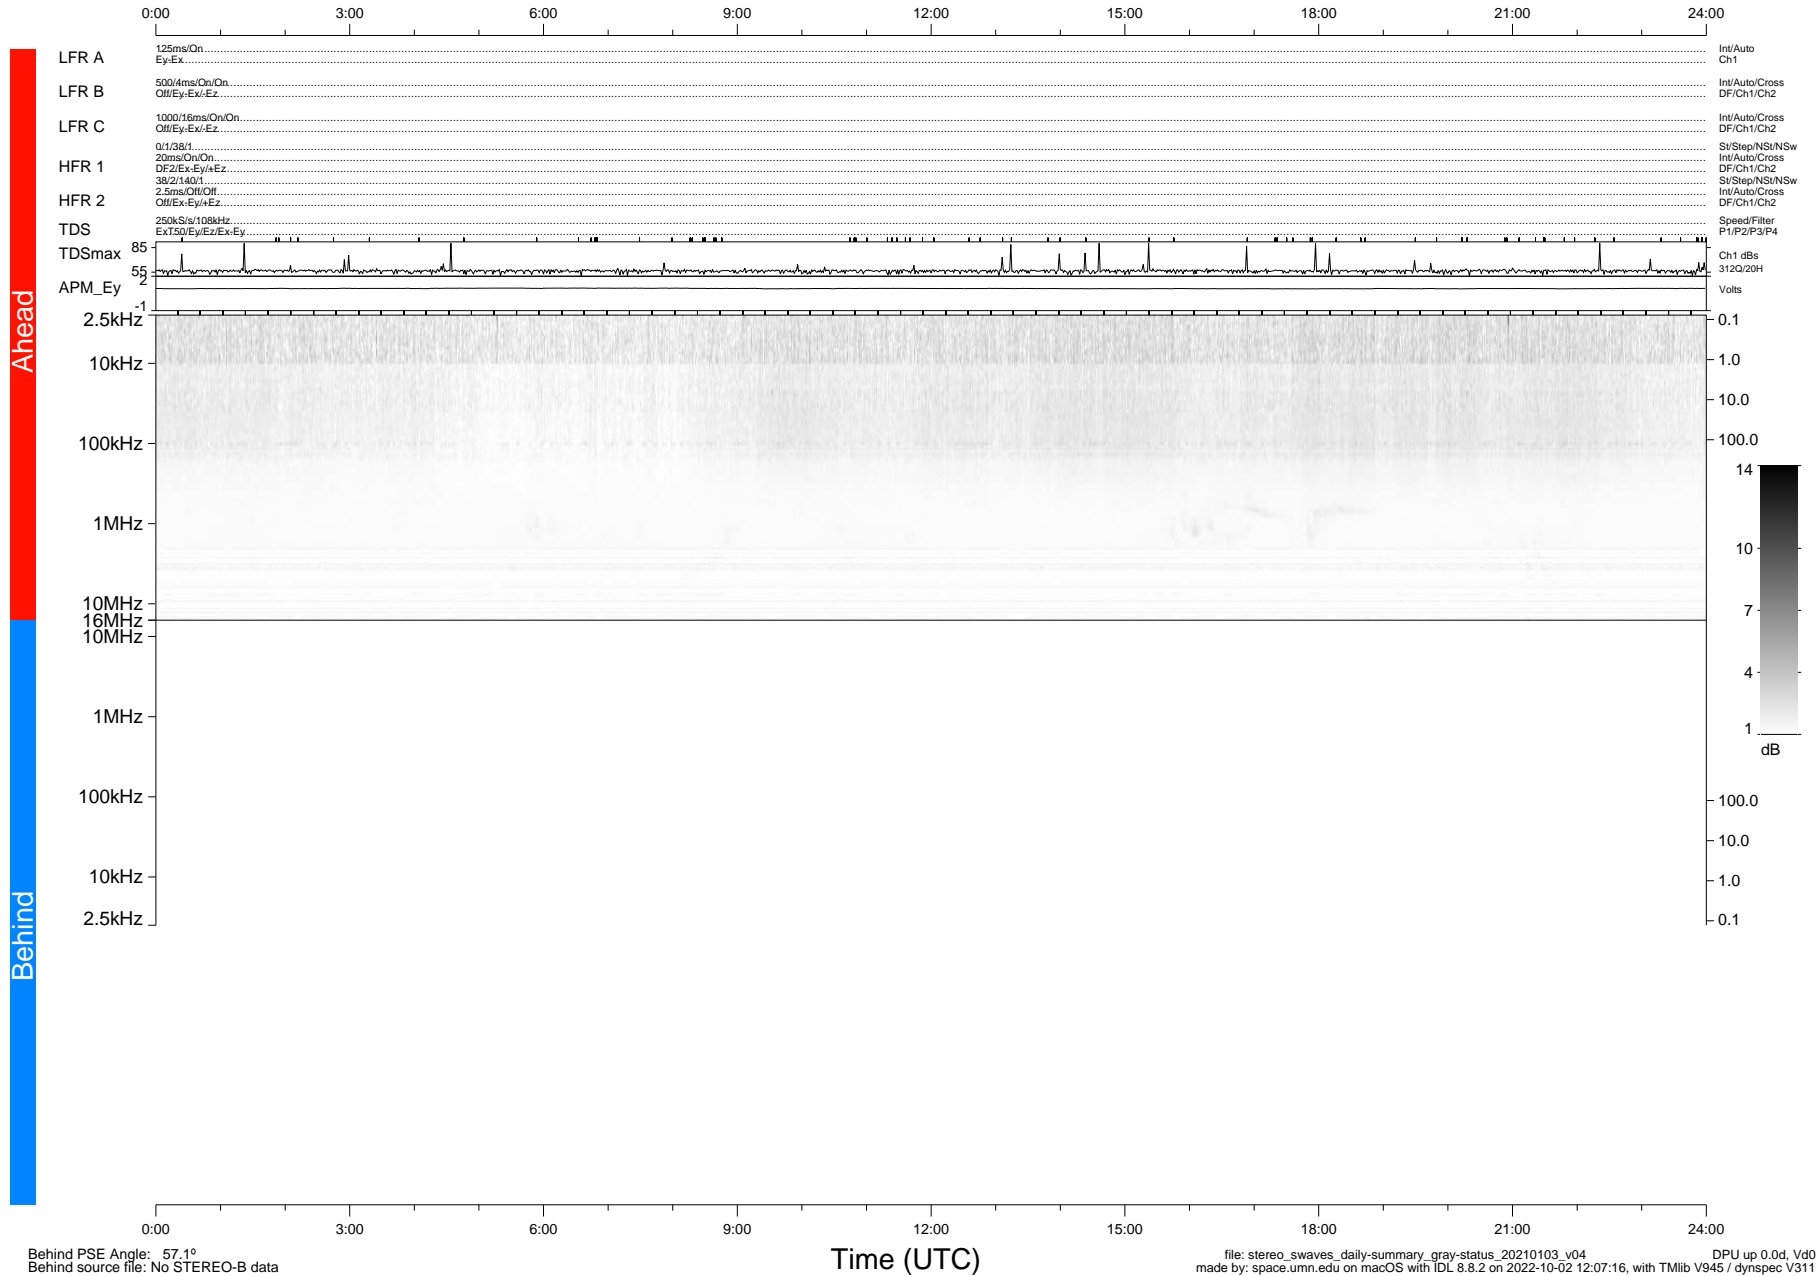

STEREO/WAVES Daily Summary - 03-Jan-2021 (DOY 003)

Ahead source file: swaves_ahead_2021_003_1_05.fin (Recovery: 100.0% HK, 100% Pkts)
 Ahead PSE Angle: -56.9°

DPU up 2006.9d, V412d32

Behind PSE Angle: 57.1°
 Behind source file: No STEREO-B data

file: stereo_swaves_daily-summary_gray-status_20210103_v04
 made by: space.umn.edu on macOS with IDL 8.8.2 on 2022-10-02 12:07:16, with Tlib V945 / dynspec V311
 DPU up 0.0d, Vd0