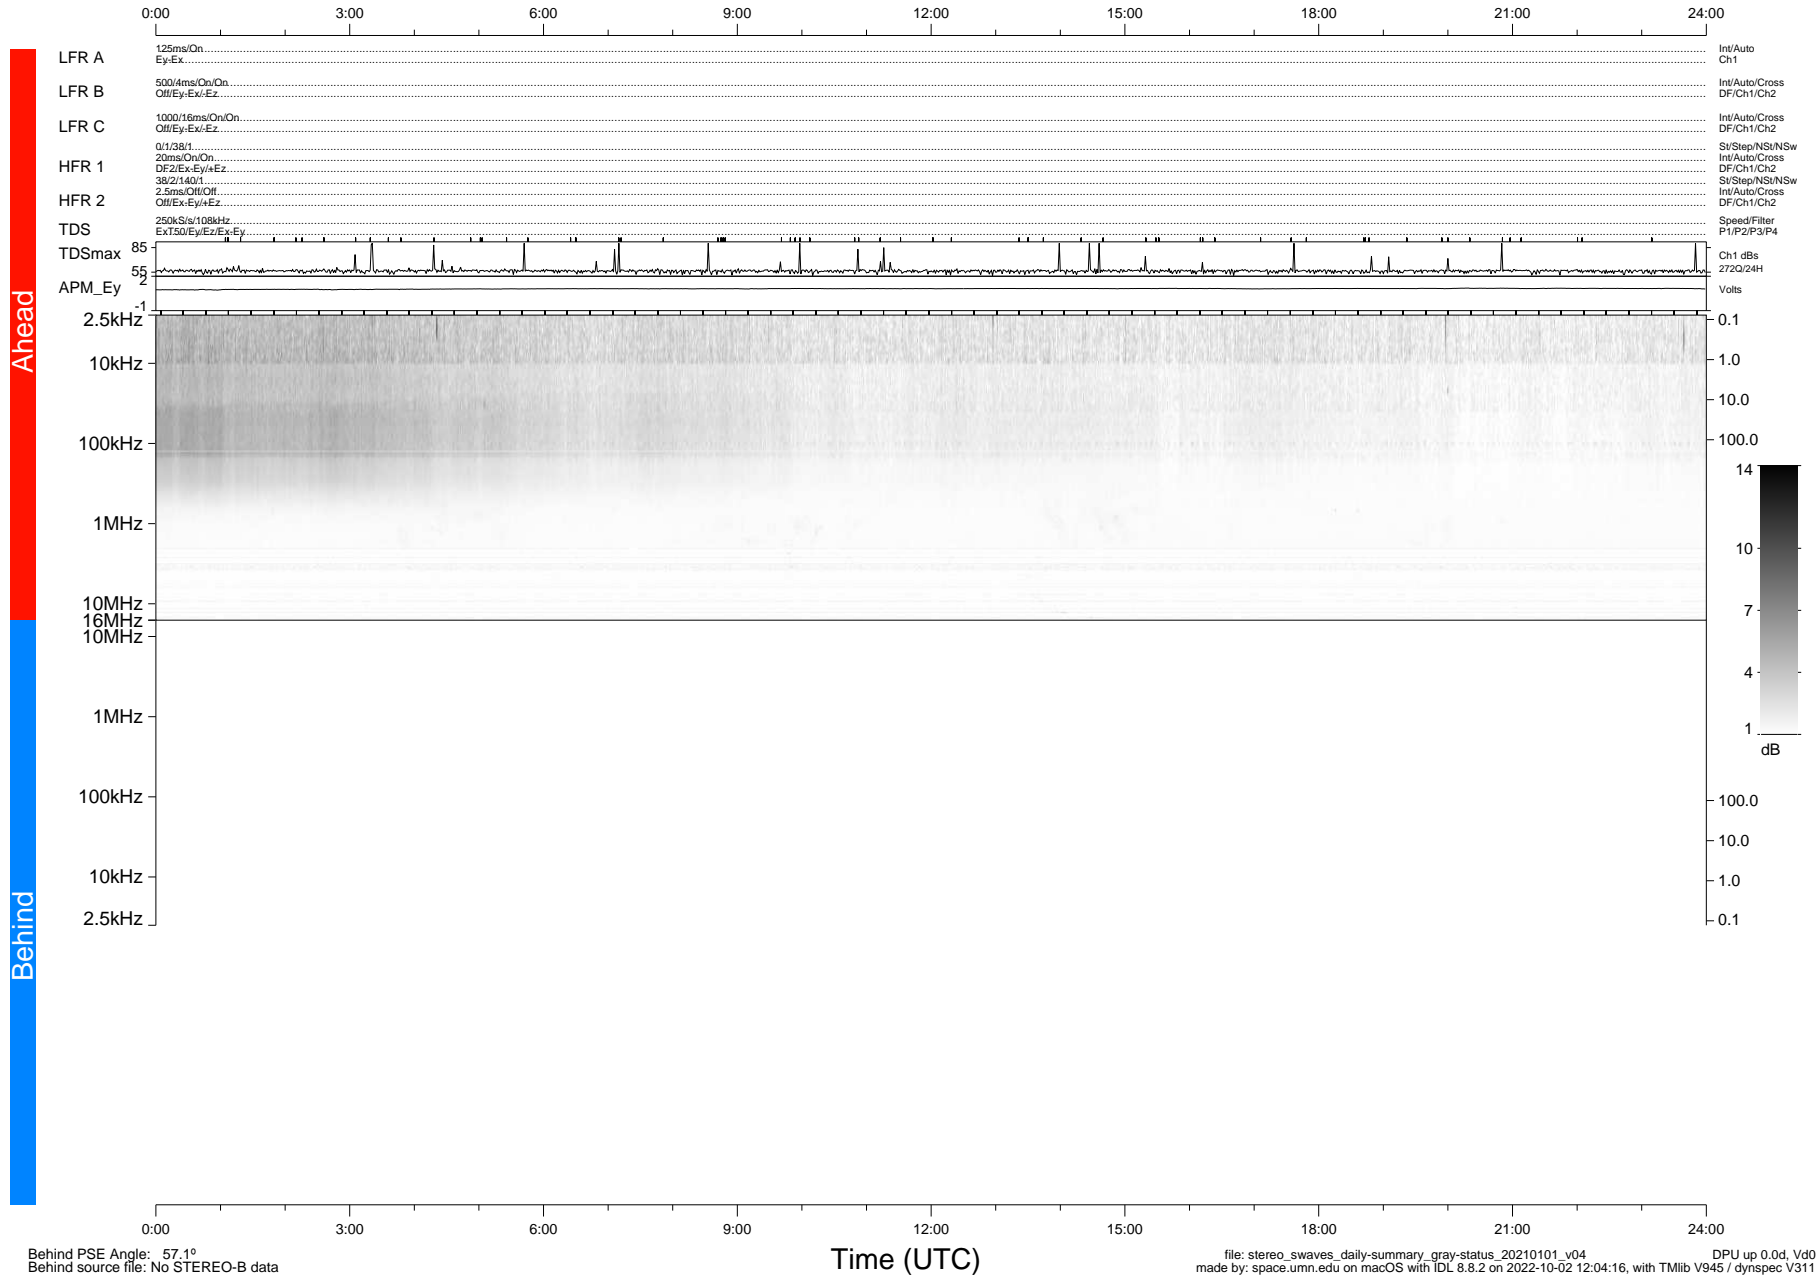

STEREO/WAVES Daily Summary - 01-Jan-2021 (DOY 001)

Ahead source file: swaves_ahead_2021_001_1_05.fin (Recovery: 100.0% HK, 95% Pkts)
 Ahead PSE Angle: -57.0°

DPU up 2004.9d, V412d32

Behind PSE Angle: 57.1°
 Behind source file: No STEREO-B data

file: stereo_swaves_daily-summary_gray-status_20210101_v04
 made by: space.umn.edu on macOS with IDL 8.8.2 on 2022-10-02 12:04:16, with Tlib V945 / dynspec V311
 DPU up 0.0d, Vd0