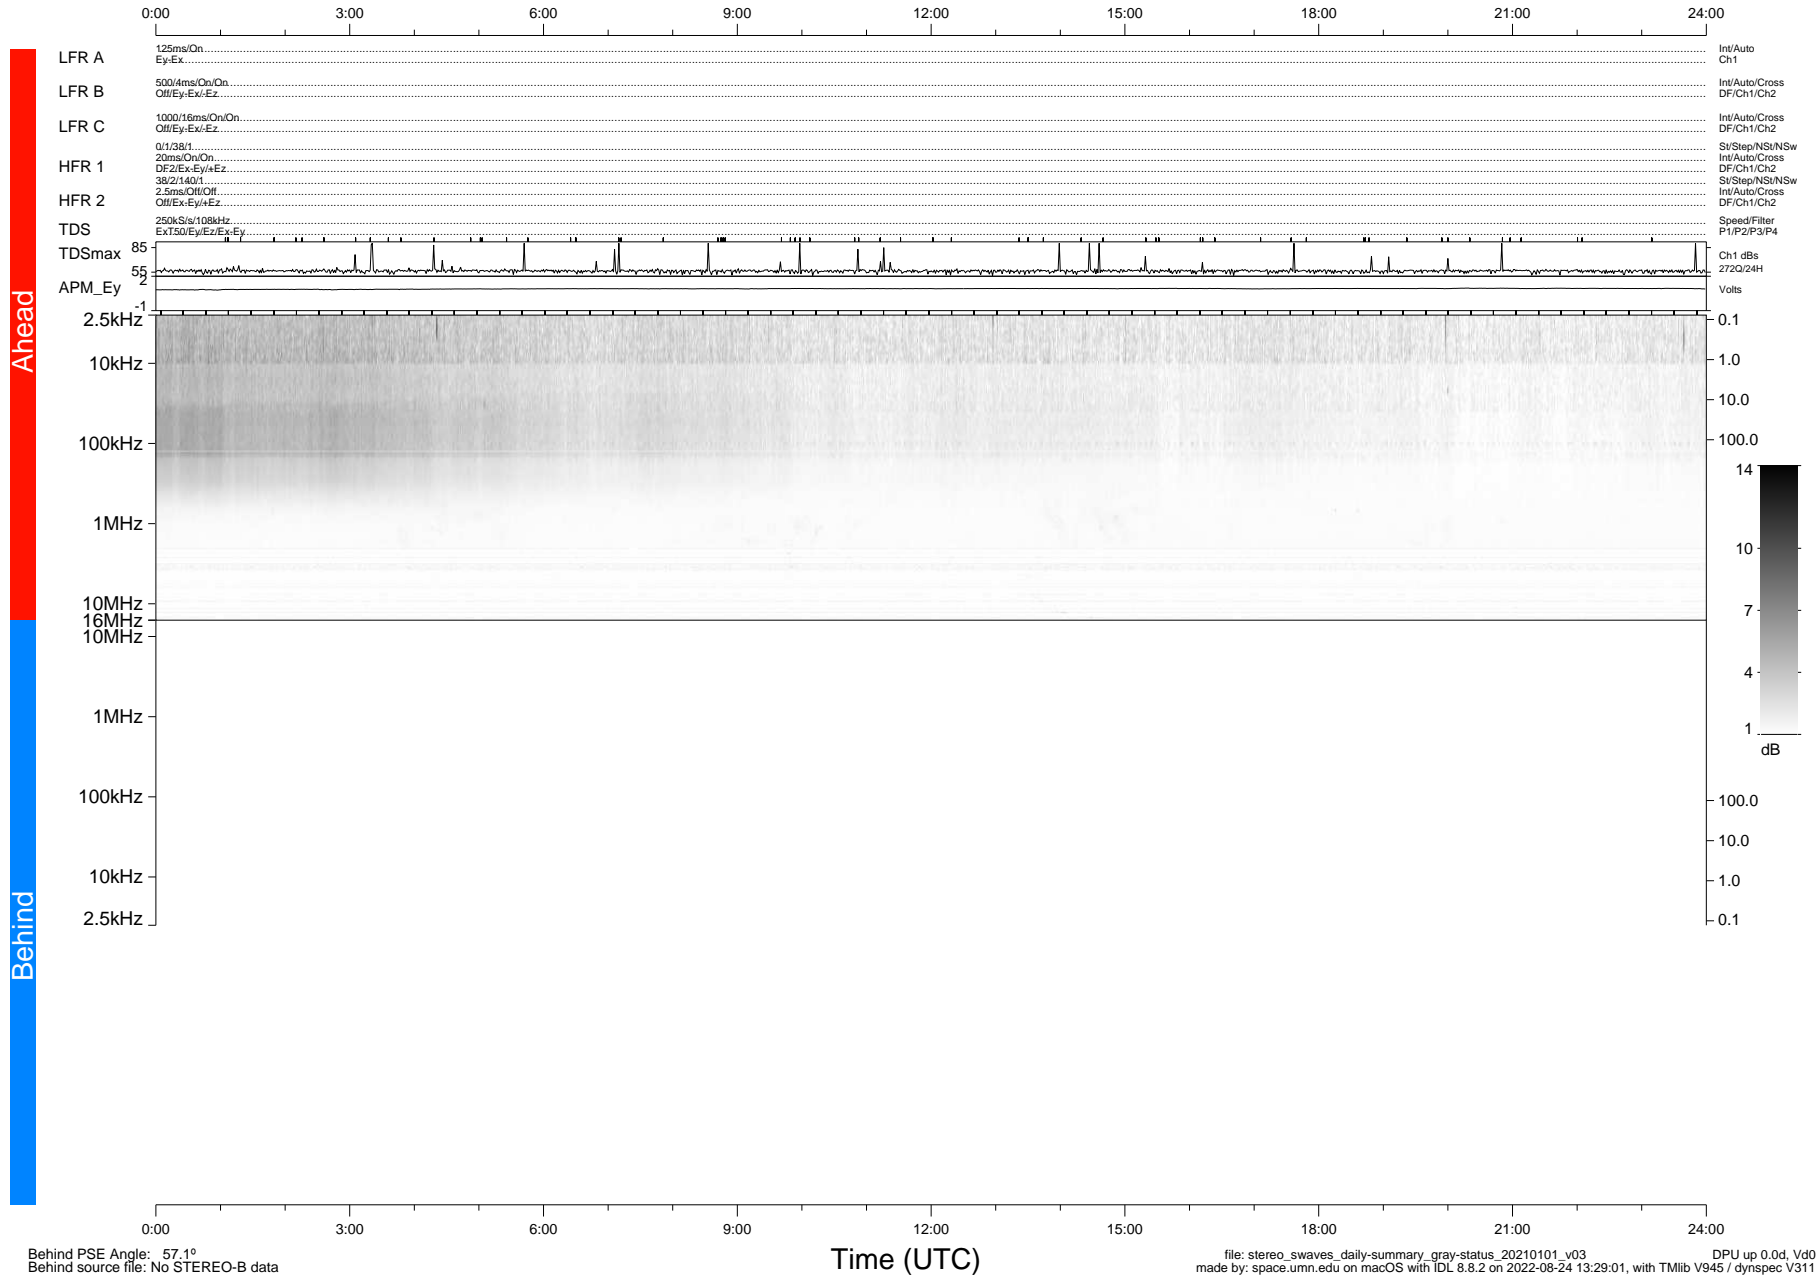

STEREO/WAVES Daily Summary - 01-Jan-2021 (DOY 001)

Ahead source file: swaves_ahead_2021_001_1_05.fin (Recovery: 100.0% HK, 95% Pkts)
 Ahead PSE Angle: -57.0°

DPU up 2004.9d, V412d32

Behind PSE Angle: 57.1°
 Behind source file: No STEREO-B data

Time (UTC)

file: stereo_swaves_daily-summary_gray-status_20210101_v03 DPU up 0.0d, Vd0
 made by: space.umn.edu on macOS with IDL 8.8.2 on 2022-08-24 13:29:01, with Tlib V945 / dynspec V311