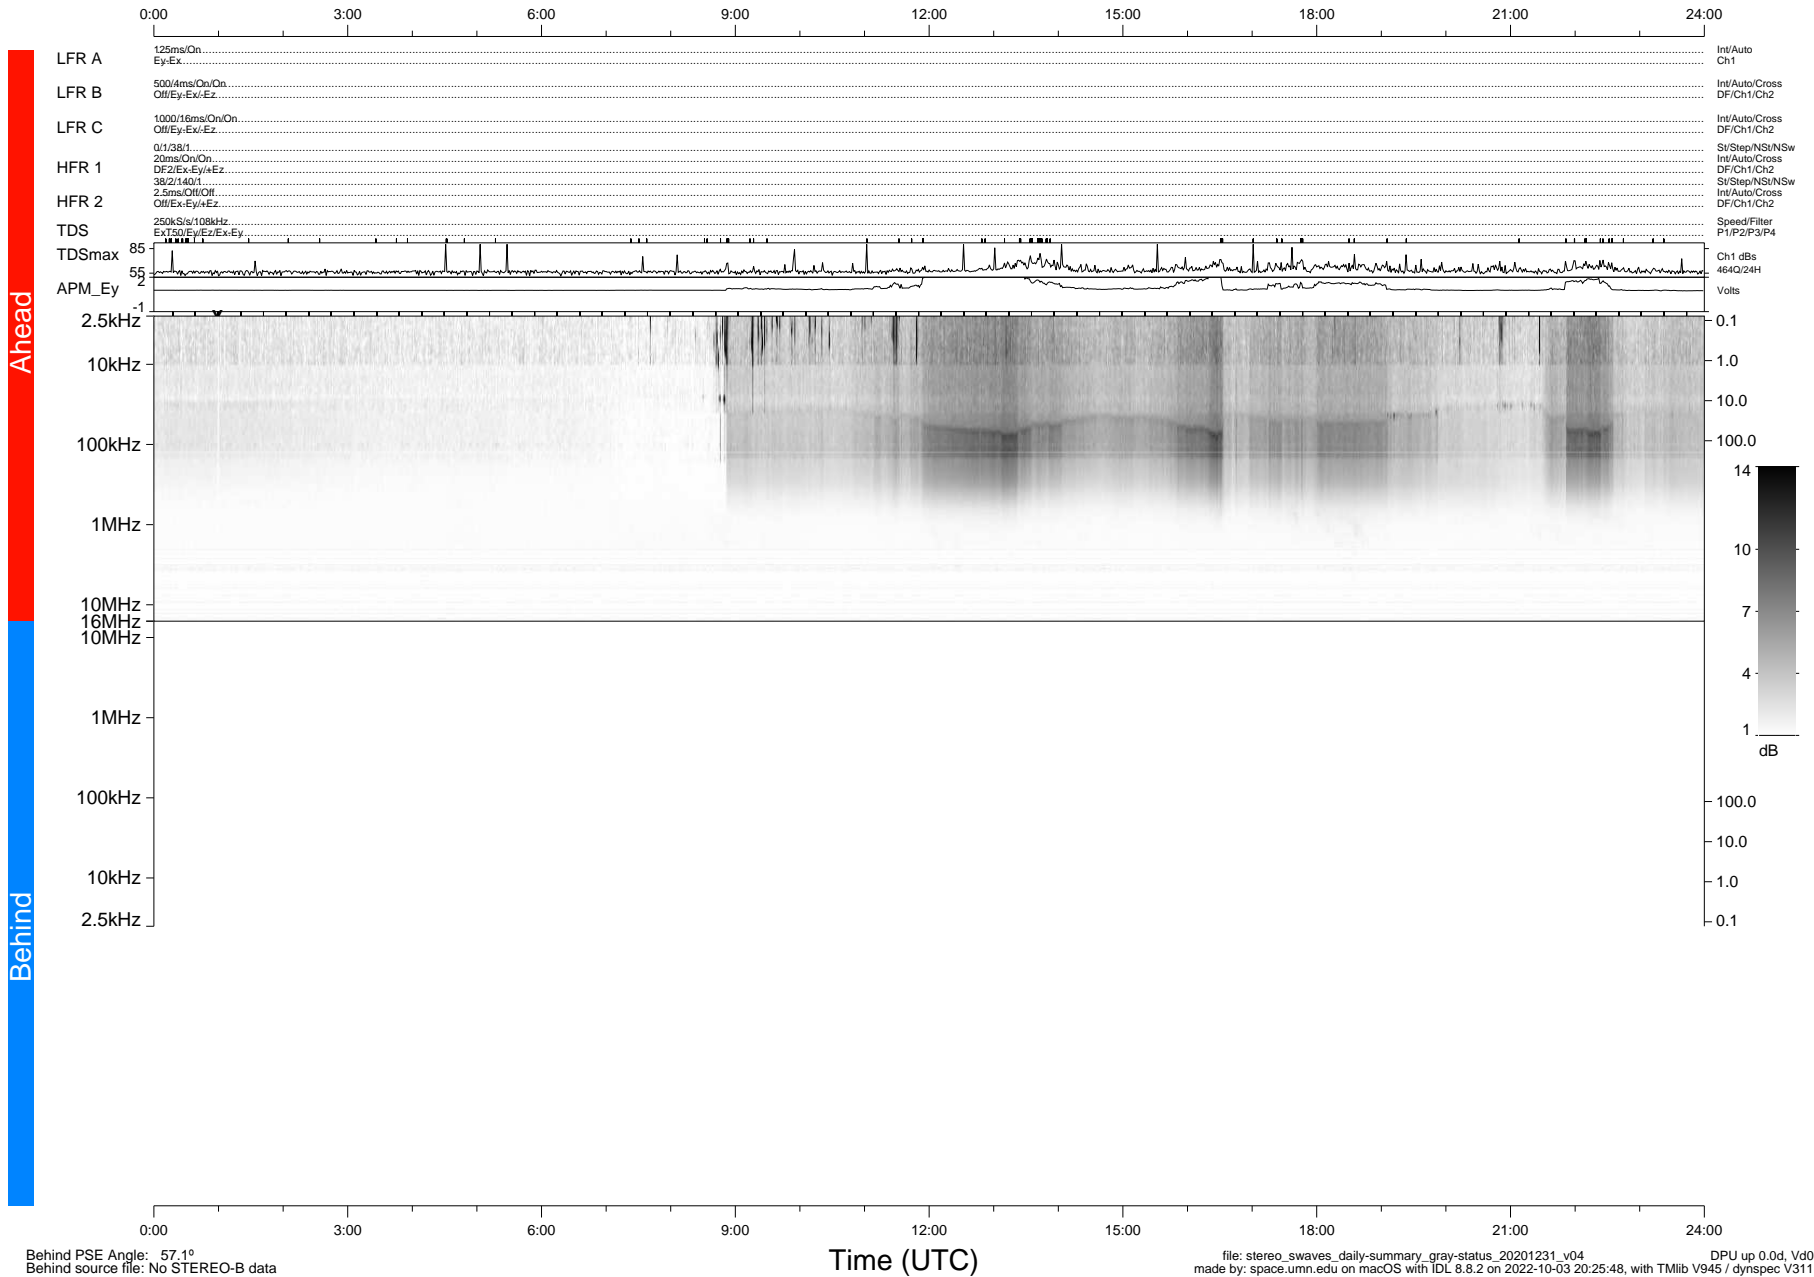

STEREO/WAVES Daily Summary - 31-Dec-2020 (DOY 366)

Ahead source file: swaves_ahead_2020_366_1_05.fin (Recovery: 100.0% HK, 123% Pkts)
 Ahead PSE Angle: -57.0°

DPU up 2003.9d, V412d32

Behind PSE Angle: 57.1°
 Behind source file: No STEREO-B data

file: stereo_swaves_daily-summary_gray-status_20201231_v04
 made by: space.umn.edu on macOS with IDL 8.8.2 on 2022-10-03 20:25:48, with TLib V945 / dynspec V311
 DPU up 0.0d, Vd0