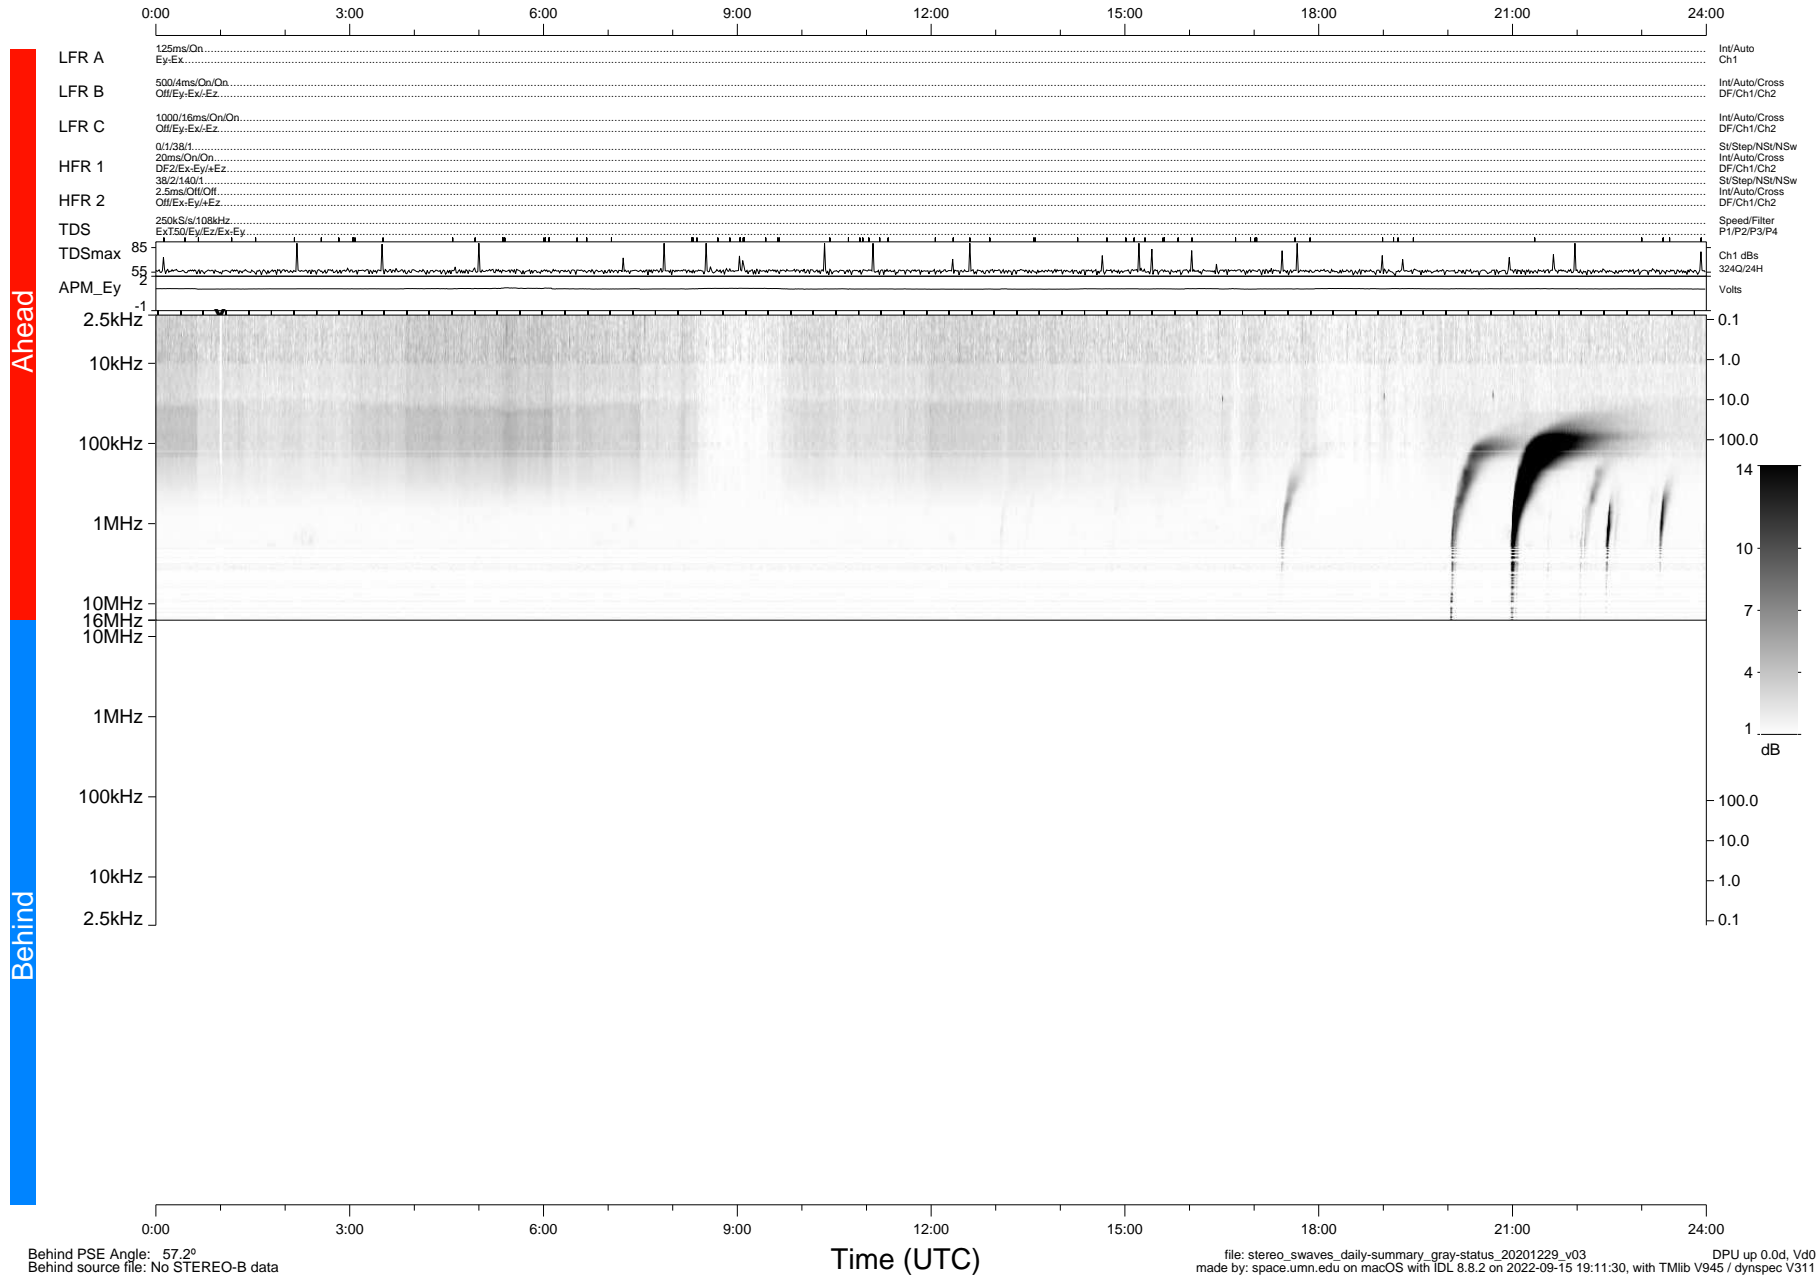

STEREO/WAVES Daily Summary - 29-Dec-2020 (DOY 364)

Ahead source file: swaves_ahead_2020_364_1_05.fin (Recovery: 100.0% HK, 102% Pkts)
 Ahead PSE Angle: -57.0°

DPU up 2001.9d, V412d32

Behind PSE Angle: 57.2°
 Behind source file: No STEREO-B data

file: stereo_swaves_daily-summary_gray-status_20201229_v03
 made by: space.umn.edu on macOS with IDL 8.8.2 on 2022-09-15 19:11:30, with Tlib V945 / dynspec V311
 DPU up 0.0d, Vd0