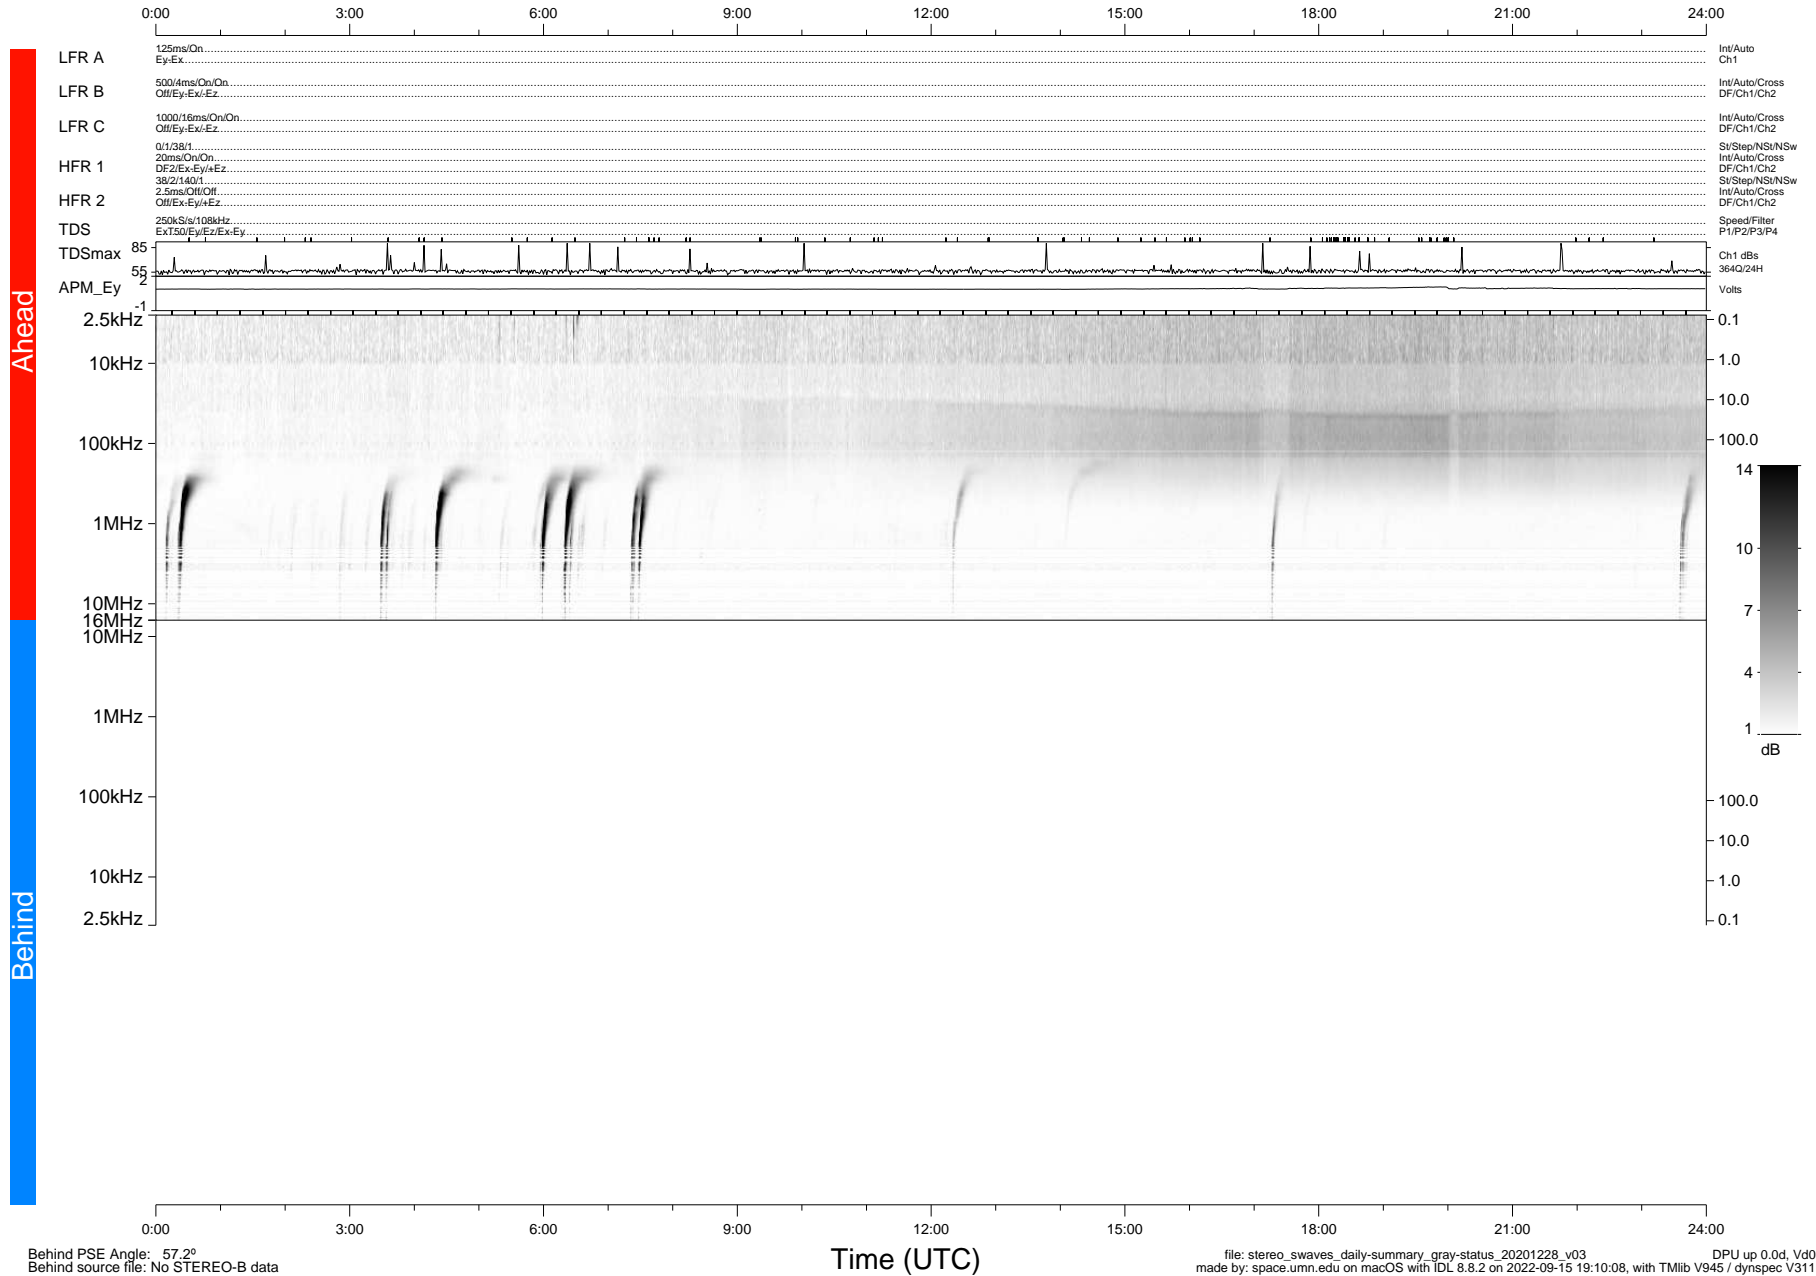

STEREO/WAVES Daily Summary - 28-Dec-2020 (DOY 363)

Ahead source file: swaves_ahead_2020_363_1_05.fin (Recovery: 100.0% HK, 108% Pkts)
 Ahead PSE Angle: -57.1°

DPU up 2000.9d, V412d32

Behind PSE Angle: 57.2°
 Behind source file: No STEREO-B data

file: stereo_swaves_daily-summary_gray-status_20201228_v03
 made by: space.umn.edu on macOS with IDL 8.8.2 on 2022-09-15 19:10:08, with Tlib V945 / dynspec V311
 DPU up 0.0d, Vd0