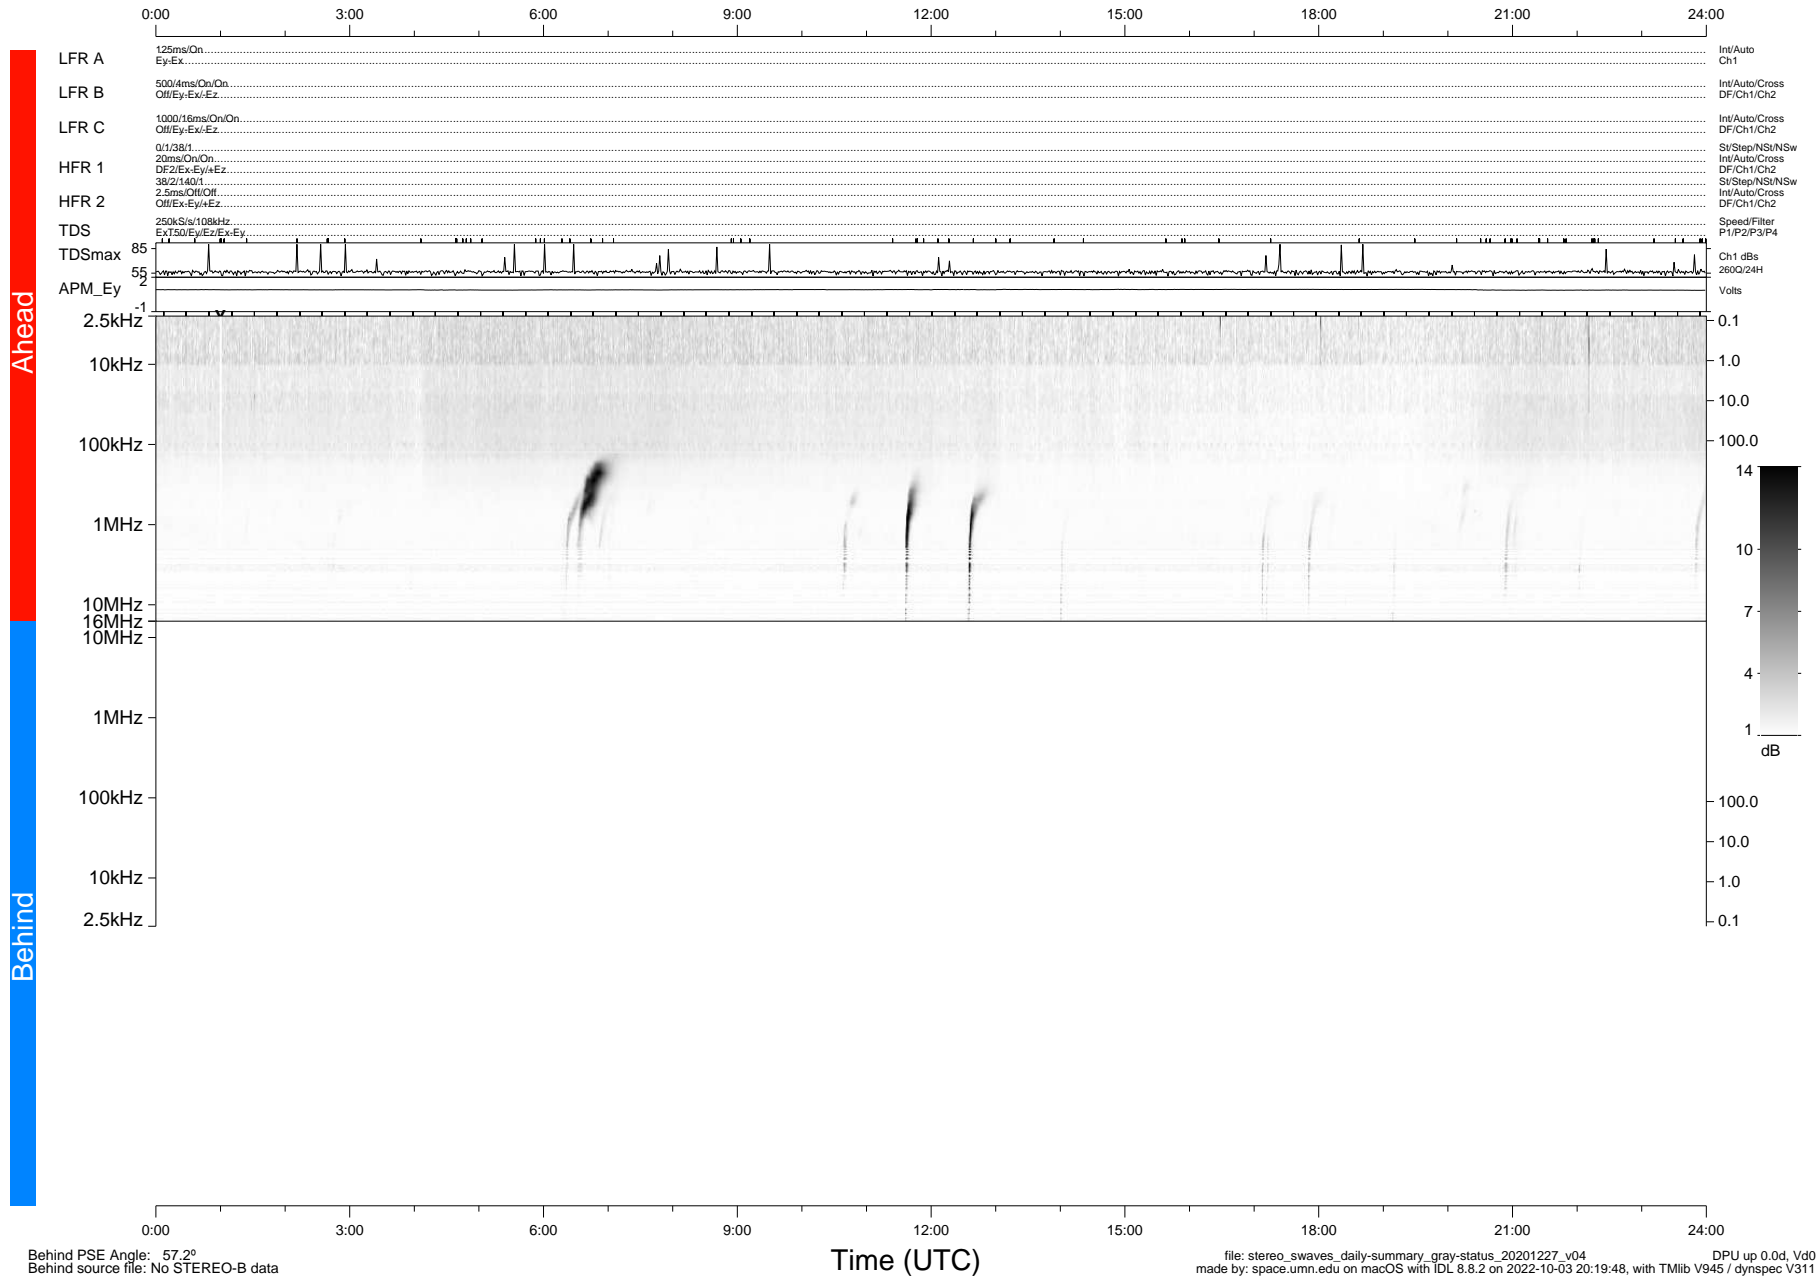

# STEREO/WAVES Daily Summary - 27-Dec-2020 (DOY 362)

Ahead source file: swaves\_ahead\_2020\_362\_1\_05.fin (Recovery: 100.1% HK, 93% Pkts)  
 Ahead PSE Angle: -57.1°

DPU up 1999.9d, V412d32

Behind PSE Angle: 57.2°  
 Behind source file: No STEREO-B data

file: stereo\_swaves\_daily-summary\_gray-status\_20201227\_v04  
 made by: space.umn.edu on macOS with IDL 8.8.2 on 2022-10-03 20:19:48, with TLib V945 / dynspec V311  
 DPU up 0.0d, Vd0