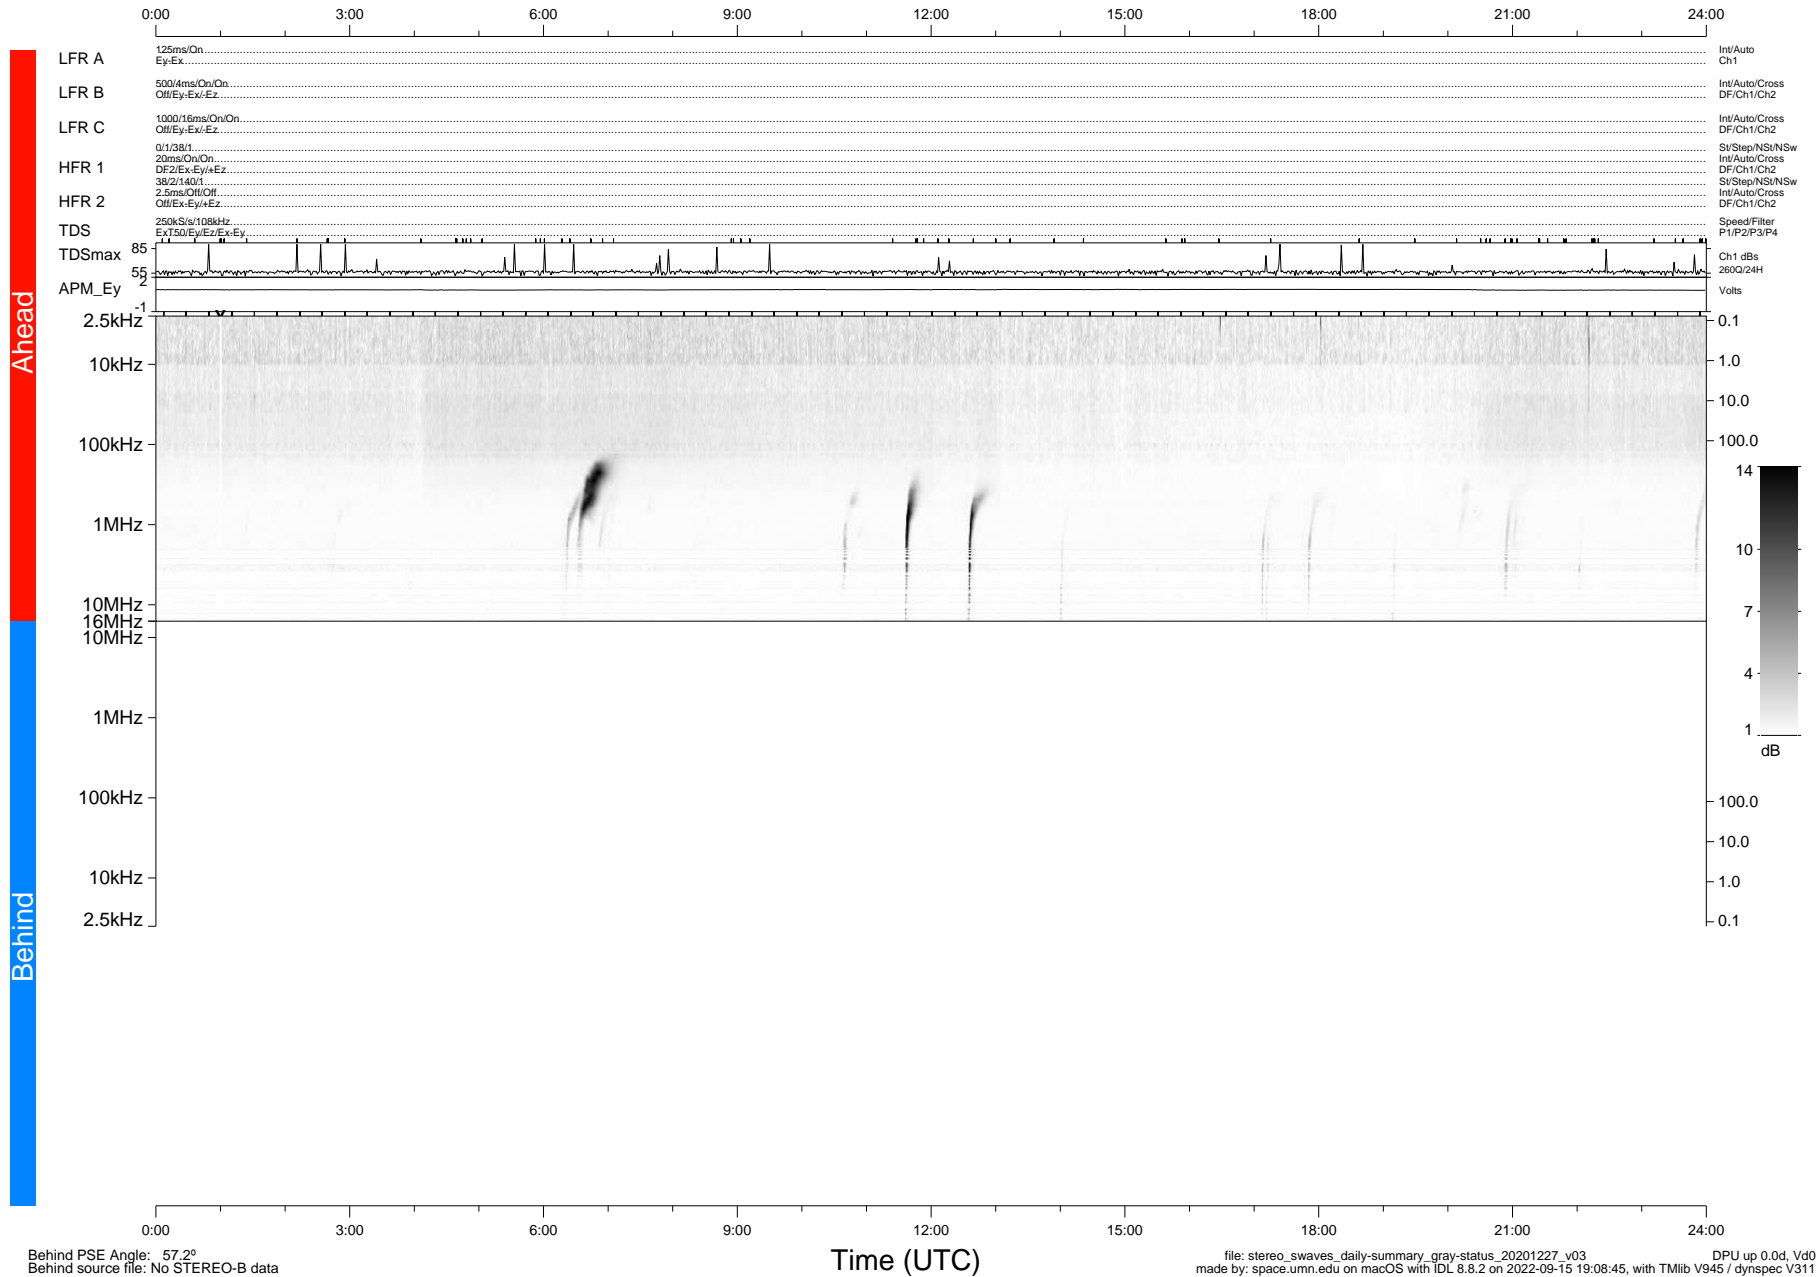

STEREO/WAVES Daily Summary - 27-Dec-2020 (DOY 362)

Ahead source file: swaves_ahead_2020_362_1_05.fin (Recovery: 100.1% HK, 93% Pkts)
 Ahead PSE Angle: -57.1°

DPU up 1999.9d, V412d32

Behind PSE Angle: 57.2°
 Behind source file: No STEREO-B data

file: stereo_swaves_daily-summary_gray-status_20201227_v03
 made by: space.umn.edu on macOS with IDL 8.8.2 on 2022-09-15 19:08:45, with Tlib V945 / dynspec V311
 DPU up 0.0d, Vd0