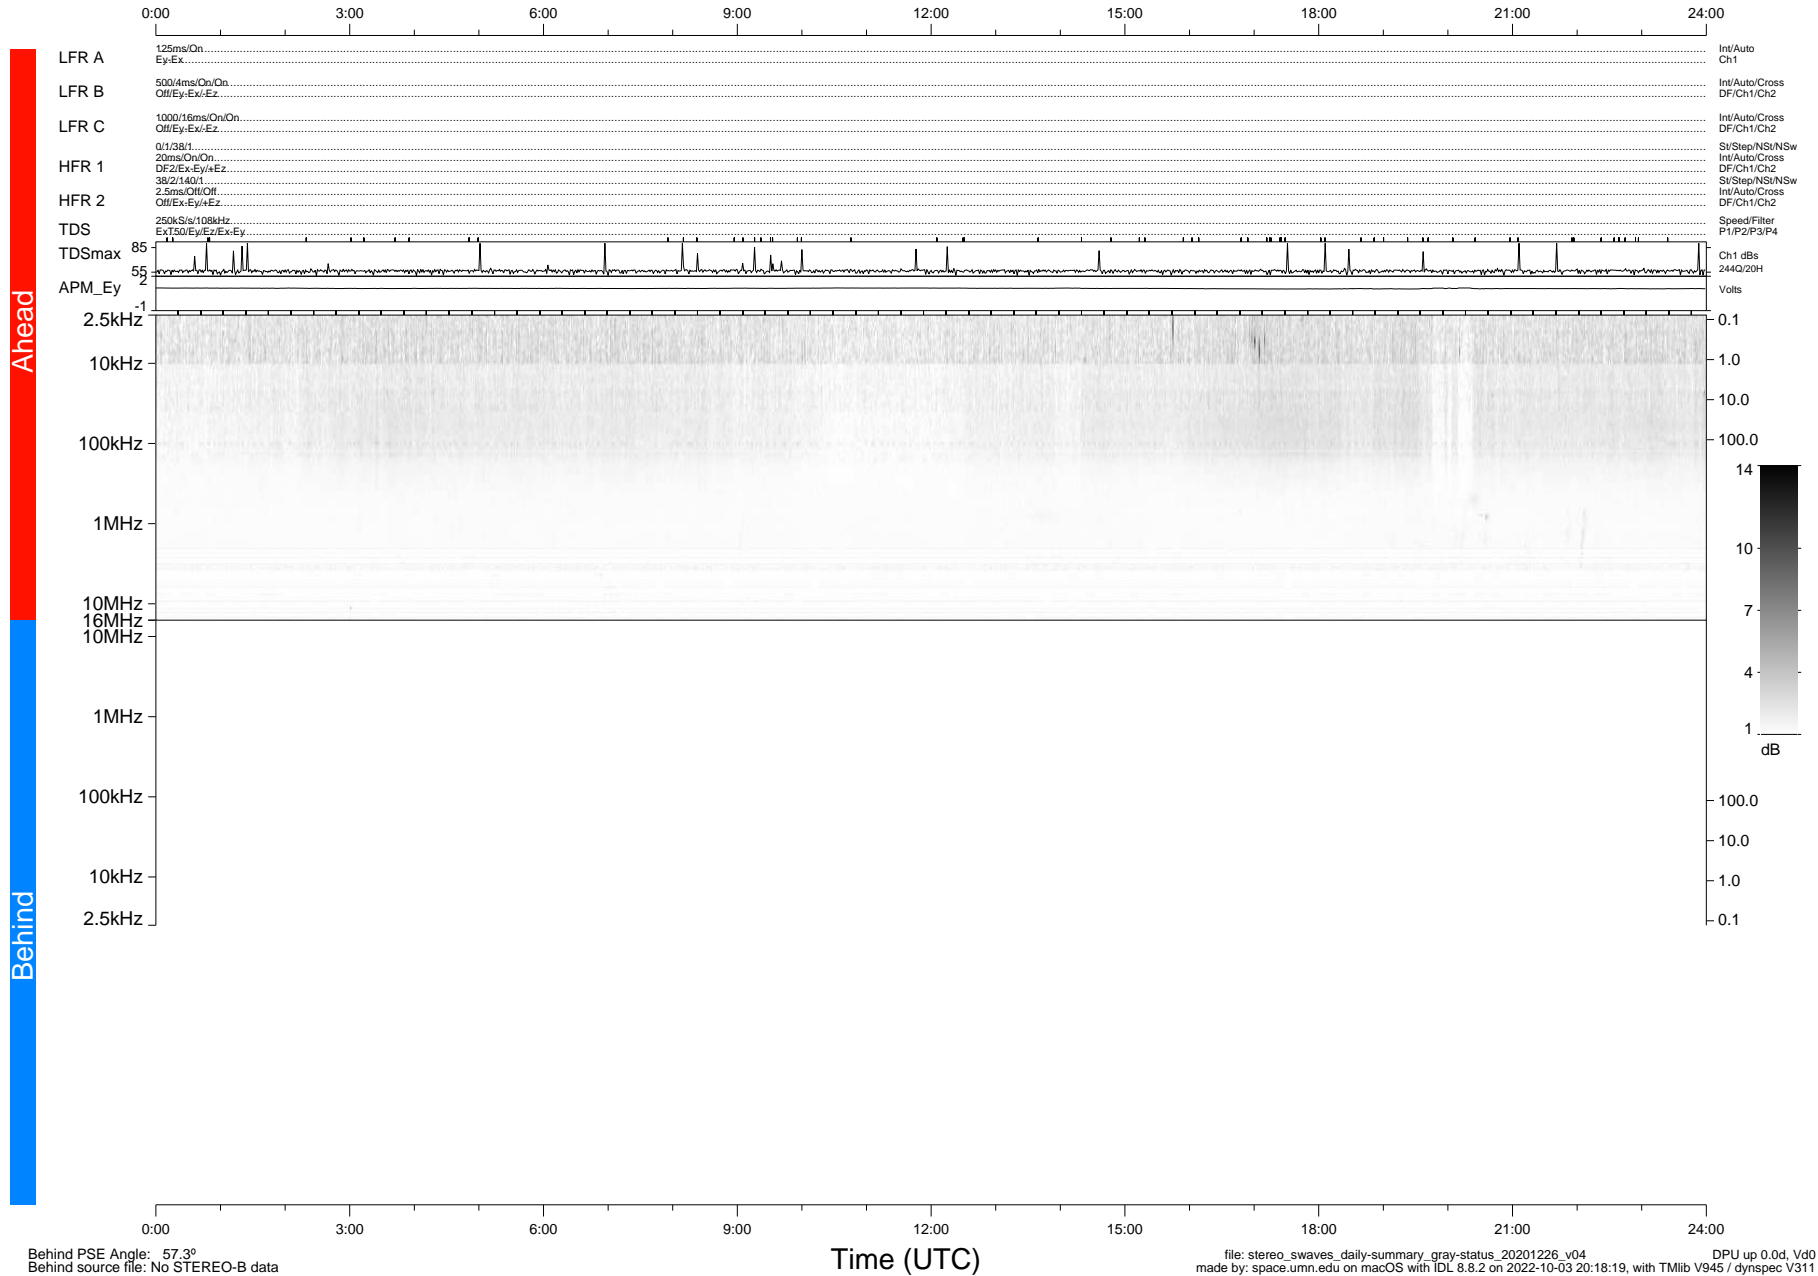

STEREO/WAVES Daily Summary - 26-Dec-2020 (DOY 361)

Ahead source file: swaves_ahead_2020_361_1_05.fin (Recovery: 100.0% HK, 90% Pkts)
 Ahead PSE Angle: -57.2°

DPU up 1998.9d, V412d32

Behind PSE Angle: 57.3°
 Behind source file: No STEREO-B data

file: stereo_swaves_daily-summary_gray-status_20201226_v04
 made by: space.umn.edu on macOS with IDL 8.8.2 on 2022-10-03 20:18:19, with TLib V945 / dynspec V311
 DPU up 0.0d, Vd0