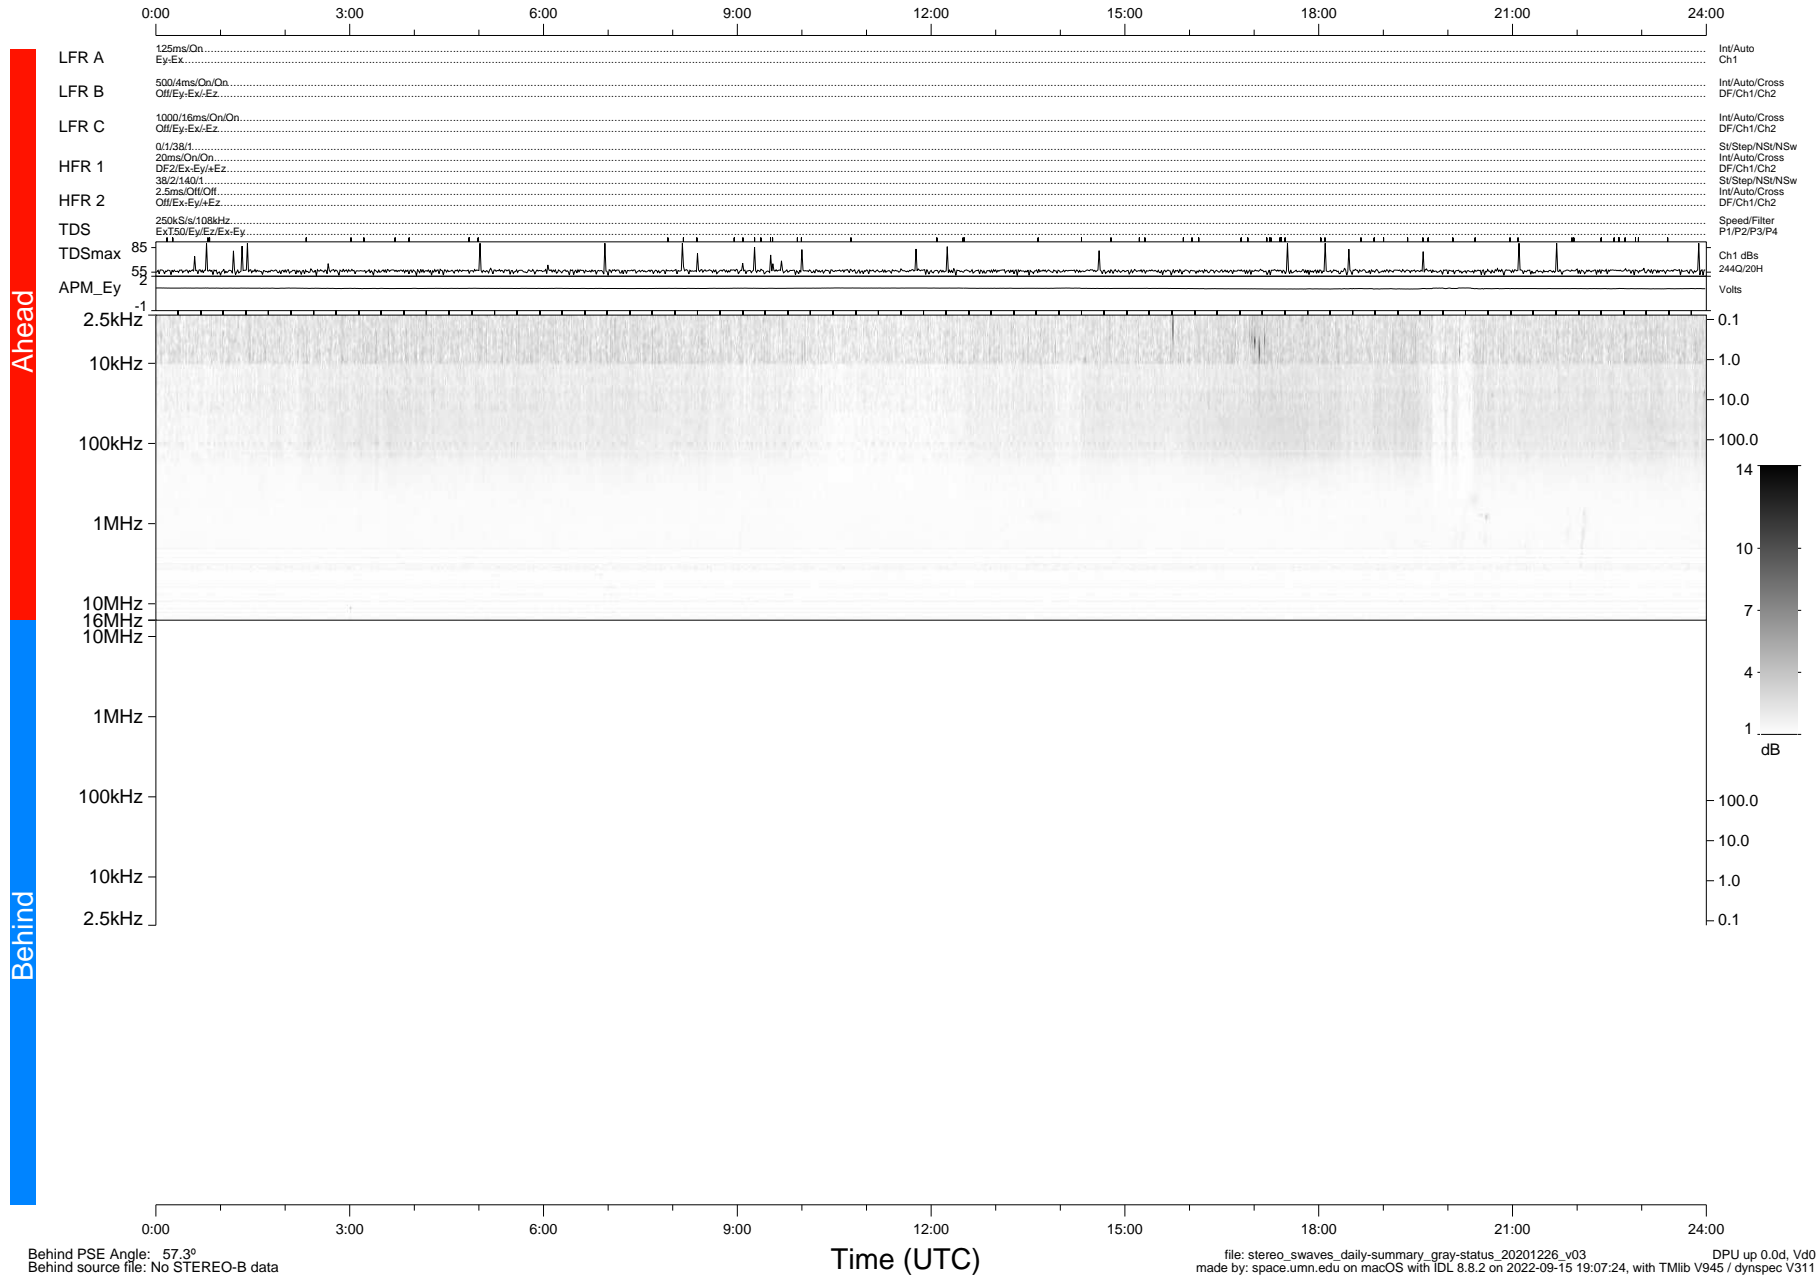

# STEREO/WAVES Daily Summary - 26-Dec-2020 (DOY 361)

Ahead source file: swaves\_ahead\_2020\_361\_1\_05.fin (Recovery: 100.0% HK, 90% Pkts)  
 Ahead PSE Angle: -57.2°

DPU up 1998.9d, V412d32

Behind PSE Angle: 57.3°  
 Behind source file: No STEREO-B data

file: stereo\_swaves\_daily-summary\_gray-status\_20201226\_v03  
 made by: space.umn.edu on macOS with IDL 8.8.2 on 2022-09-15 19:07:24, with Tlib V945 / dynspec V311  
 DPU up 0.0d, Vd0