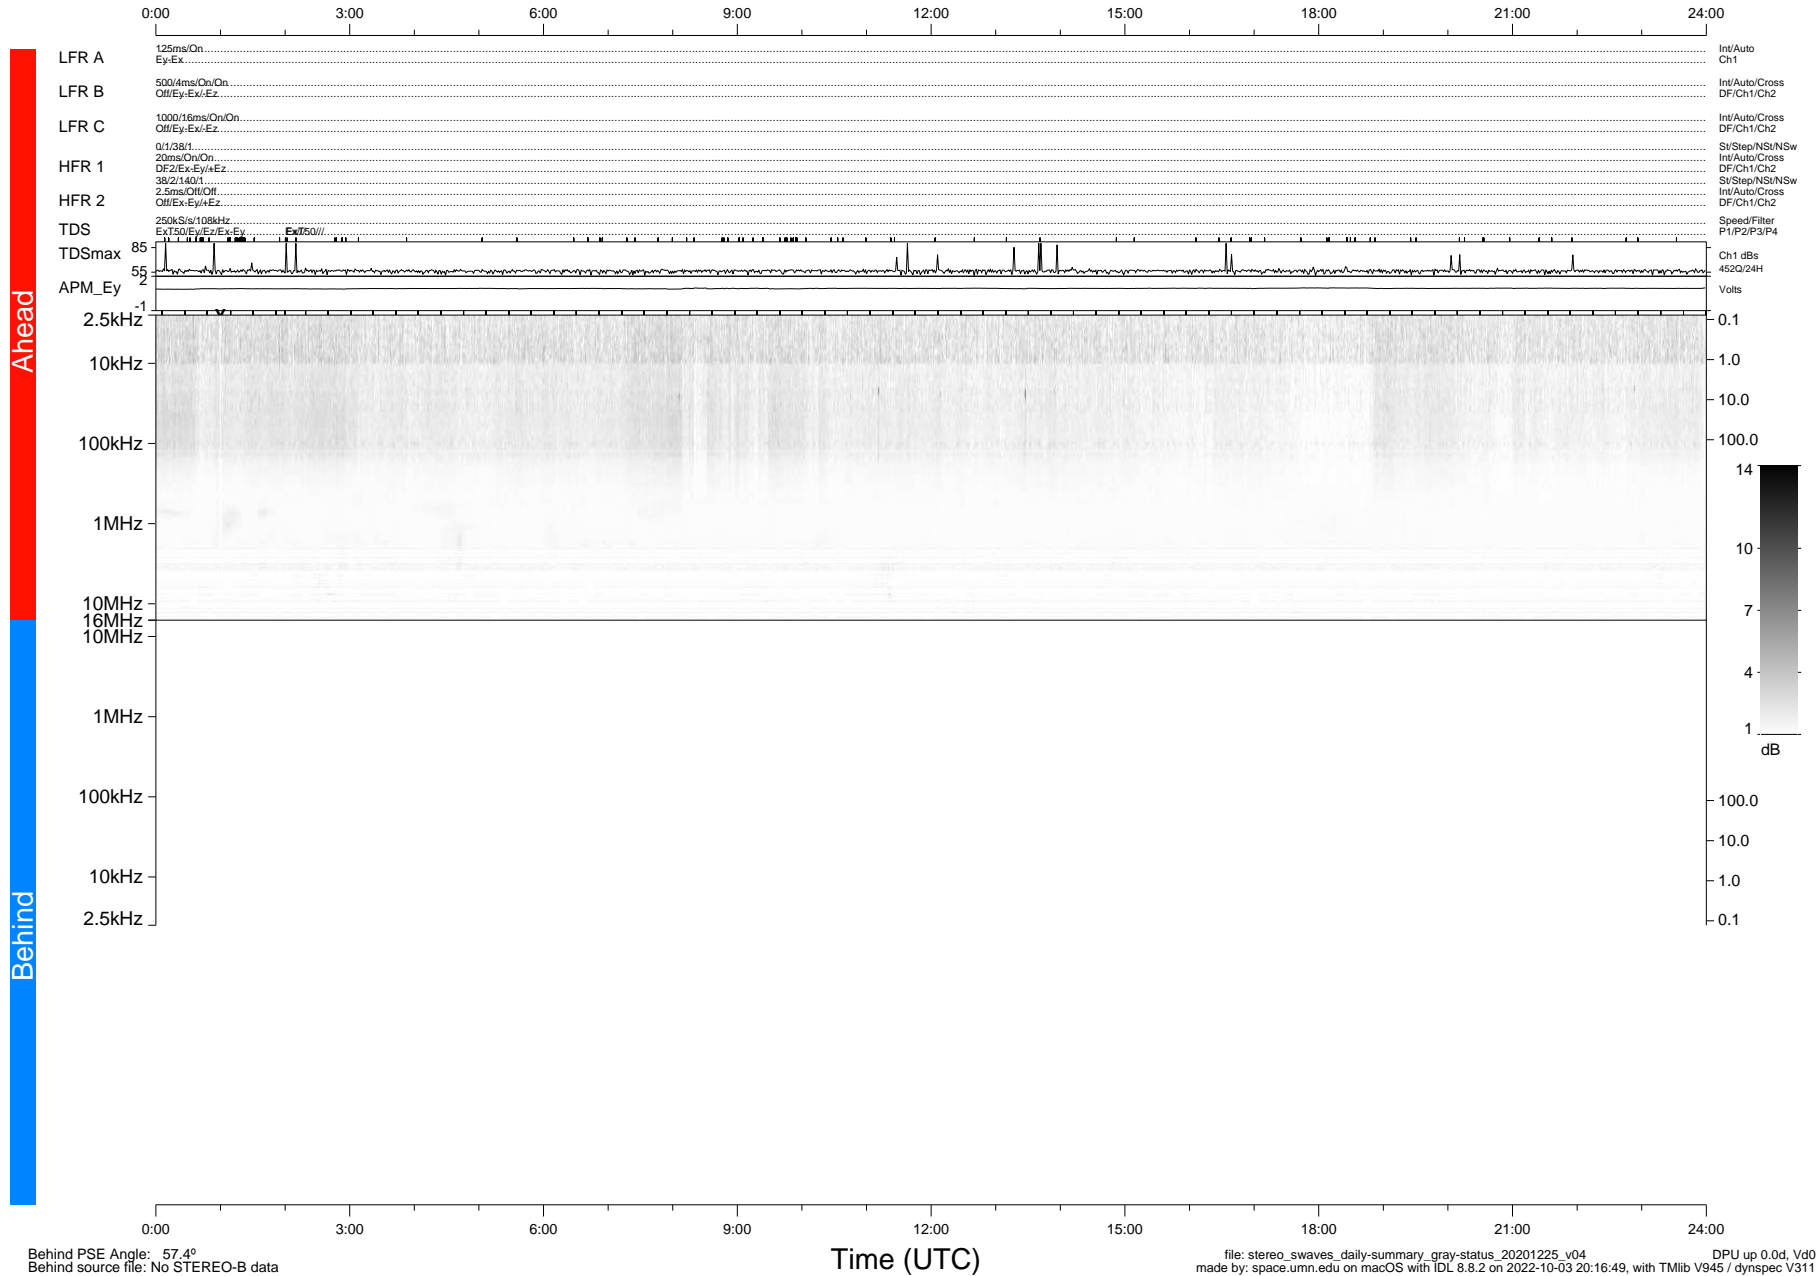

STEREO/WAVES Daily Summary - 25-Dec-2020 (DOY 360)

Ahead source file: swaves_ahead_2020_360_1_05.fin (Recovery: 100.0% HK, 121% Pkts)
 Ahead PSE Angle: -57.1°

DPU up 1997.9d, V412d32

Behind PSE Angle: 57.4°
 Behind source file: No STEREO-B data

file: stereo_swaves_daily-summary_gray-status_20201225_v04
 made by: space.umn.edu on macOS with IDL 8.8.2 on 2022-10-03 20:16:49, with TLib V945 / dynspec V311
 DPU up 0.0d, Vd0