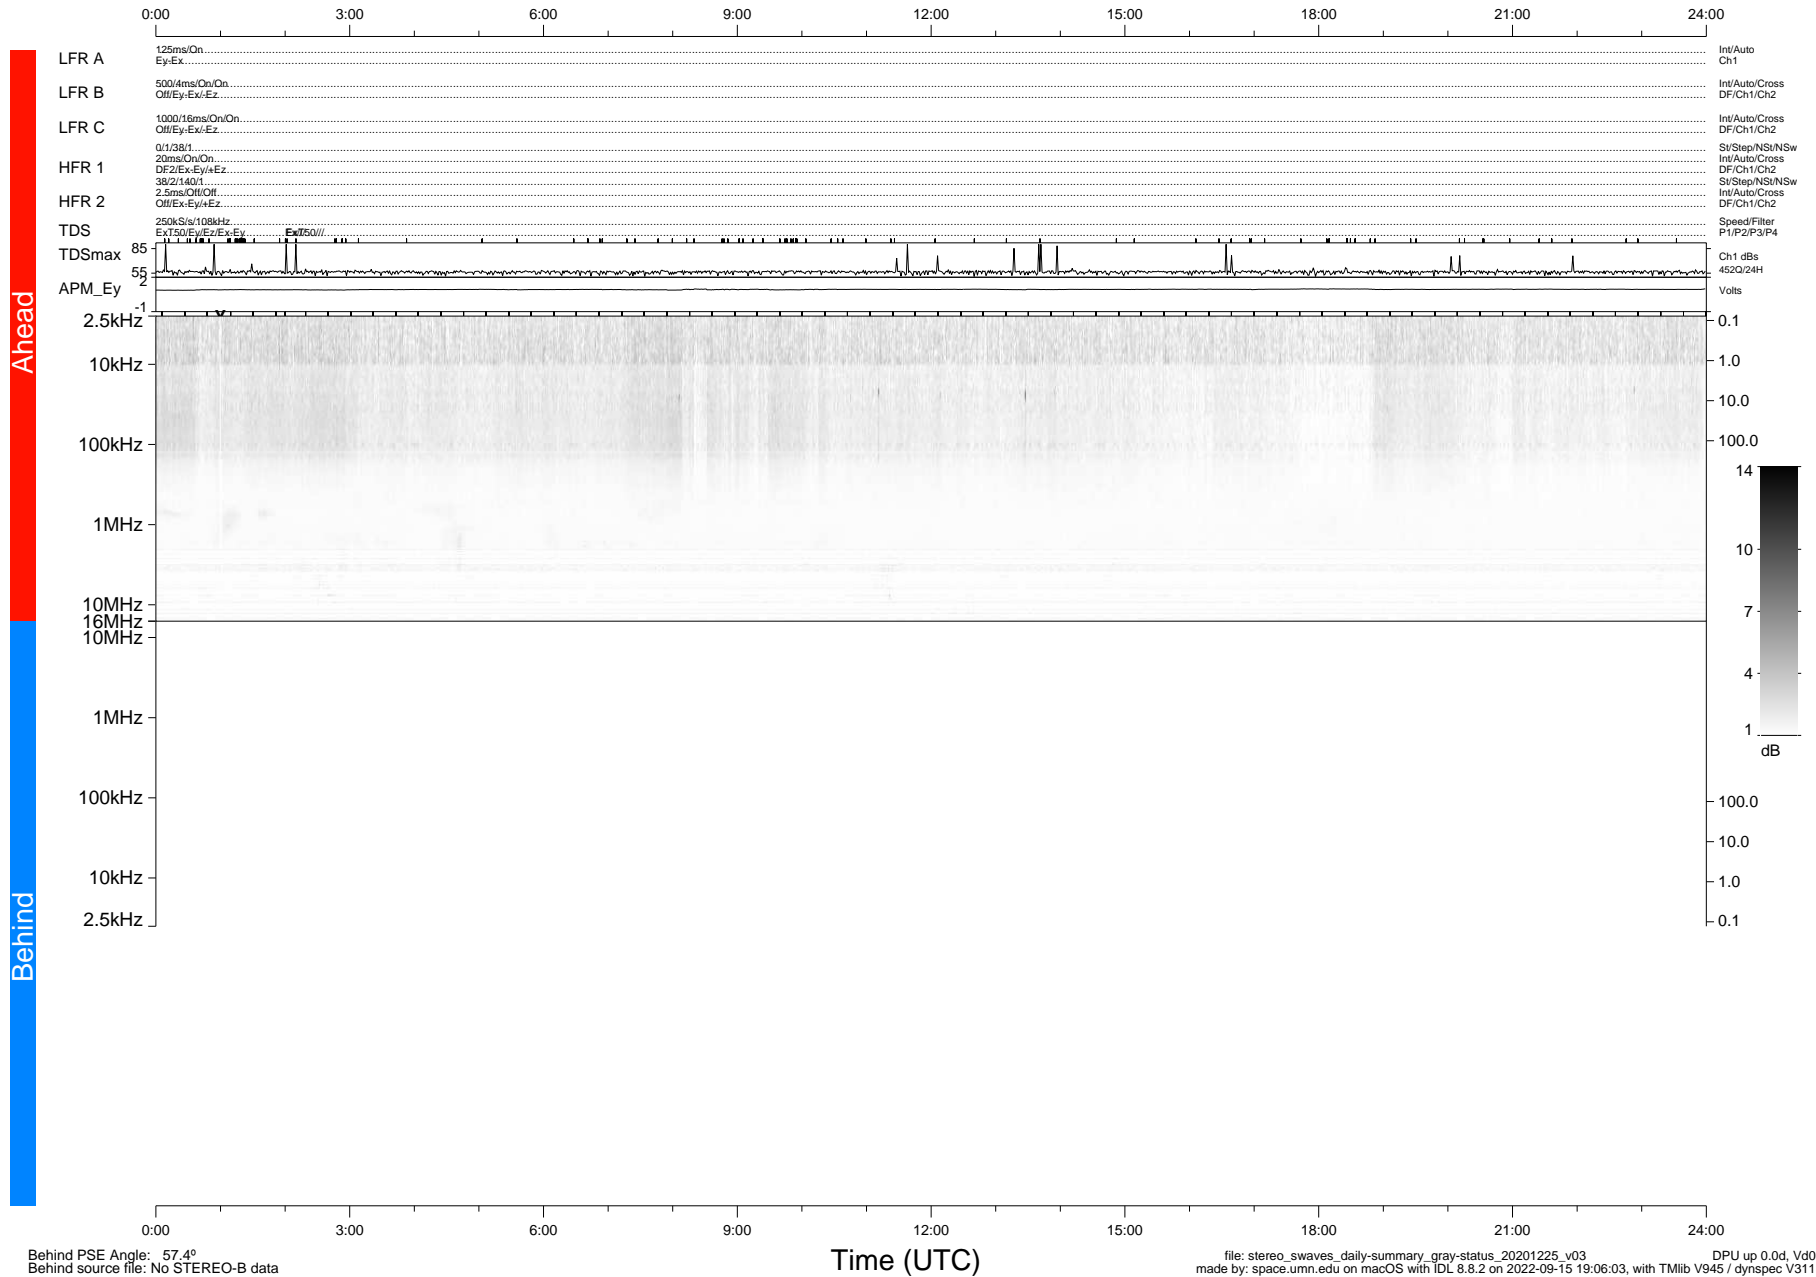

# STEREO/WAVES Daily Summary - 25-Dec-2020 (DOY 360)

Ahead source file: swaves\_ahead\_2020\_360\_1\_05.fin (Recovery: 100.0% HK, 121% Pkts)  
 Ahead PSE Angle: -57.1°

DPU up 1997.9d, V412d32

Behind PSE Angle: 57.4°  
 Behind source file: No STEREO-B data

Time (UTC)

file: stereo\_swaves\_daily-summary\_gray-status\_20201225\_v03  
 made by: space.umn.edu on macOS with IDL 8.8.2 on 2022-09-15 19:06:03, with TLib V945 / dynspec V311  
 DPU up 0.0d, Vd0