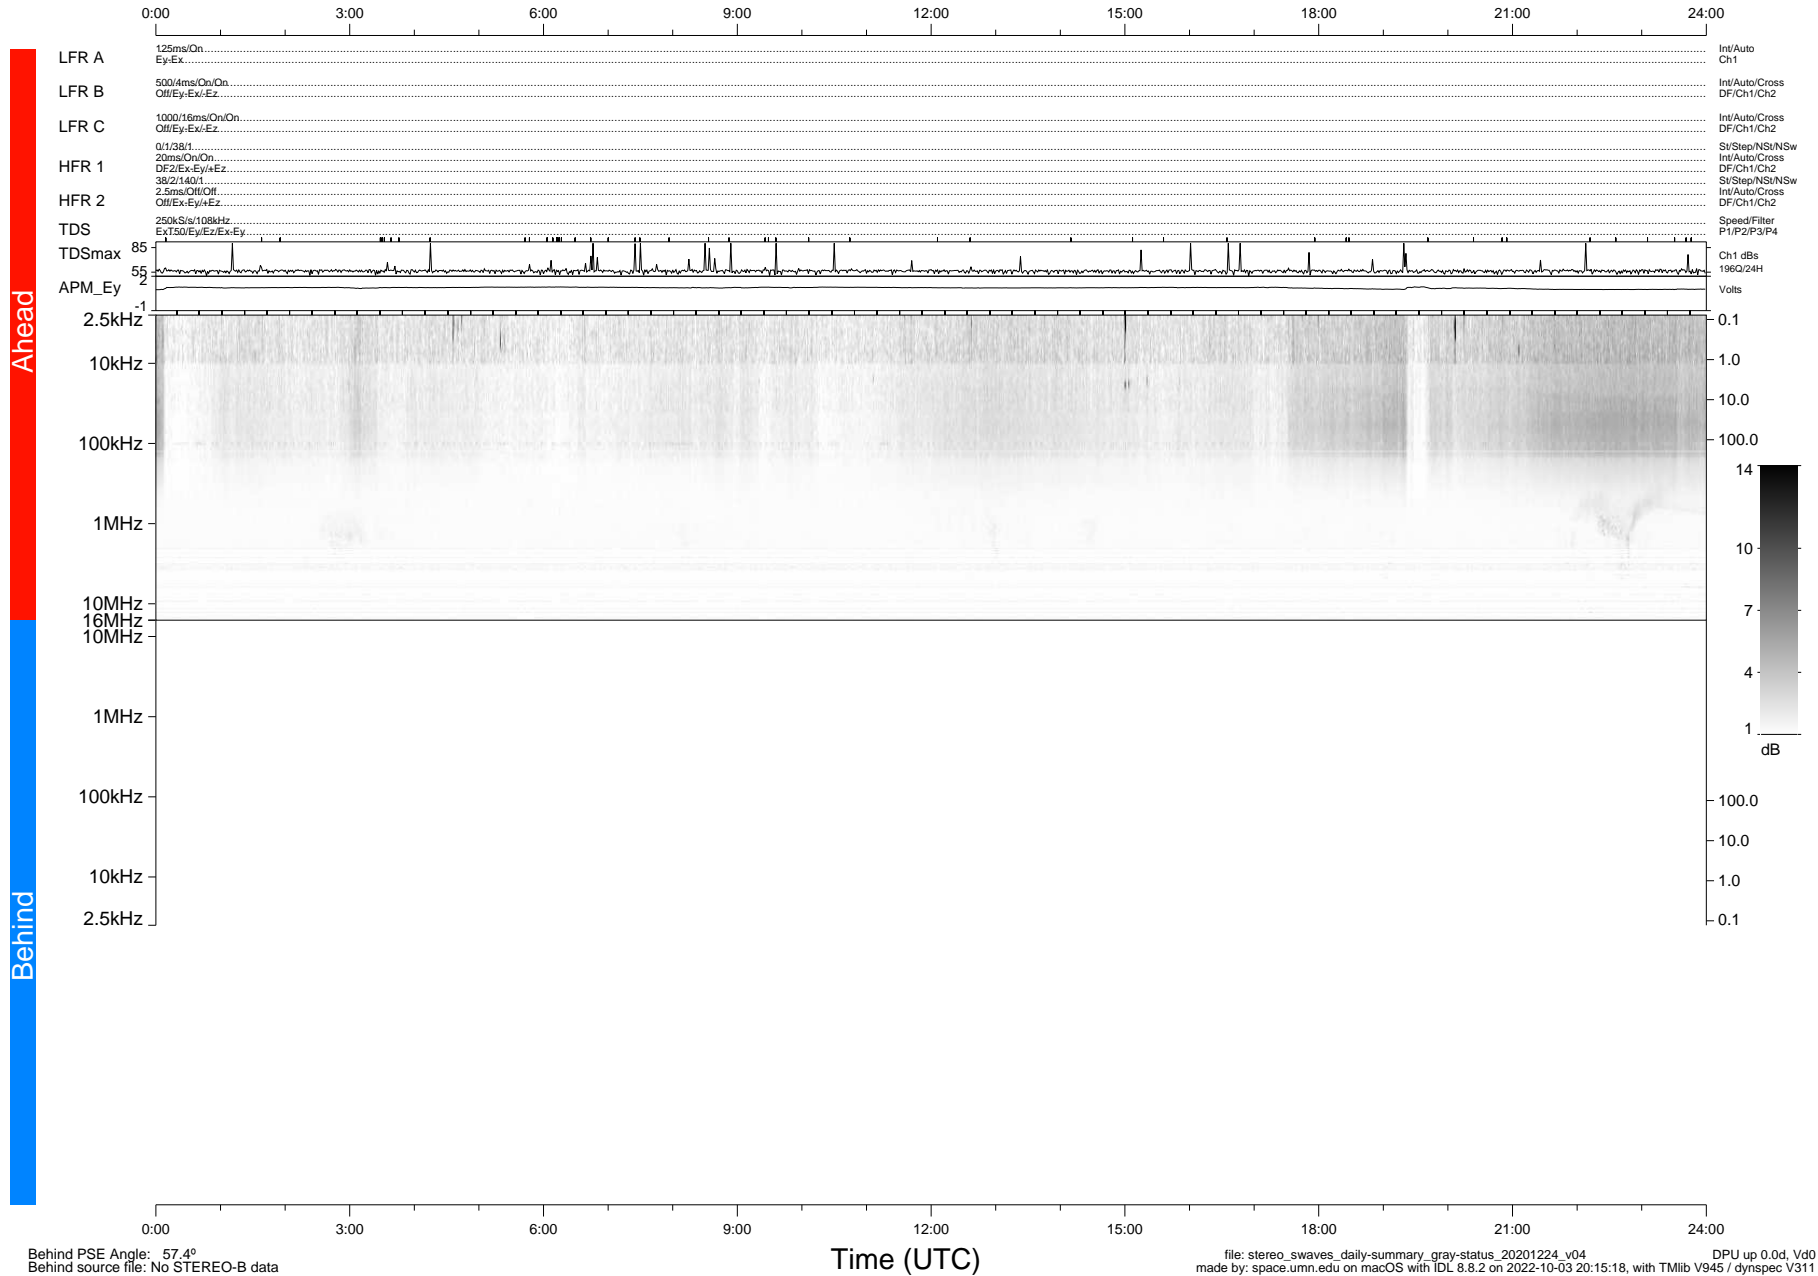

STEREO/WAVES Daily Summary - 24-Dec-2020 (DOY 359)

Ahead source file: swaves_ahead_2020_359_1_05.fin (Recovery: 100.0% HK, 83% Pkts)
 Ahead PSE Angle: -57.2°

DPU up 1996.9d, V412d32

Behind PSE Angle: 57.4°
 Behind source file: No STEREO-B data

file: stereo_swaves_daily-summary_gray-status_20201224_v04
 made by: space.umn.edu on macOS with IDL 8.8.2 on 2022-10-03 20:15:18, with TLib V945 / dynspec V311
 DPU up 0.0d, Vd0