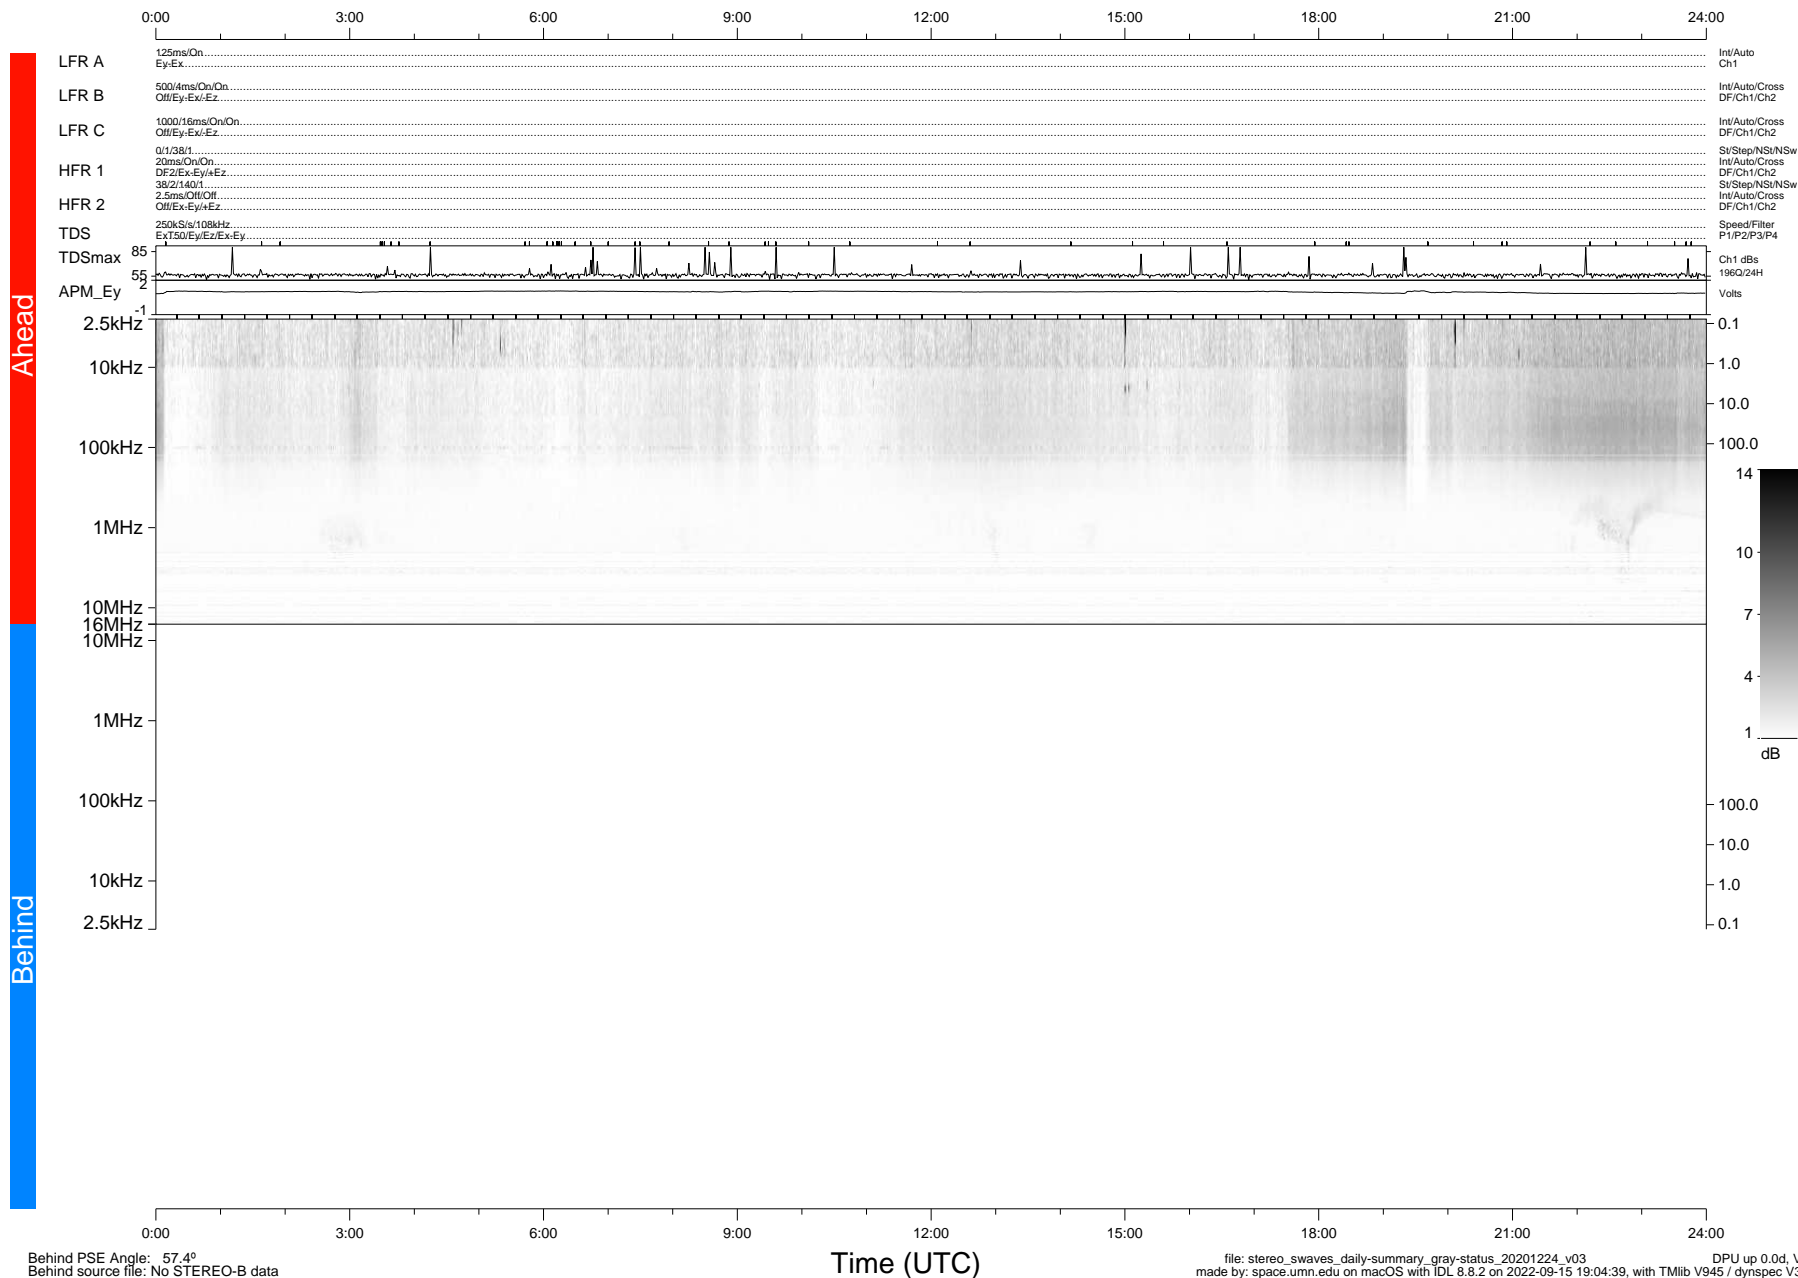

STEREO/WAVES Daily Summary - 24-Dec-2020 (DOY 359)

Ahead source file: swaves_ahead_2020_359_1_05.fin (Recovery: 100.0% HK, 83% Pkts)
Ahead PSE Angle: -57.2°

DPU up 1996.9d, V412d32

Behind PSE Angle: 57.4°
Behind source file: No STEREO-B data