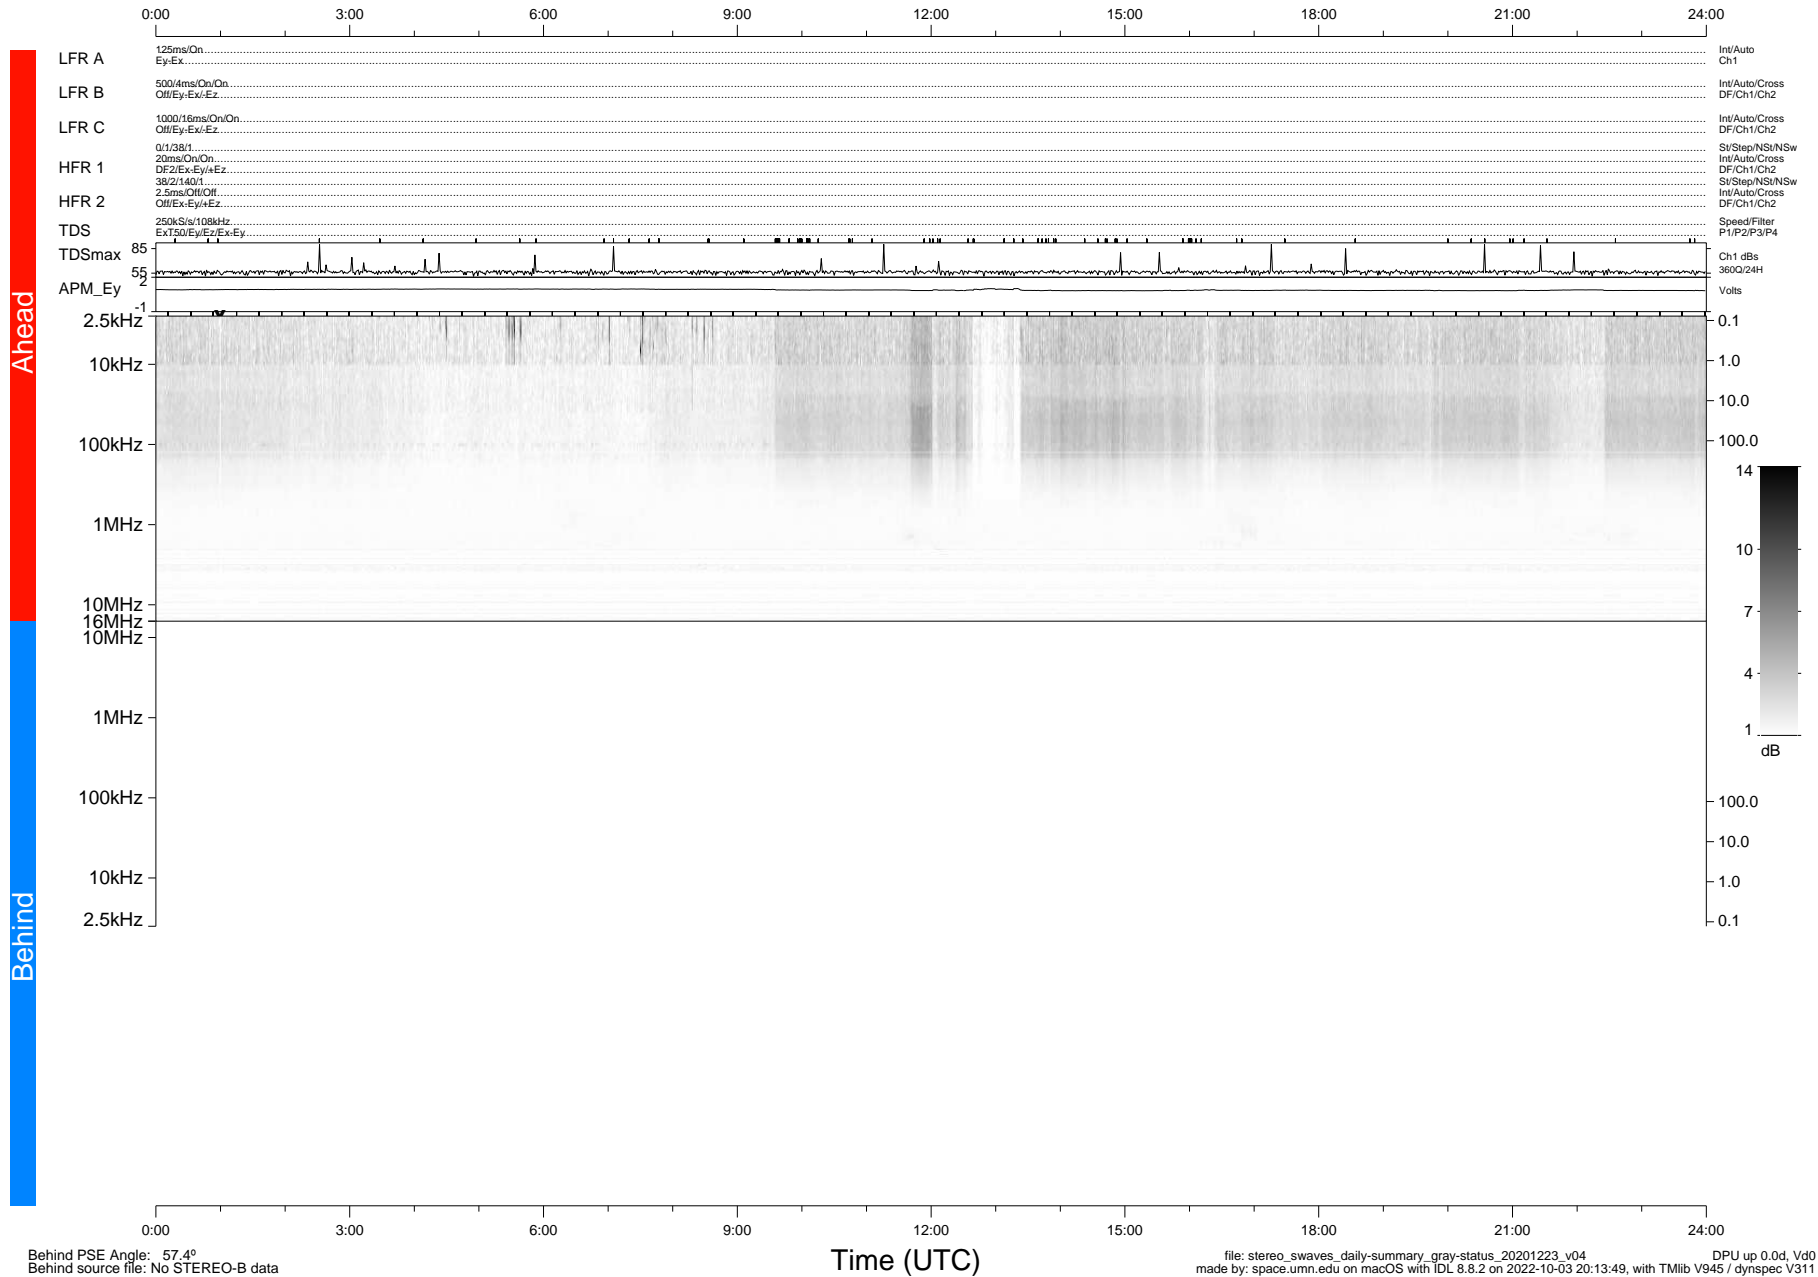

STEREO/WAVES Daily Summary - 23-Dec-2020 (DOY 358)

Ahead source file: swaves_ahead_2020_358_1_05.fin (Recovery: 100.0% HK, 108% Pkts)
 Ahead PSE Angle: -57.2°

DPU up 1995.9d, V412d32

Behind PSE Angle: 57.4°
 Behind source file: No STEREO-B data

file: stereo_swaves_daily-summary_gray-status_20201223_v04
 made by: space.umn.edu on macOS with IDL 8.8.2 on 2022-10-03 20:13:49, with Tlib V945 / dynspec V311
 DPU up 0.0d, Vd0