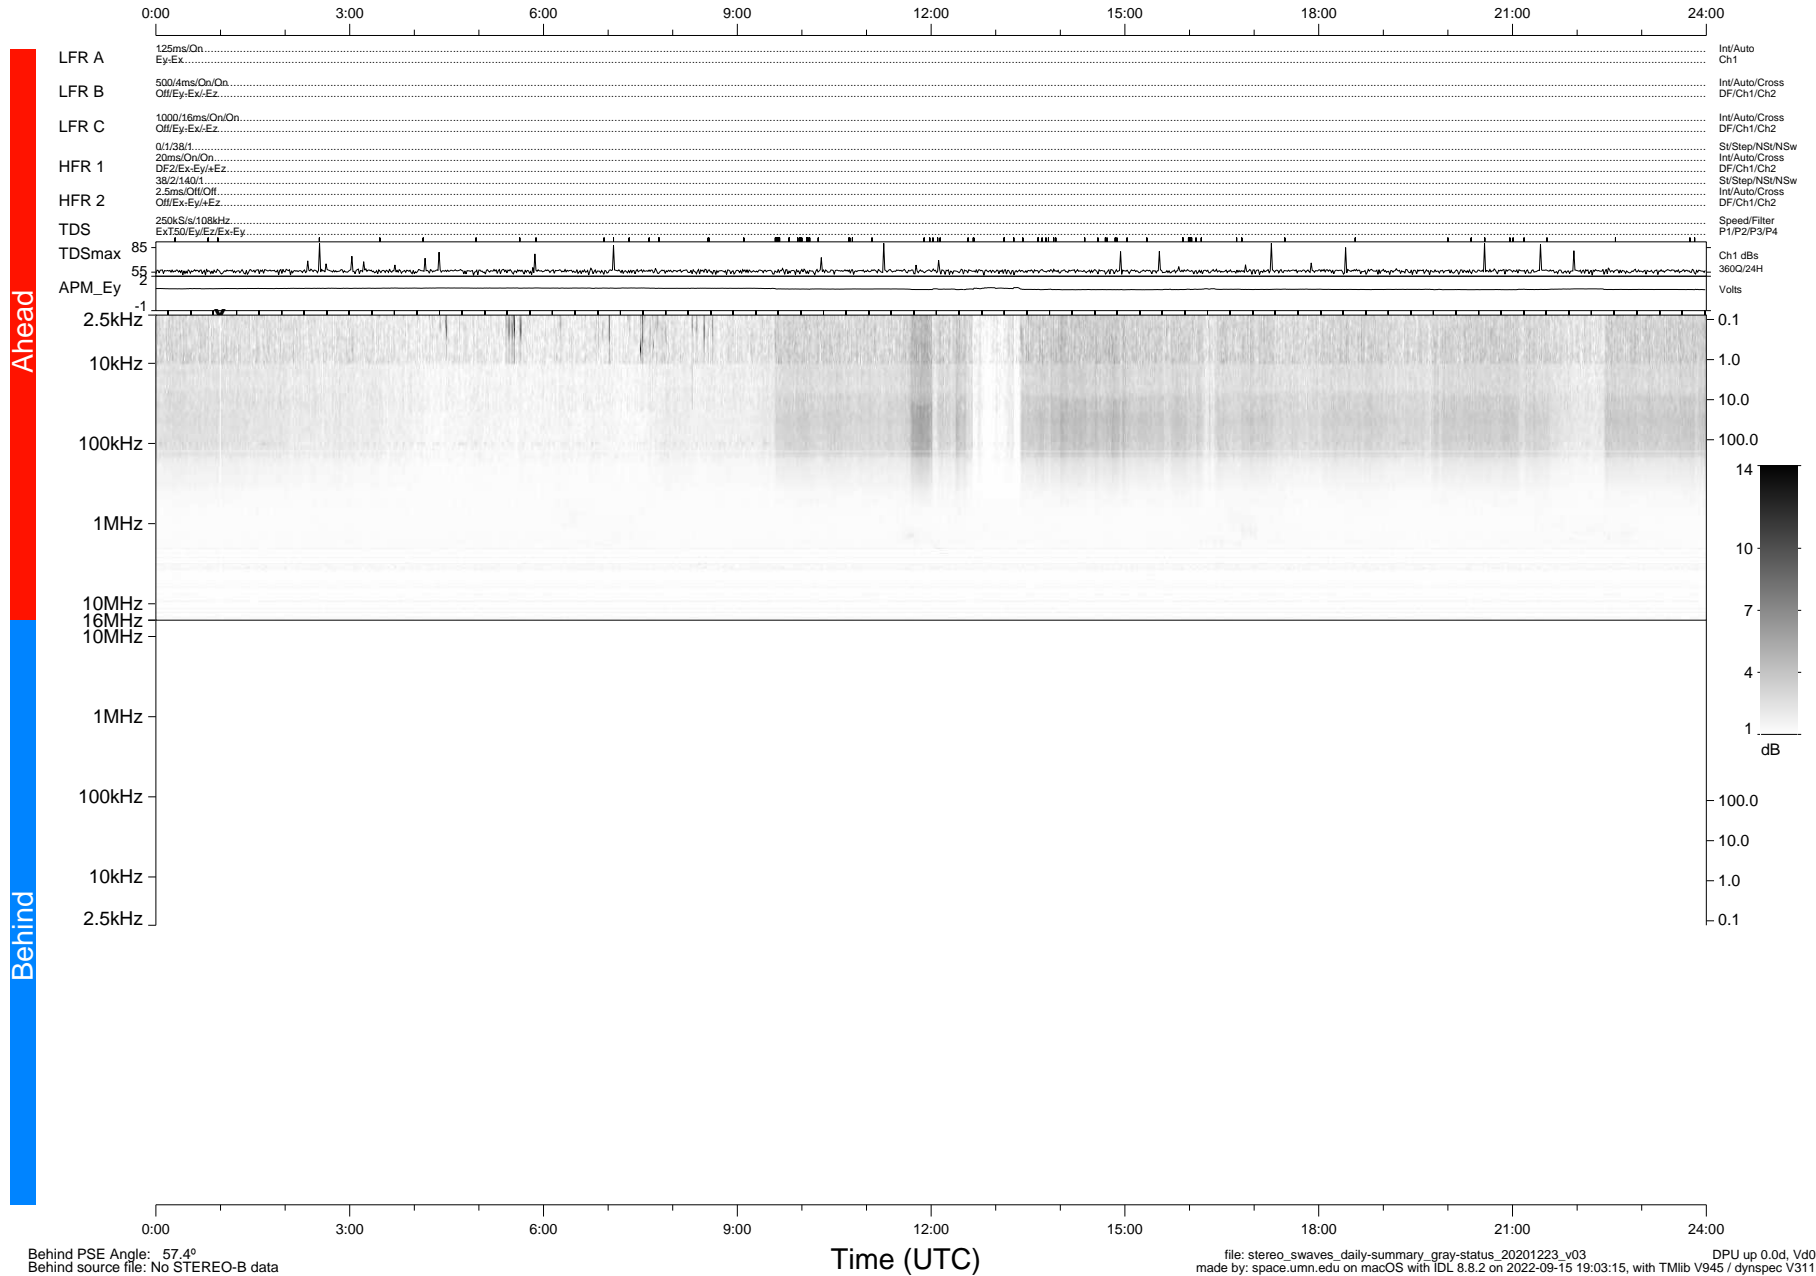

# STEREO/WAVES Daily Summary - 23-Dec-2020 (DOY 358)

Ahead source file: swaves\_ahead\_2020\_358\_1\_05.fin (Recovery: 100.0% HK, 108% Pkts)  
 Ahead PSE Angle: -57.2°

DPU up 1995.9d, V412d32

Behind PSE Angle: 57.4°  
 Behind source file: No STEREO-B data

file: stereo\_swaves\_daily-summary\_gray-status\_20201223\_v03  
 made by: space.umn.edu on macOS with IDL 8.8.2 on 2022-09-15 19:03:15, with TLib V945 / dynspec V311  
 DPU up 0.0d, Vd0