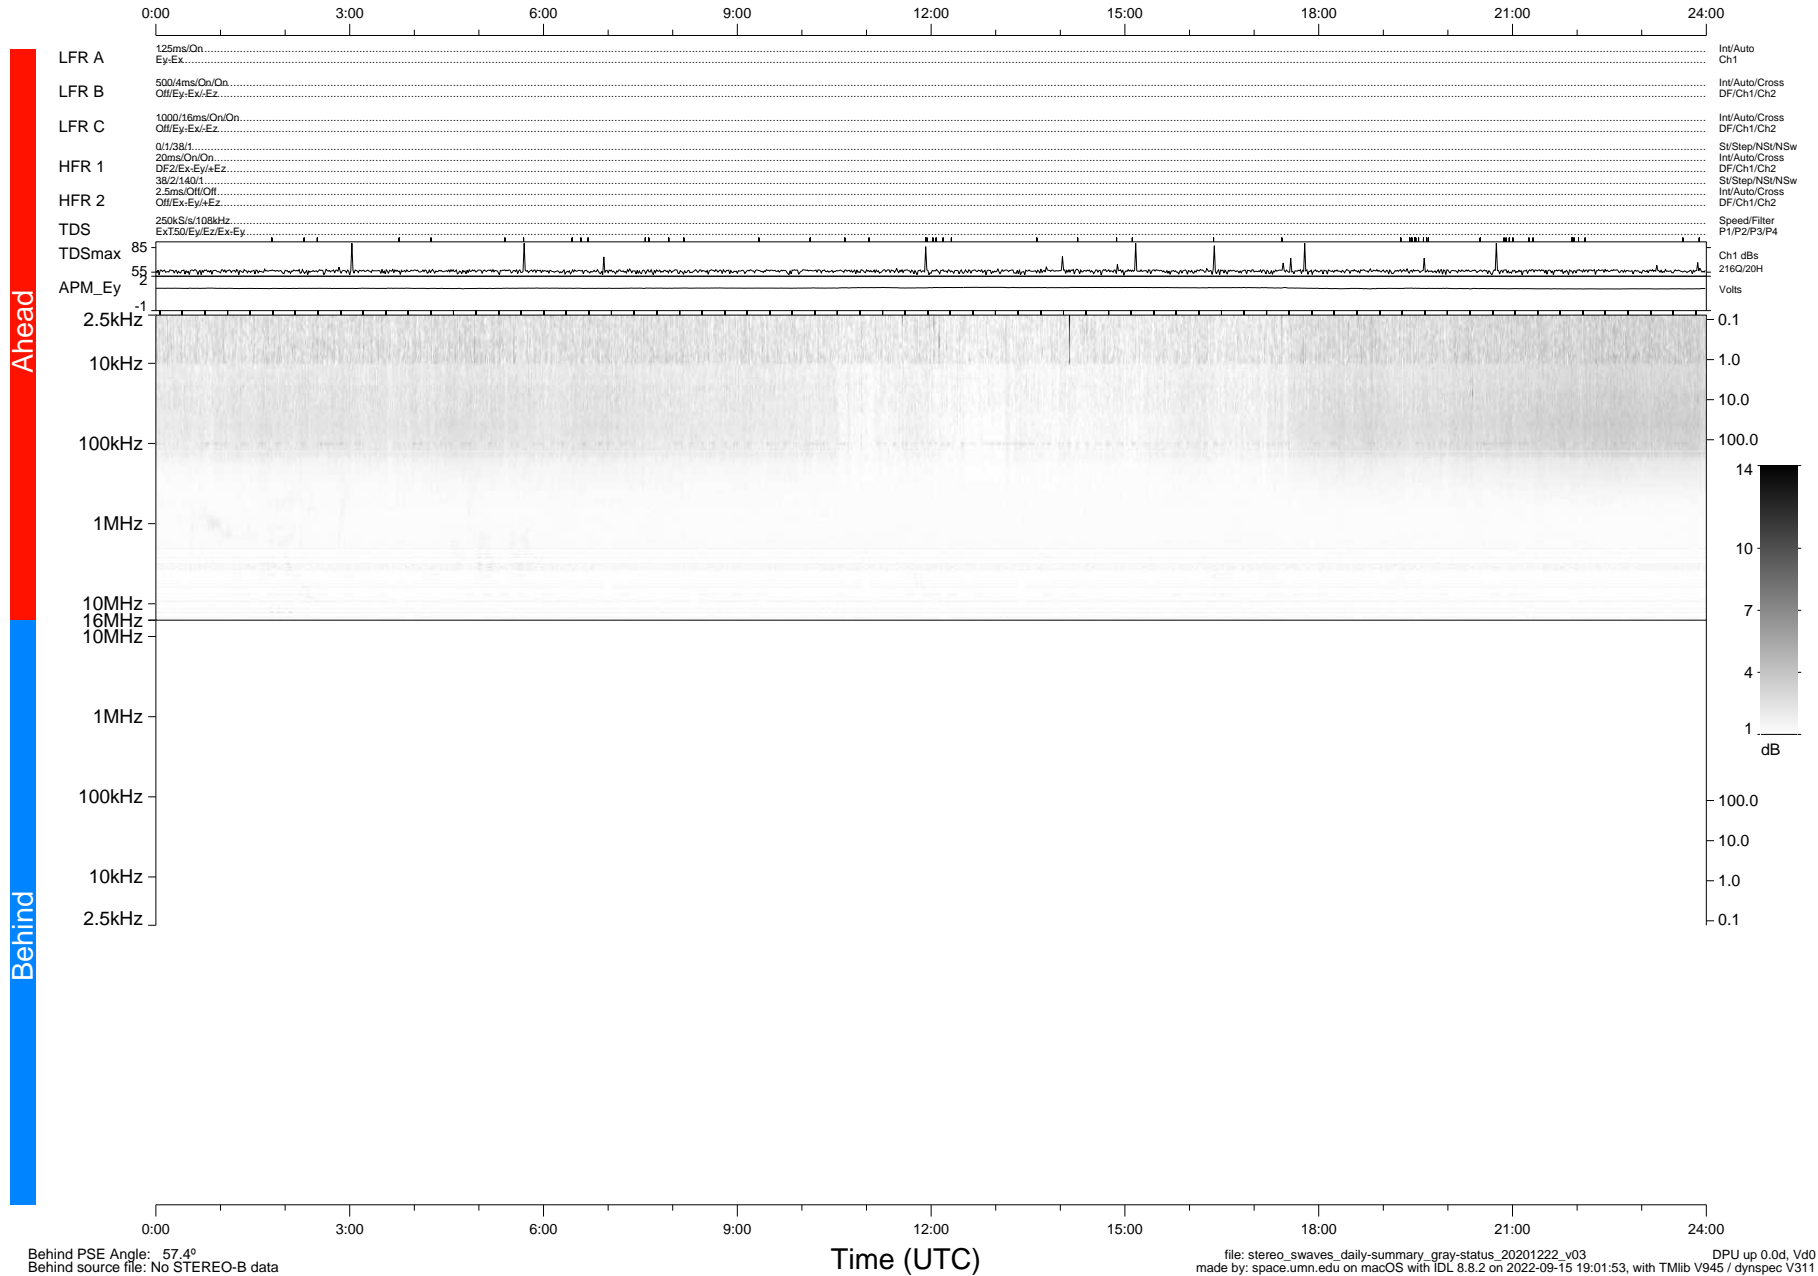

# STEREO/WAVES Daily Summary - 22-Dec-2020 (DOY 357)

Ahead source file: swaves\_ahead\_2020\_357\_1\_05.fin (Recovery: 100.0% HK, 86% Pkts)  
 Ahead PSE Angle: -57.2°

DPU up 1994.9d, V412d32

Behind PSE Angle: 57.4°  
 Behind source file: No STEREO-B data

file: stereo\_swaves\_daily-summary\_gray-status\_20201222\_v03  
 made by: space.umn.edu on macOS with IDL 8.8.2 on 2022-09-15 19:01:53, with Tlib V945 / dynspec V311  
 DPU up 0.0d, Vd0