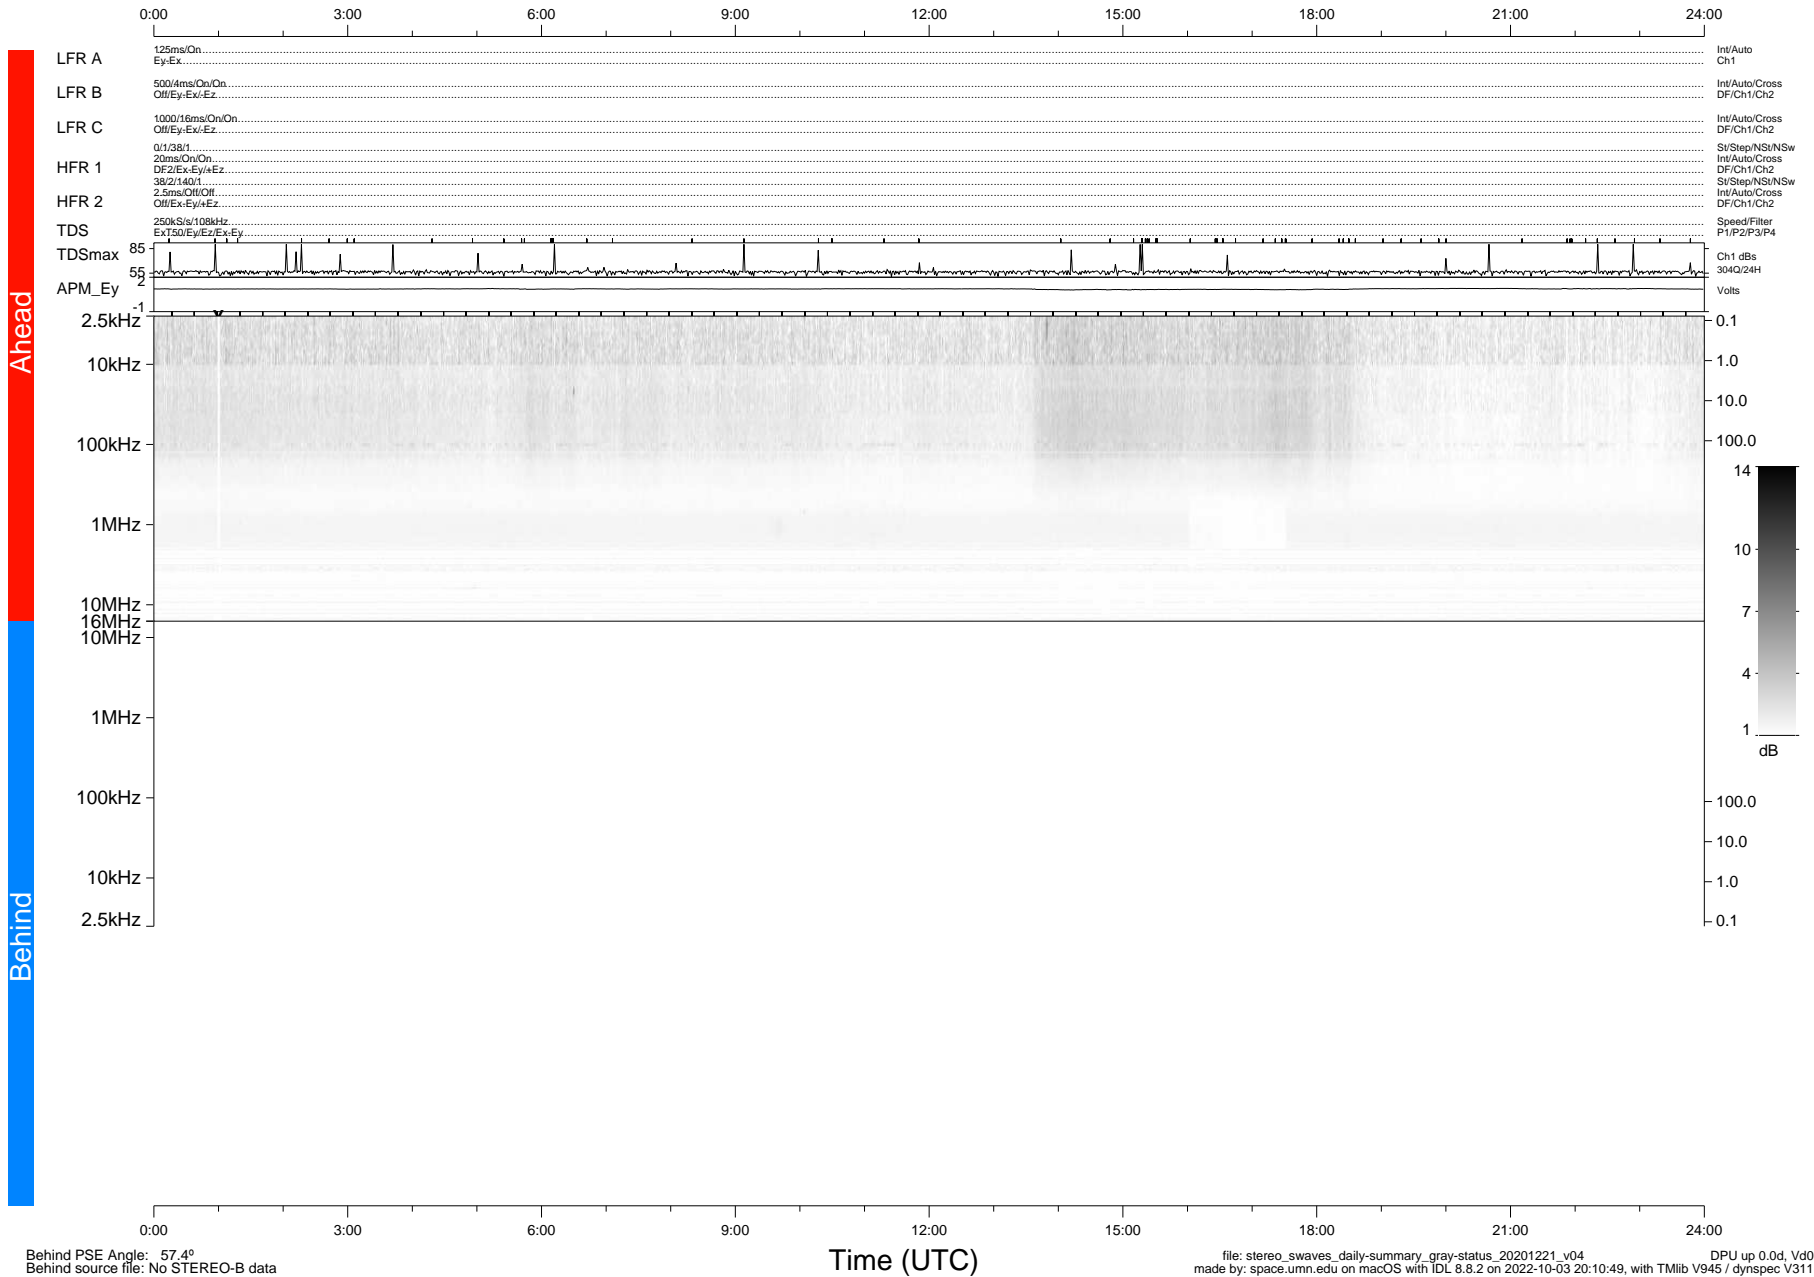

STEREO/WAVES Daily Summary - 21-Dec-2020 (DOY 356)

Ahead source file: swaves_ahead_2020_356_1_05.fin (Recovery: 100.0% HK, 99% Pkts)
 Ahead PSE Angle: -57.3°

DPU up 1993.9d, V412d32

Behind PSE Angle: 57.4°
 Behind source file: No STEREO-B data

file: stereo_swaves_daily-summary_gray-status_20201221_v04
 made by: space.umn.edu on macOS with IDL 8.8.2 on 2022-10-03 20:10:49, with TLib V945 / dynspec V311
 DPU up 0.0d, Vd0