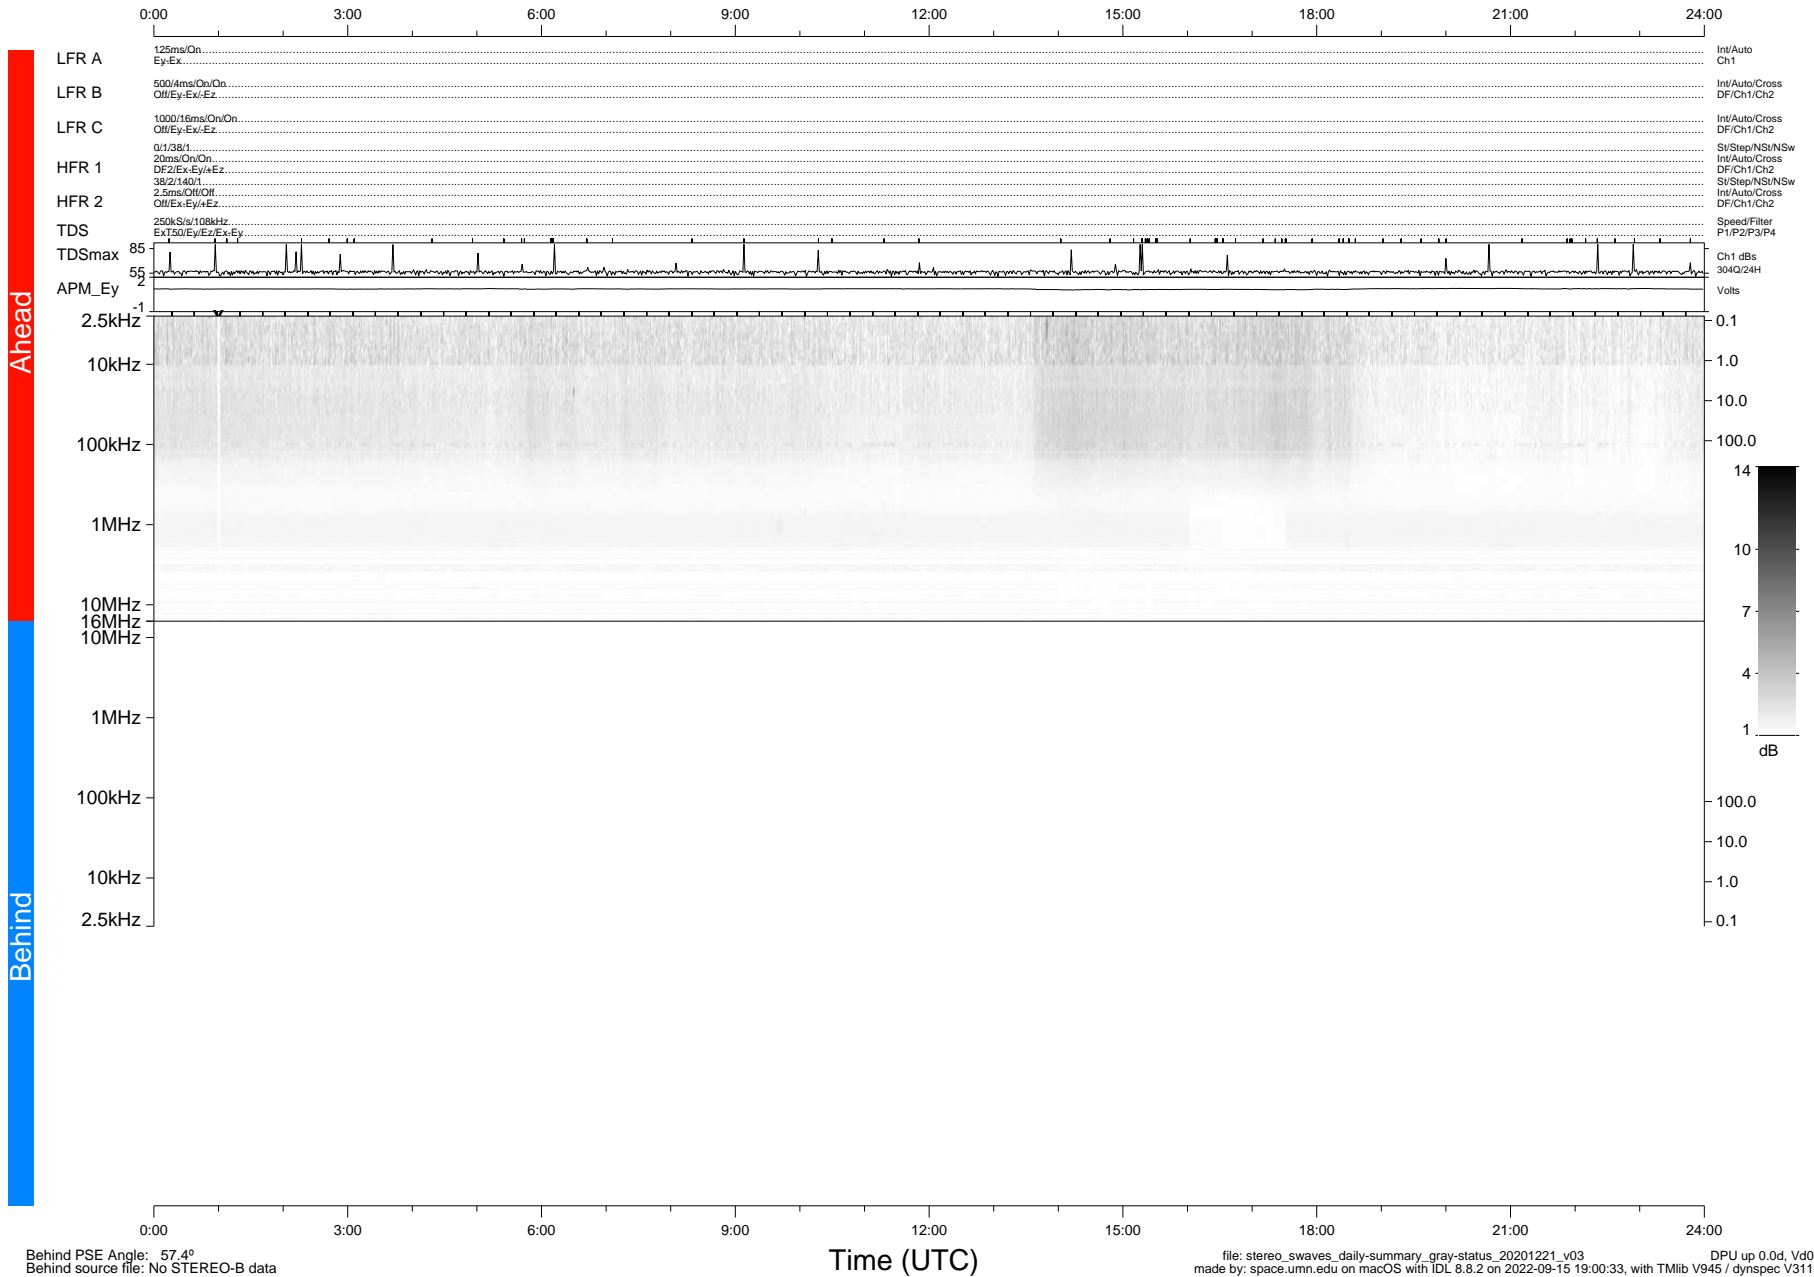

STEREO/WAVES Daily Summary - 21-Dec-2020 (DOY 356)

Ahead source file: swaves_ahead_2020_356_1_05.fin (Recovery: 100.0% HK, 99% Pkts)
 Ahead PSE Angle: -57.3°

DPU up 1993.9d, V412d32

Behind PSE Angle: 57.4°
 Behind source file: No STEREO-B data

file: stereo_swaves_daily-summary_gray-status_20201221_v03
 made by: space.umn.edu on macOS with IDL 8.8.2 on 2022-09-15 19:00:33, with TLib V945 / dynspec V311
 DPU up 0.0d, Vd0