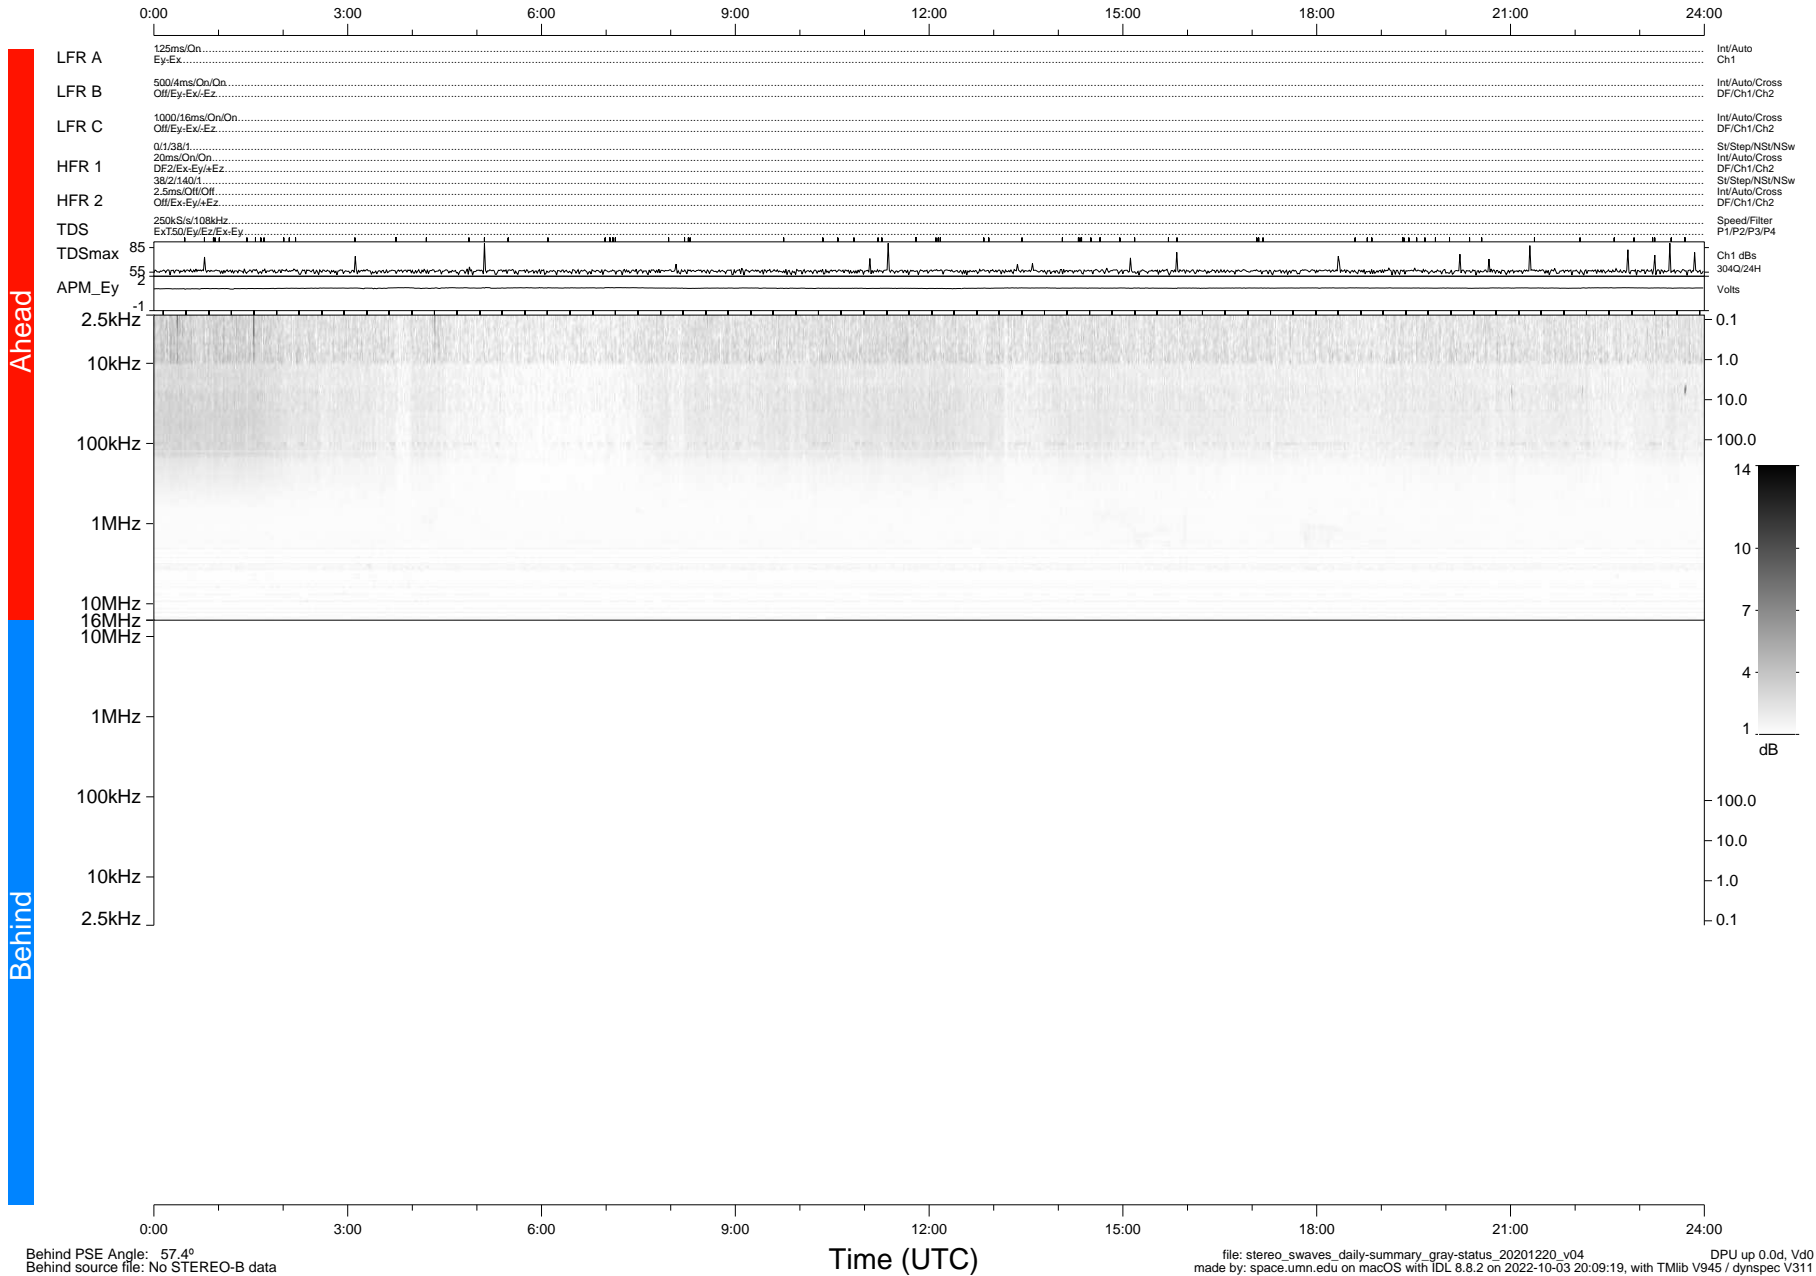

STEREO/WAVES Daily Summary - 20-Dec-2020 (DOY 355)

Ahead source file: swaves_ahead_2020_355_1_05.fin (Recovery: 100.0% HK, 99% Pkts)
 Ahead PSE Angle: -57.3°

DPU up 1992.9d, V412d32

Behind PSE Angle: 57.4°
 Behind source file: No STEREO-B data

file: stereo_swaves_daily-summary_gray-status_20201220_v04
 made by: space.umn.edu on macOS with IDL 8.8.2 on 2022-10-03 20:09:19, with TLib V945 / dynspec V311
 DPU up 0.0d, Vd0