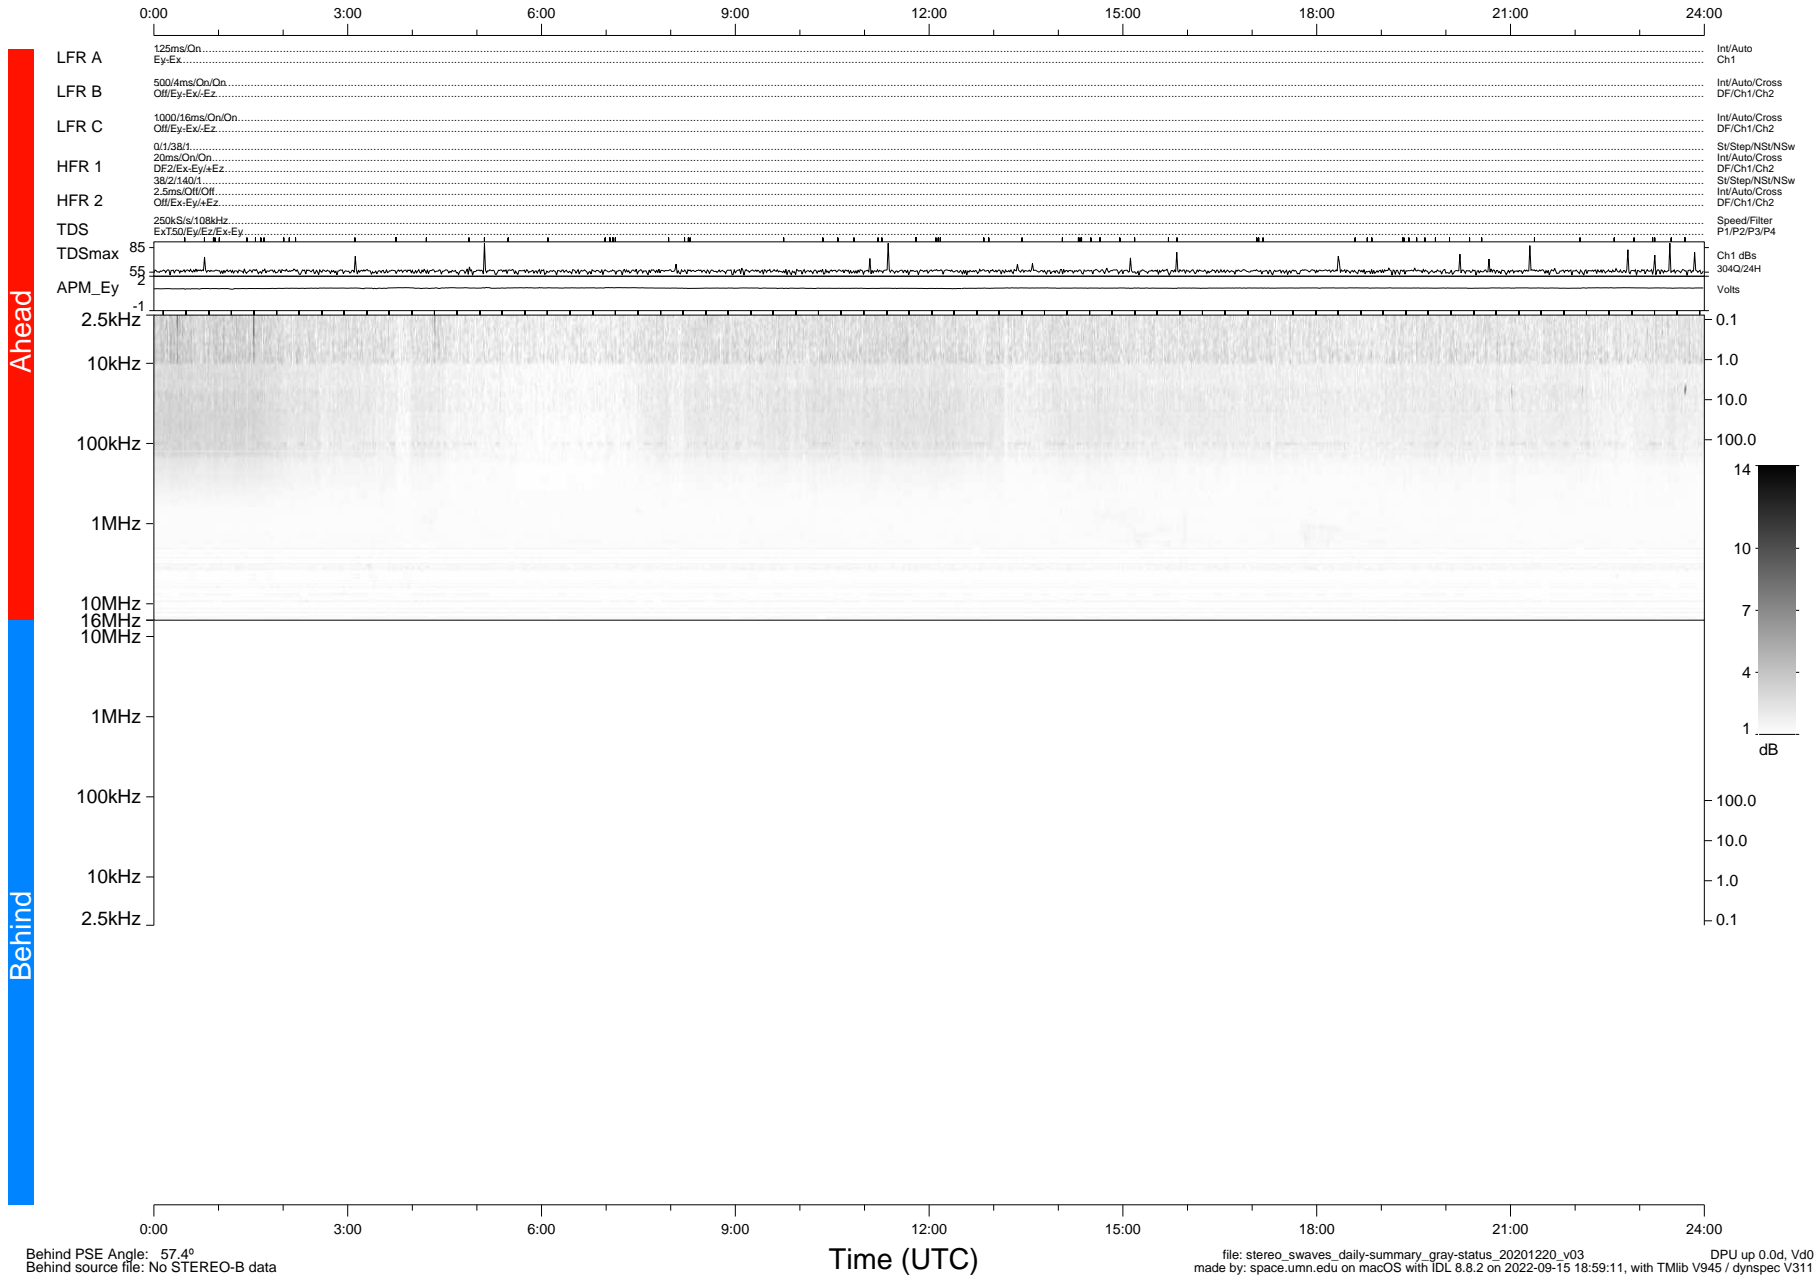

STEREO/WAVES Daily Summary - 20-Dec-2020 (DOY 355)

Ahead source file: swaves_ahead_2020_355_1_05.fin (Recovery: 100.0% HK, 99% Pkts)
 Ahead PSE Angle: -57.3°

DPU up 1992.9d, V412d32

Behind PSE Angle: 57.4°
 Behind source file: No STEREO-B data

Time (UTC)

file: stereo_swaves_daily-summary_gray-status_20201220_v03 DPU up 0.0d, Vd0
 made by: space.umn.edu on macOS with IDL 8.8.2 on 2022-09-15 18:59:11, with TLib V945 / dynspec V311