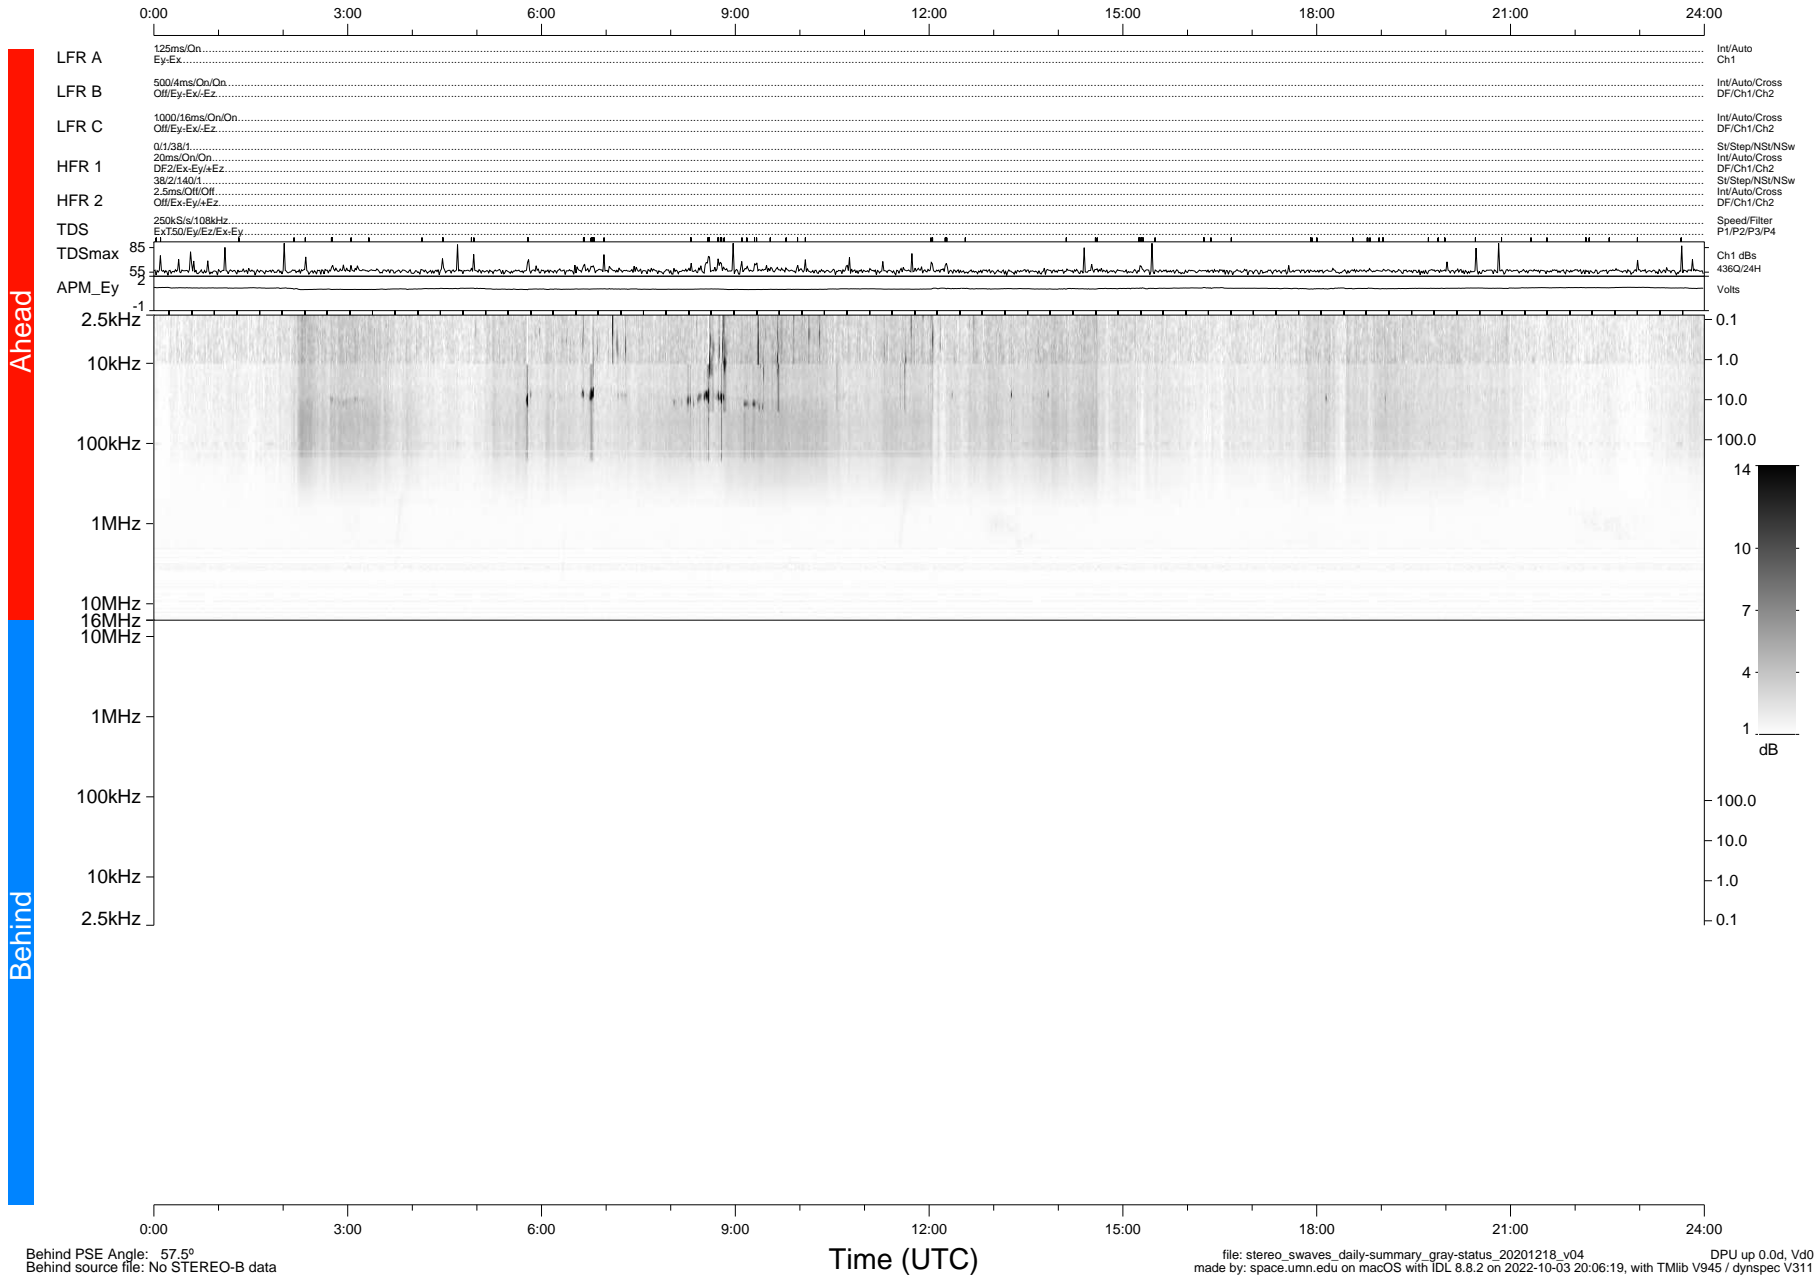

STEREO/WAVES Daily Summary - 18-Dec-2020 (DOY 353)

Ahead source file: swaves_ahead_2020_353_1_05.fin (Recovery: 100.0% HK, 119% Pkts)
 Ahead PSE Angle: -57.3°

DPU up 1990.9d, V412d32

Behind PSE Angle: 57.5°
 Behind source file: No STEREO-B data

file: stereo_swaves_daily-summary_gray-status_20201218_v04
 made by: space.umn.edu on macOS with IDL 8.8.2 on 2022-10-03 20:06:19, with TLib V945 / dynspec V311
 DPU up 0.0d, Vd0