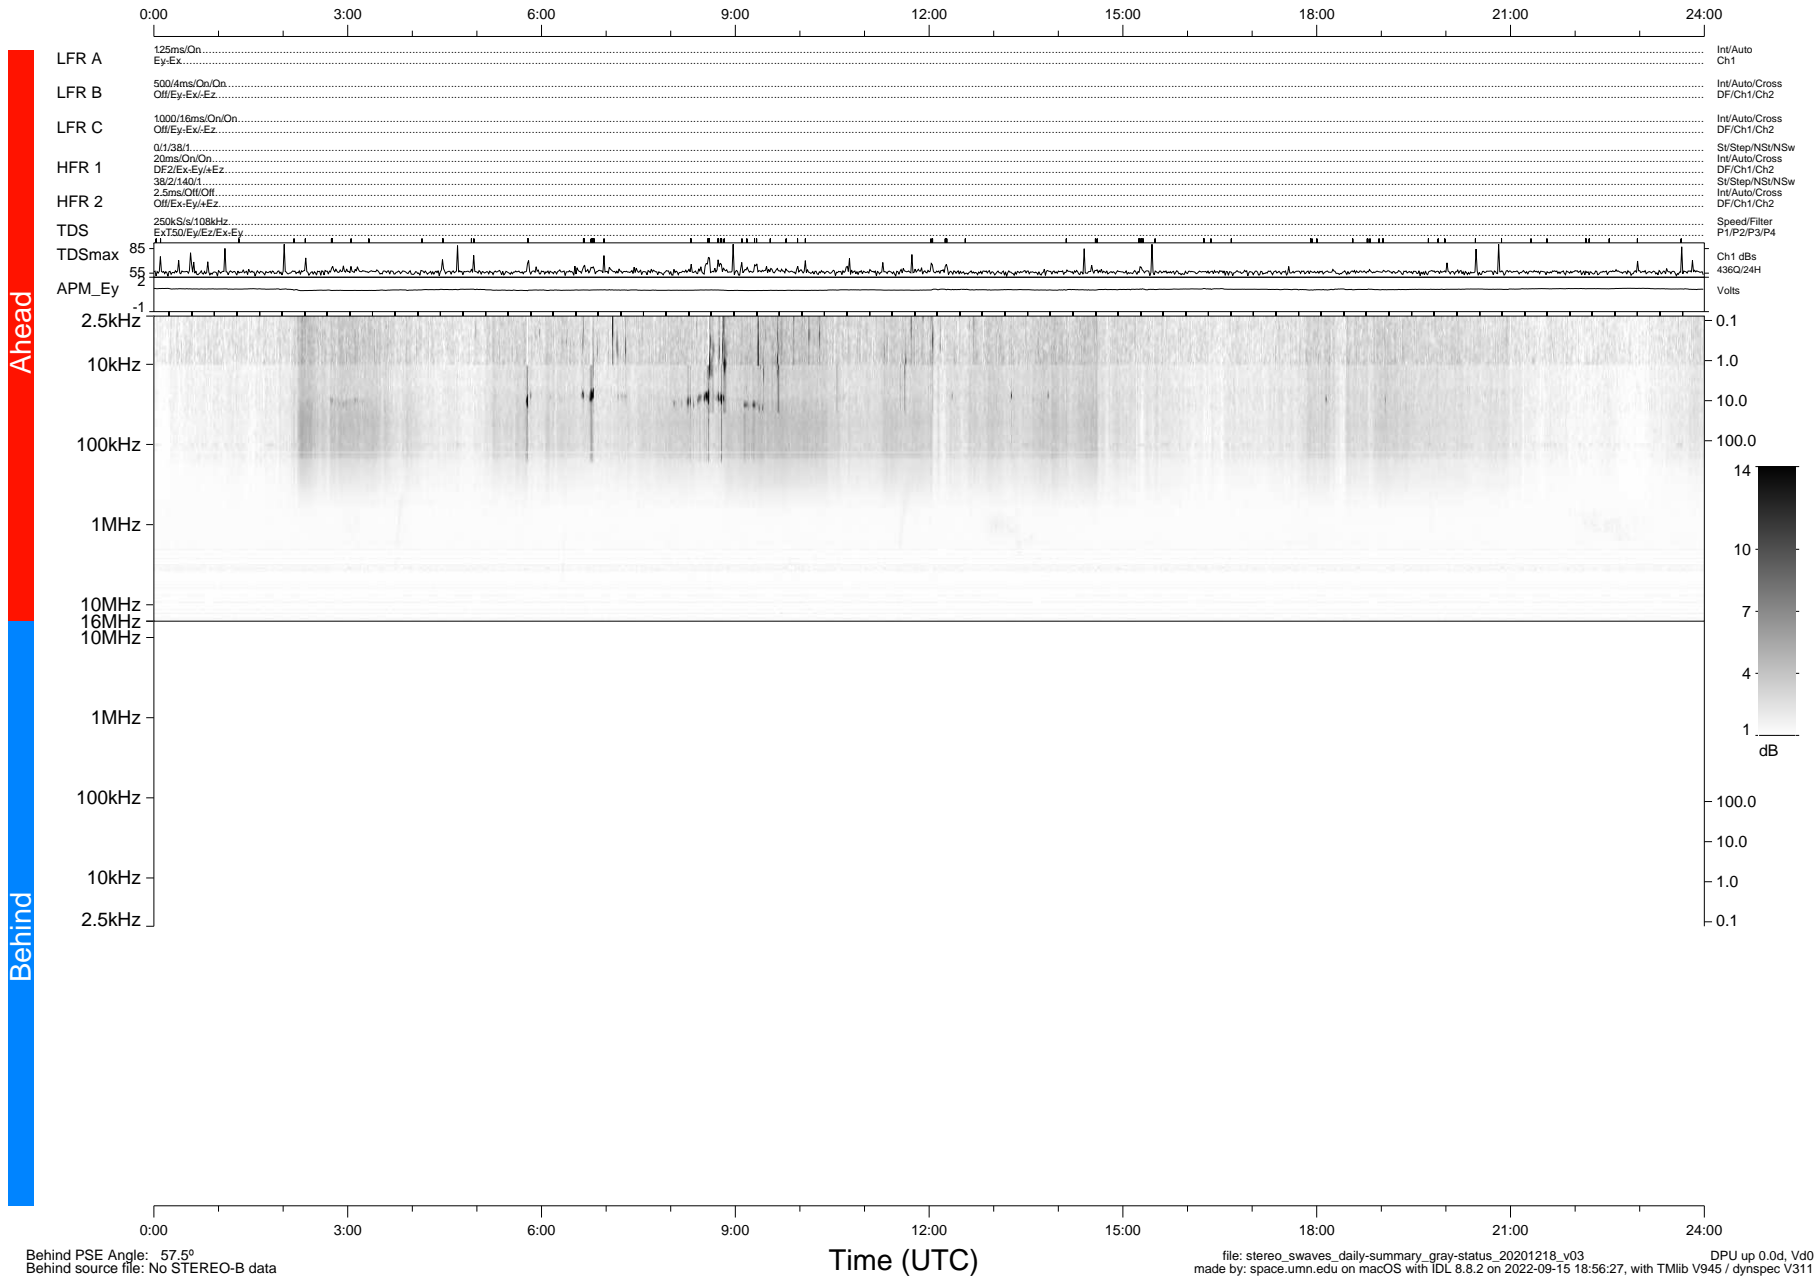

STEREO/WAVES Daily Summary - 18-Dec-2020 (DOY 353)

Ahead source file: swaves_ahead_2020_353_1_05.fin (Recovery: 100.0% HK, 119% Pkts)
 Ahead PSE Angle: -57.3°

DPU up 1990.9d, V412d32

Behind PSE Angle: 57.5°
 Behind source file: No STEREO-B data

Time (UTC)

file: stereo_swaves_daily-summary_gray-status_20201218_v03
 made by: space.umn.edu on macOS with IDL 8.8.2 on 2022-09-15 18:56:27, with Tlib V945 / dynspec V311
 DPU up 0.0d, Vd0