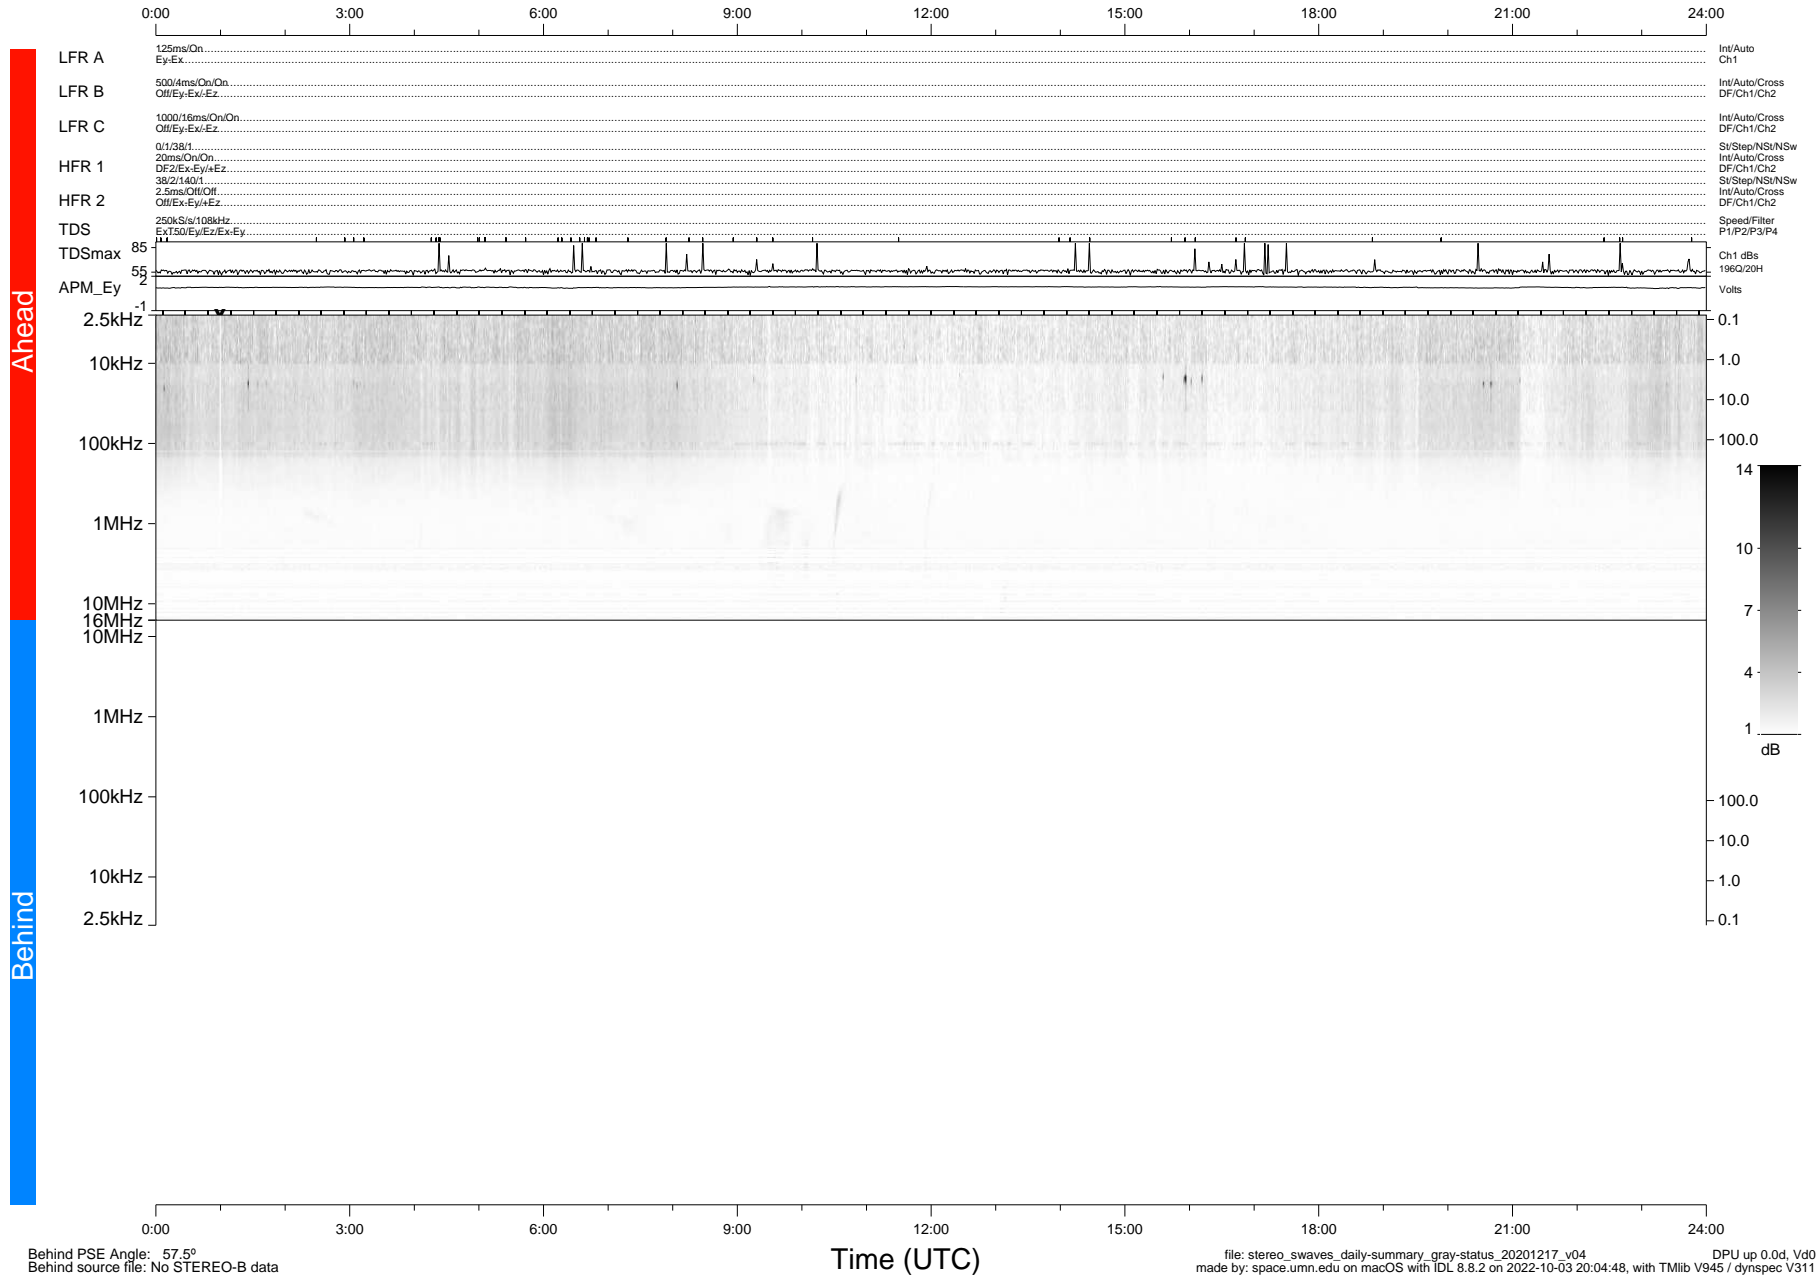

STEREO/WAVES Daily Summary - 17-Dec-2020 (DOY 352)

Ahead source file: swaves_ahead_2020_352_1_05.fin (Recovery: 100.0% HK, 83% Pkts)
 Ahead PSE Angle: -57.4°

DPU up 1989.9d, V412d32

Behind PSE Angle: 57.5°
 Behind source file: No STEREO-B data

file: stereo_swaves_daily-summary_gray-status_20201217_v04
 made by: space.umn.edu on macOS with IDL 8.8.2 on 2022-10-03 20:04:48, with Tlib V945 / dynspec V311
 DPU up 0.0d, Vd0