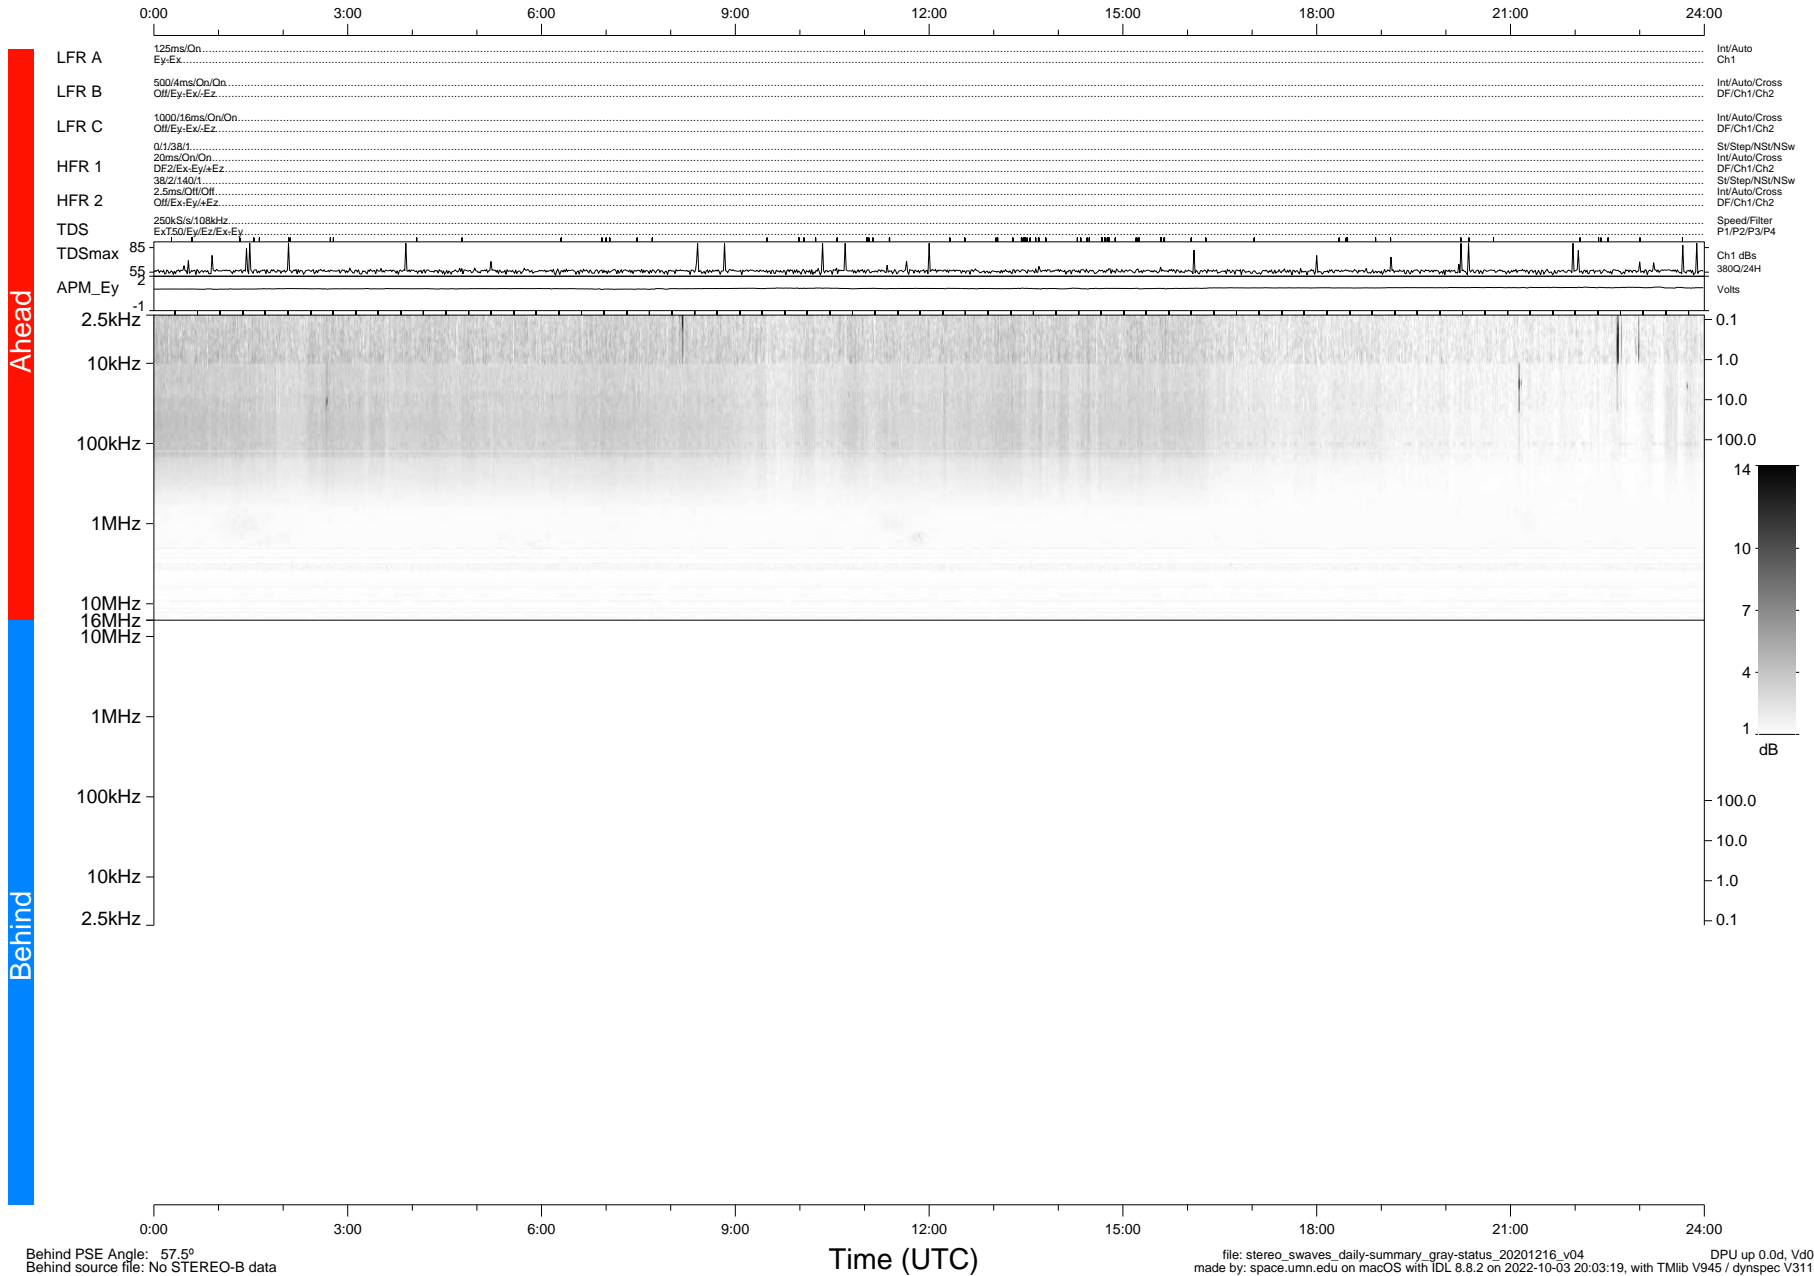

STEREO/WAVES Daily Summary - 16-Dec-2020 (DOY 351)

Ahead source file: swaves_ahead_2020_351_1_05.fin (Recovery: 100.0% HK, 110% Pkts)
 Ahead PSE Angle: -57.4°

DPU up 1988.9d, V412d32

Behind PSE Angle: 57.5°
 Behind source file: No STEREO-B data

file: stereo_swaves_daily-summary_gray-status_20201216_v04
 made by: space.umn.edu on macOS with IDL 8.8.2 on 2022-10-03 20:03:19, with Tlib V945 / dynspec V311
 DPU up 0.0d, Vd0