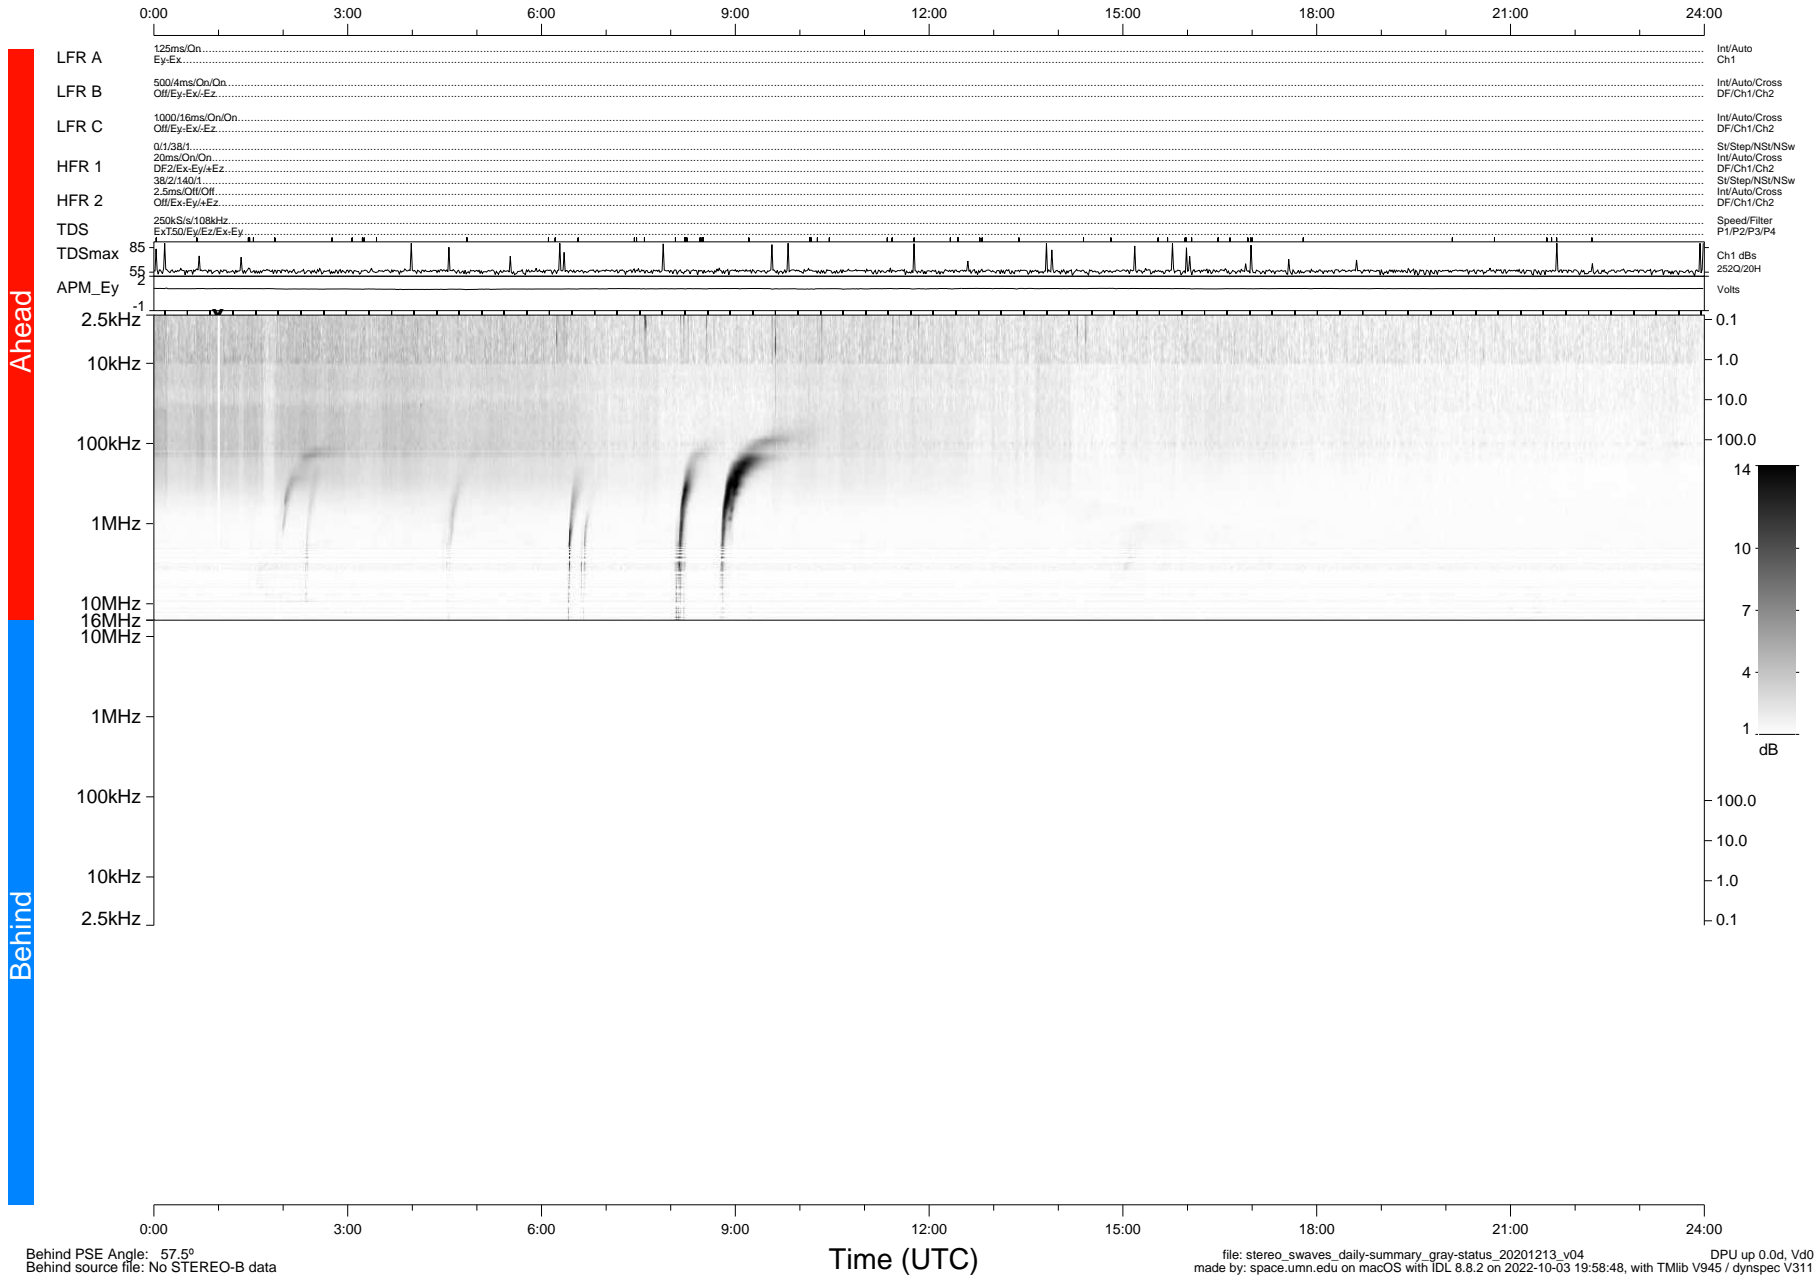

STEREO/WAVES Daily Summary - 13-Dec-2020 (DOY 348)

Ahead source file: swaves_ahead_2020_348_1_05.fin (Recovery: 100.0% HK, 91% Pkts)
 Ahead PSE Angle: -57.5°

DPU up 1985.9d, V412d32

Behind PSE Angle: 57.5°
 Behind source file: No STEREO-B data

Time (UTC)

file: stereo_swaves_daily-summary_gray-status_20201213_v04
 made by: space.umn.edu on macOS with IDL 8.8.2 on 2022-10-03 19:58:48, with Tlib V945 / dynspec V311
 DPU up 0.0d, Vd0