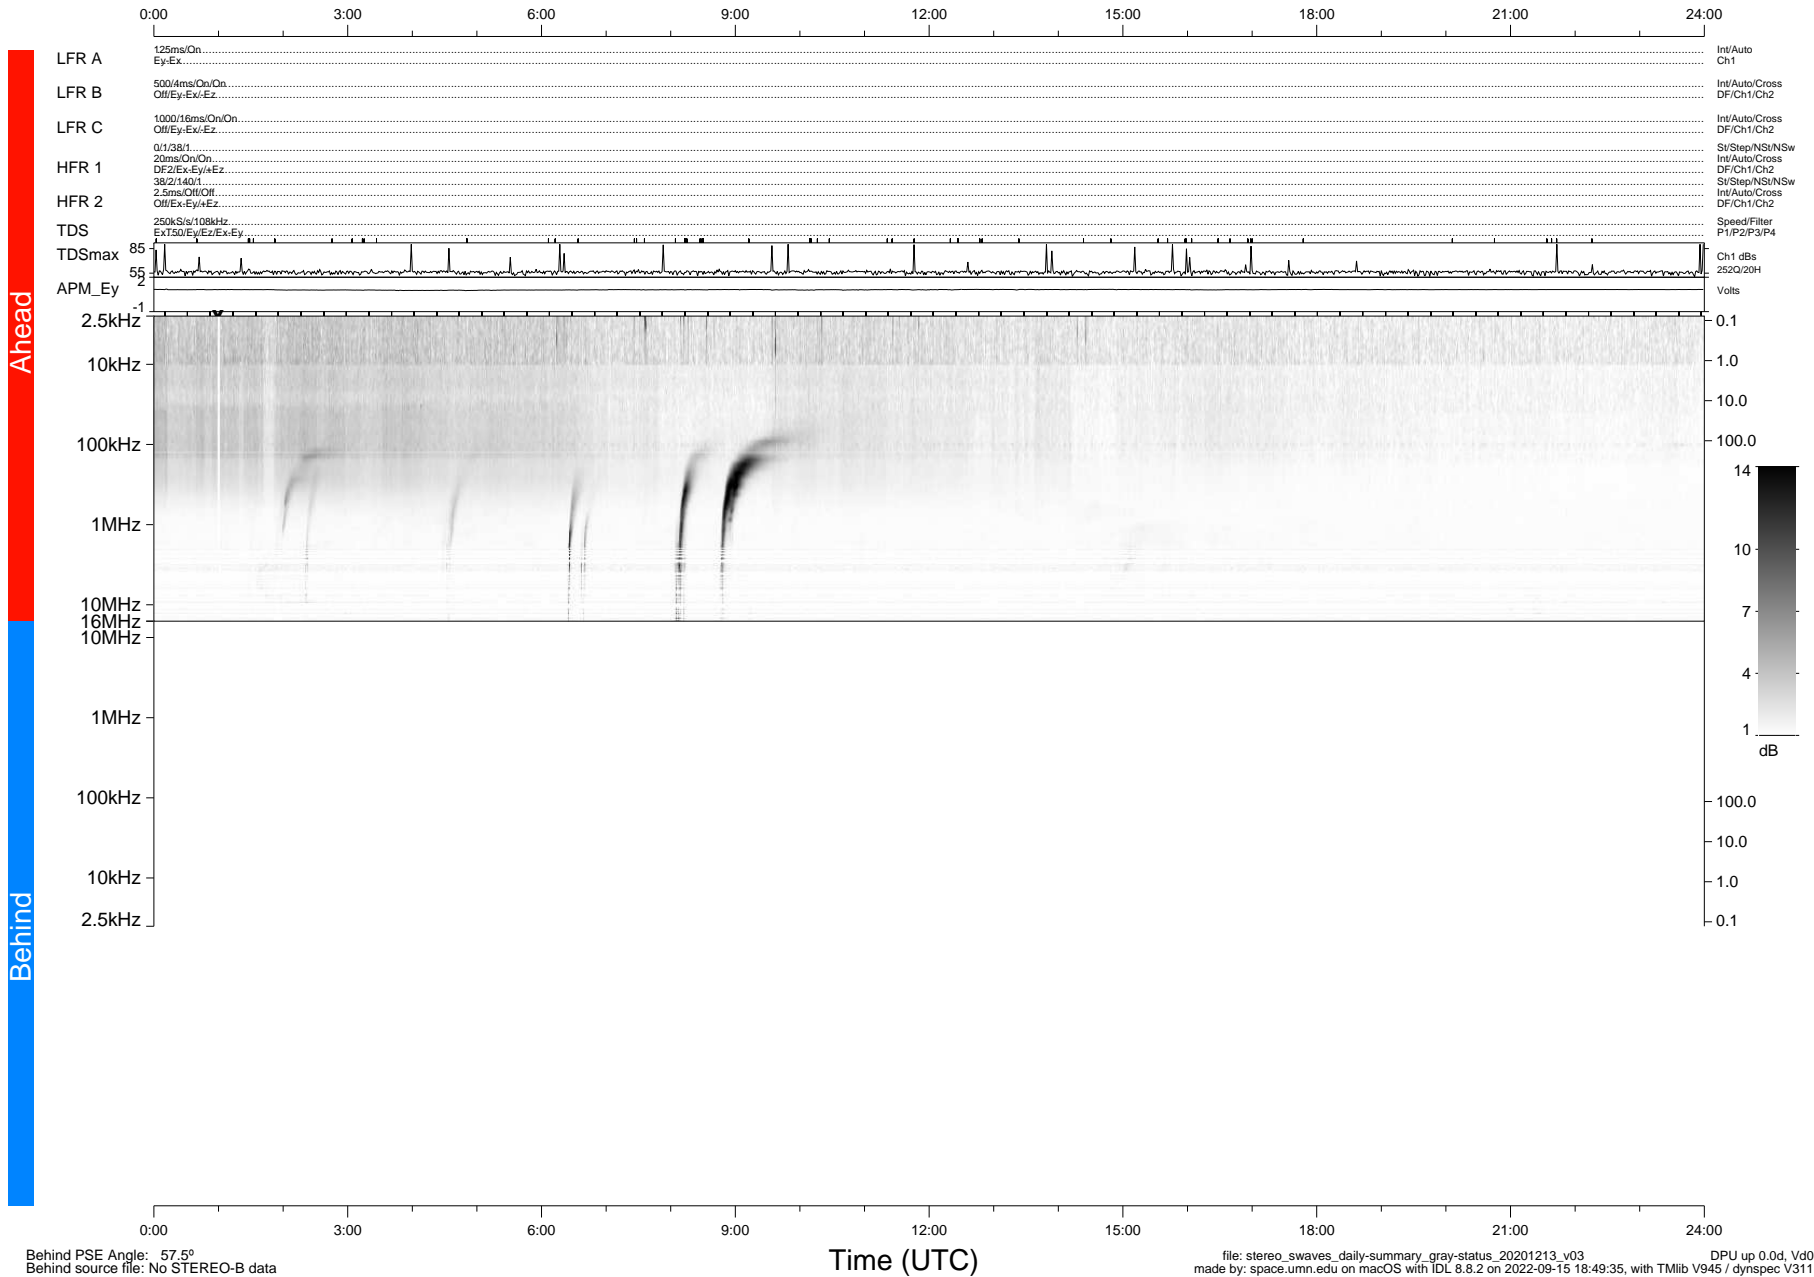

STEREO/WAVES Daily Summary - 13-Dec-2020 (DOY 348)

Ahead source file: swaves_ahead_2020_348_1_05.fin (Recovery: 100.0% HK, 91% Pkts)
 Ahead PSE Angle: -57.5°

DPU up 1985.9d, V412d32

Behind PSE Angle: 57.5°
 Behind source file: No STEREO-B data

file: stereo_swaves_daily-summary_gray-status_20201213_v03
 made by: space.umn.edu on macOS with IDL 8.8.2 on 2022-09-15 18:49:35, with TLib V945 / dynspec V311
 DPU up 0.0d, Vd0