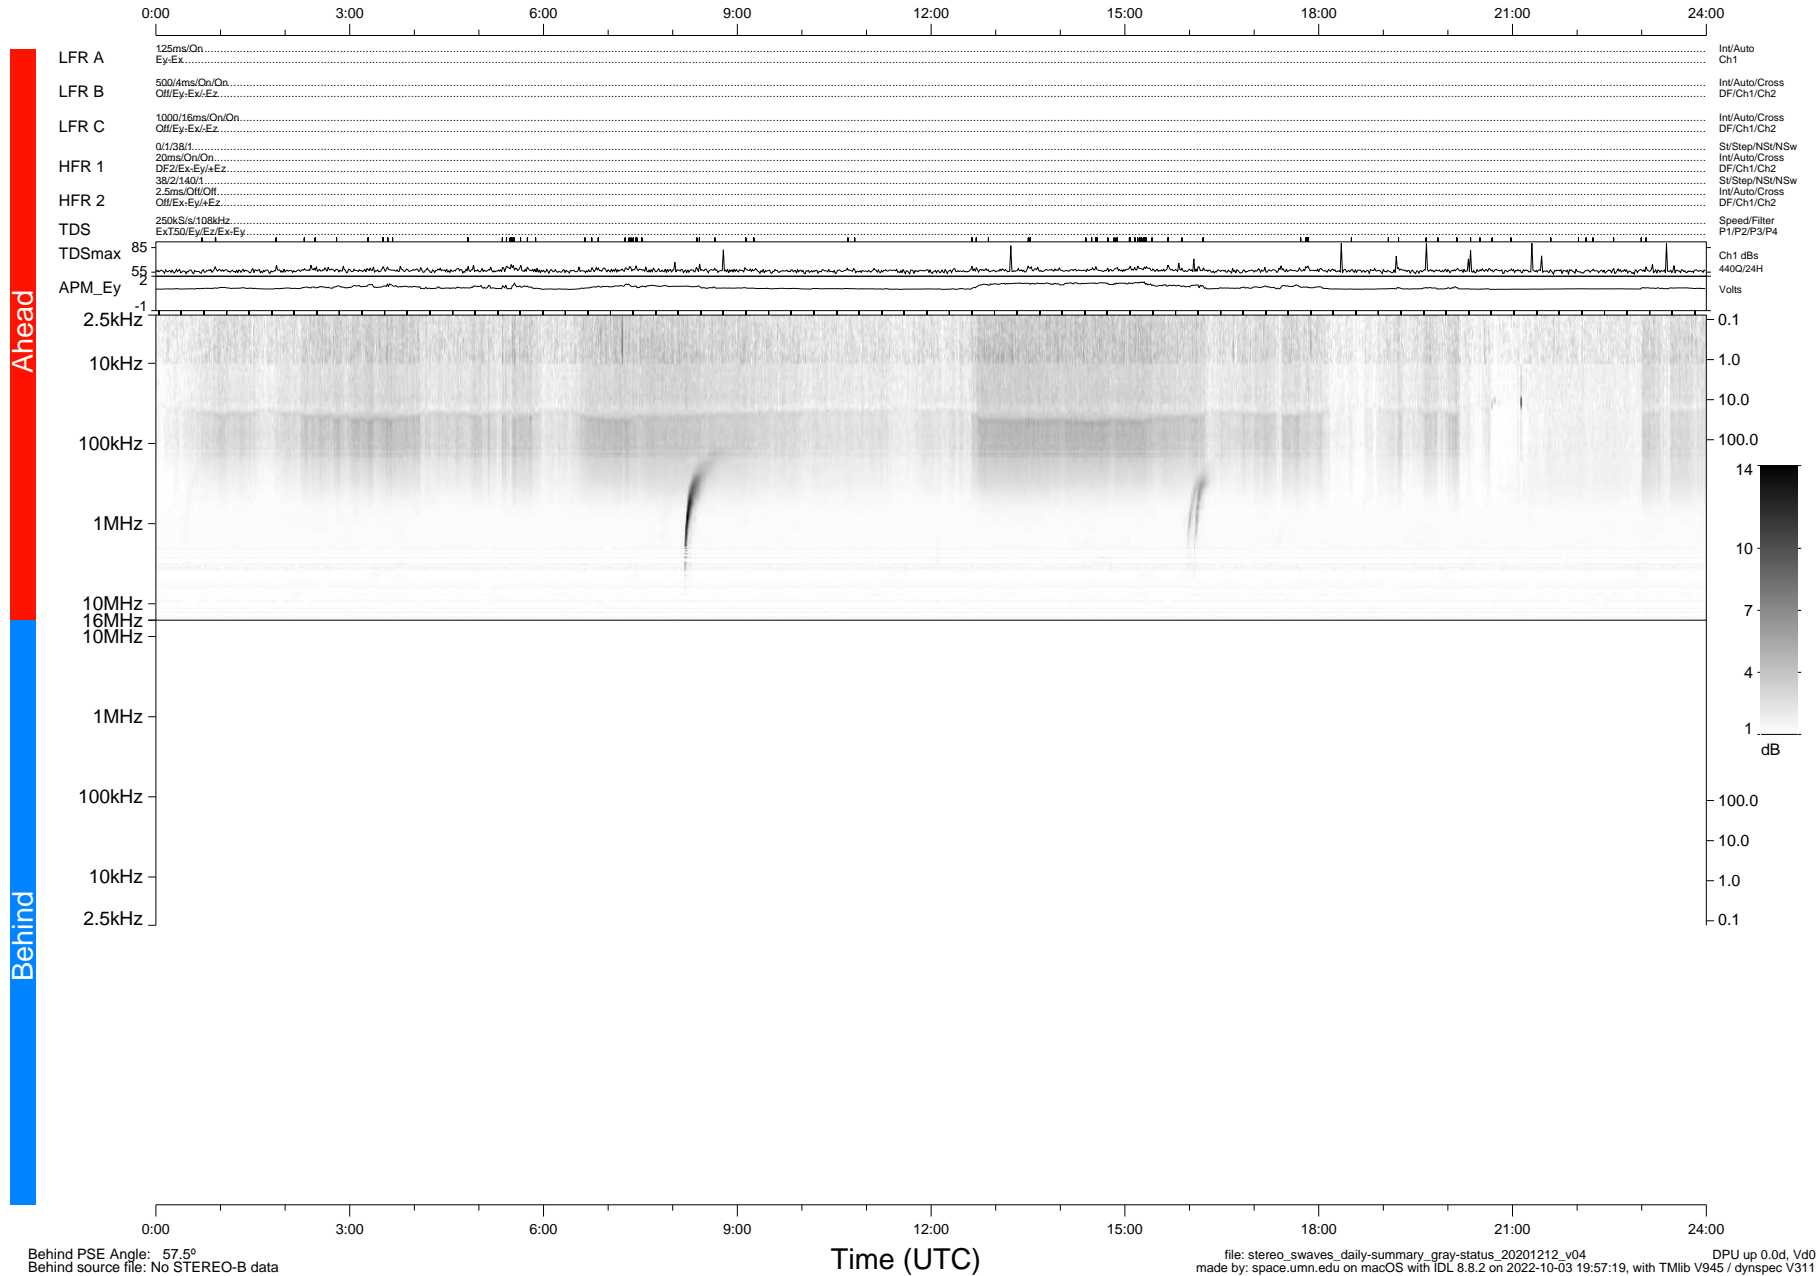

STEREO/WAVES Daily Summary - 12-Dec-2020 (DOY 347)

Ahead source file: swaves_ahead_2020_347_1_05.fin (Recovery: 100.0% HK, 119% Pkts)
 Ahead PSE Angle: -57.5°

DPU up 1984.9d, V412d32

Behind PSE Angle: 57.5°
 Behind source file: No STEREO-B data

file: stereo_swaves_daily-summary_gray-status_20201212_v04 DPU up 0.0d, Vd0
 made by: space.umn.edu on macOS with IDL 8.8.2 on 2022-10-03 19:57:19, with Tlib V945 / dynspec V311