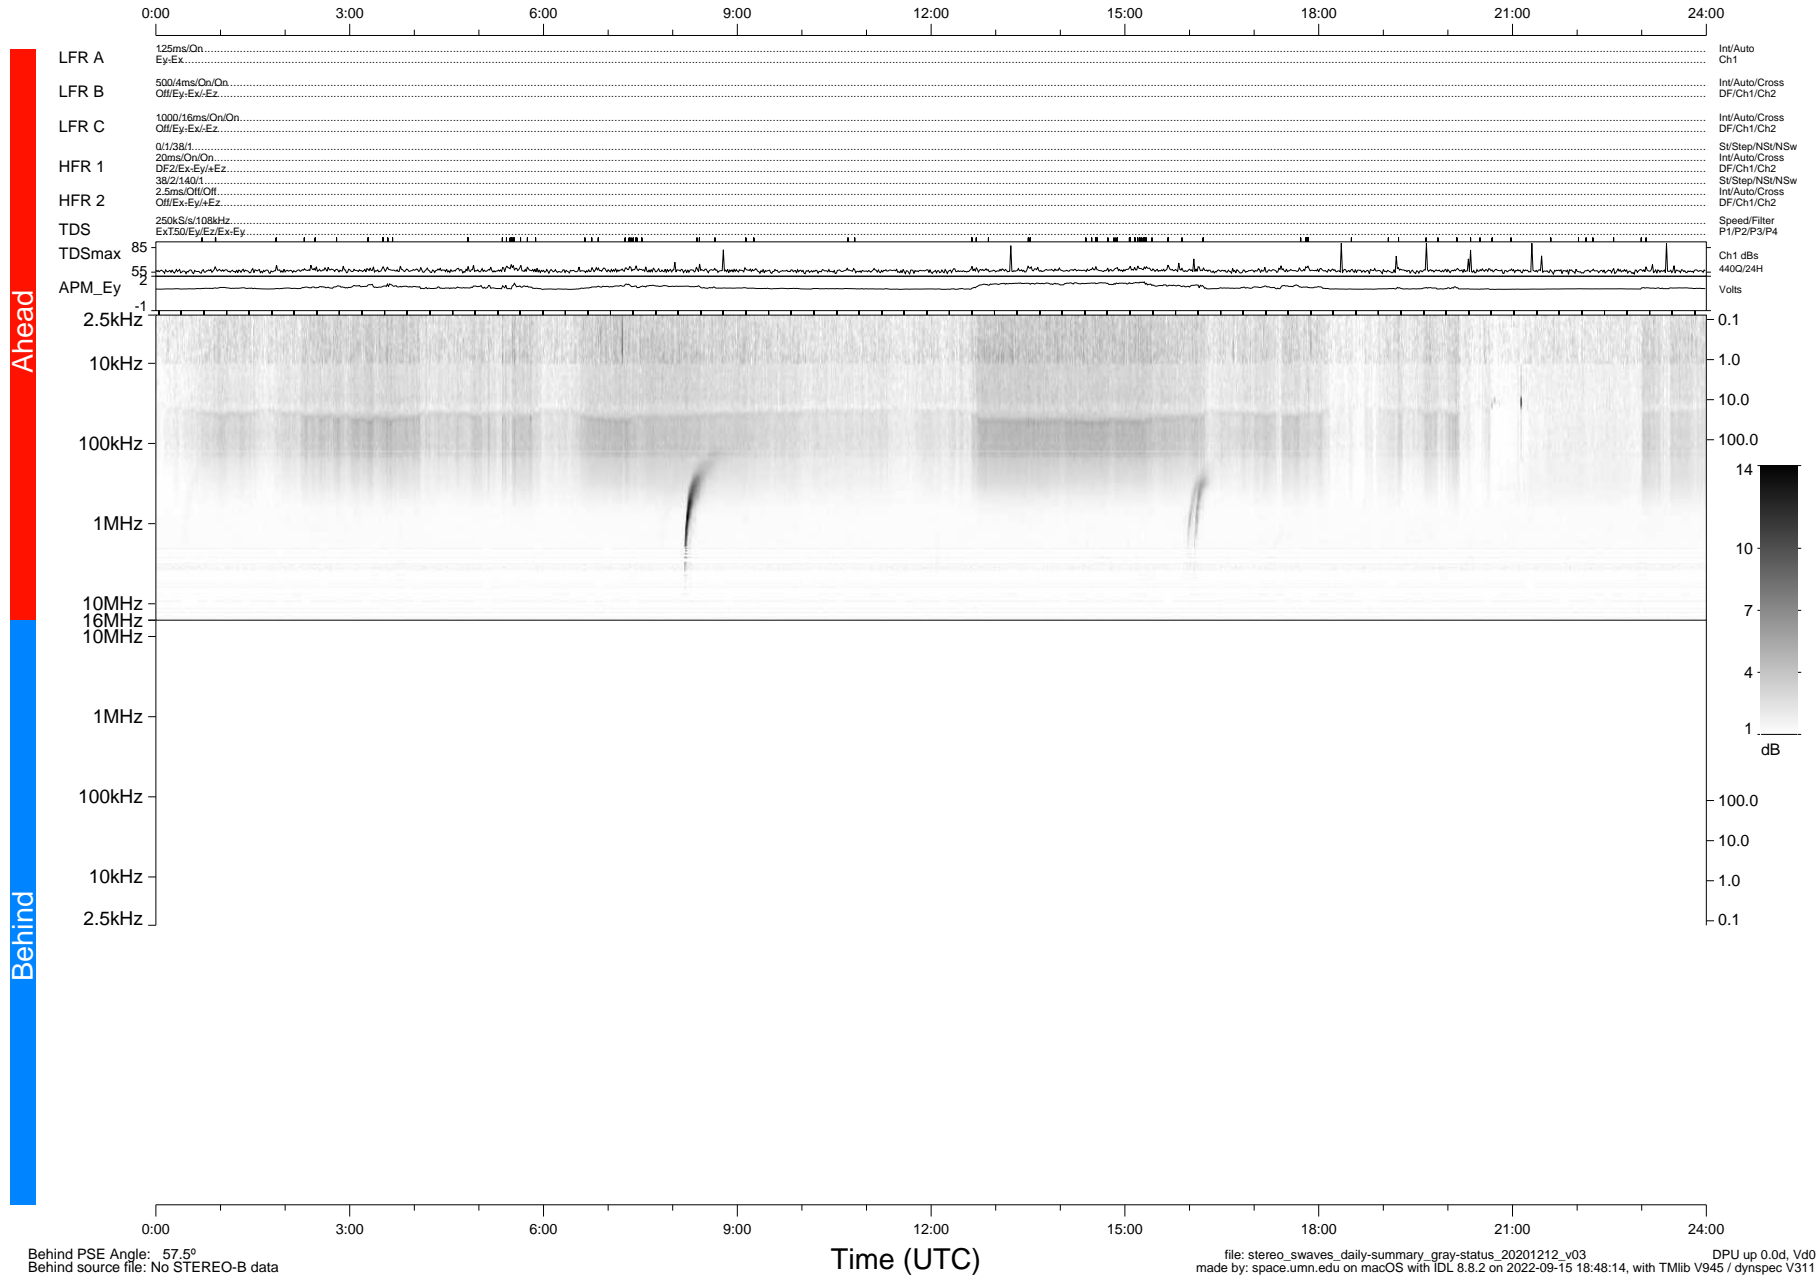

STEREO/WAVES Daily Summary - 12-Dec-2020 (DOY 347)

Ahead source file: swaves_ahead_2020_347_1_05.fin (Recovery: 100.0% HK, 119% Pkts)
Ahead PSE Angle: -57.5°

DPU up 1984.9d, V412d32

Behind PSE Angle: 57.5°
Behind source file: No STEREO-B data