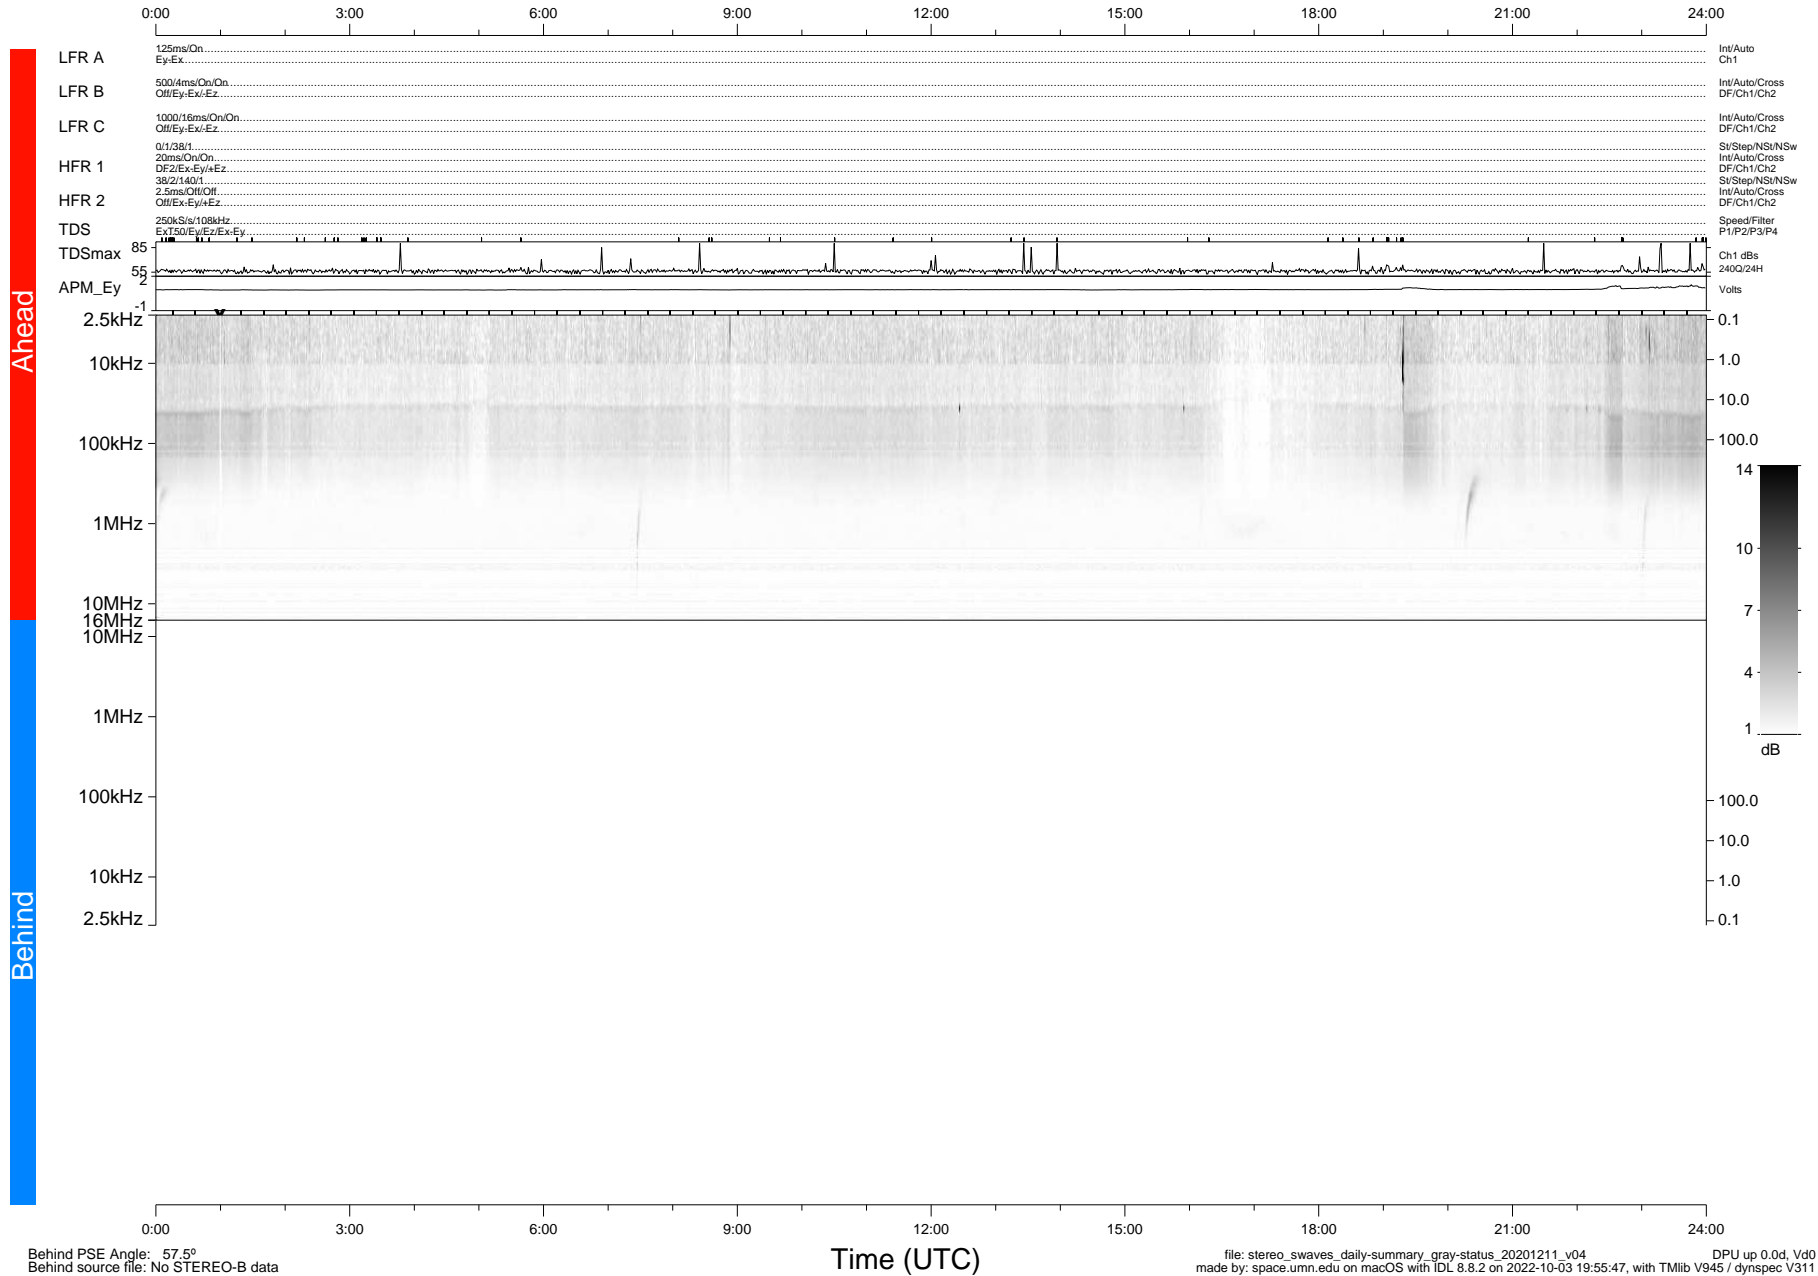

STEREO/WAVES Daily Summary - 11-Dec-2020 (DOY 346)

Ahead source file: swaves_ahead_2020_346_1_05.fin (Recovery: 100.0% HK, 90% Pkts)
 Ahead PSE Angle: -57.6°

DPU up 1983.9d, V412d32

Behind PSE Angle: 57.5°
 Behind source file: No STEREO-B data

file: stereo_swaves_daily-summary_gray-status_20201211_v04
 made by: space.umn.edu on macOS with IDL 8.8.2 on 2022-10-03 19:55:47, with TLib V945 / dynspec V311
 DPU up 0.0d, Vd0