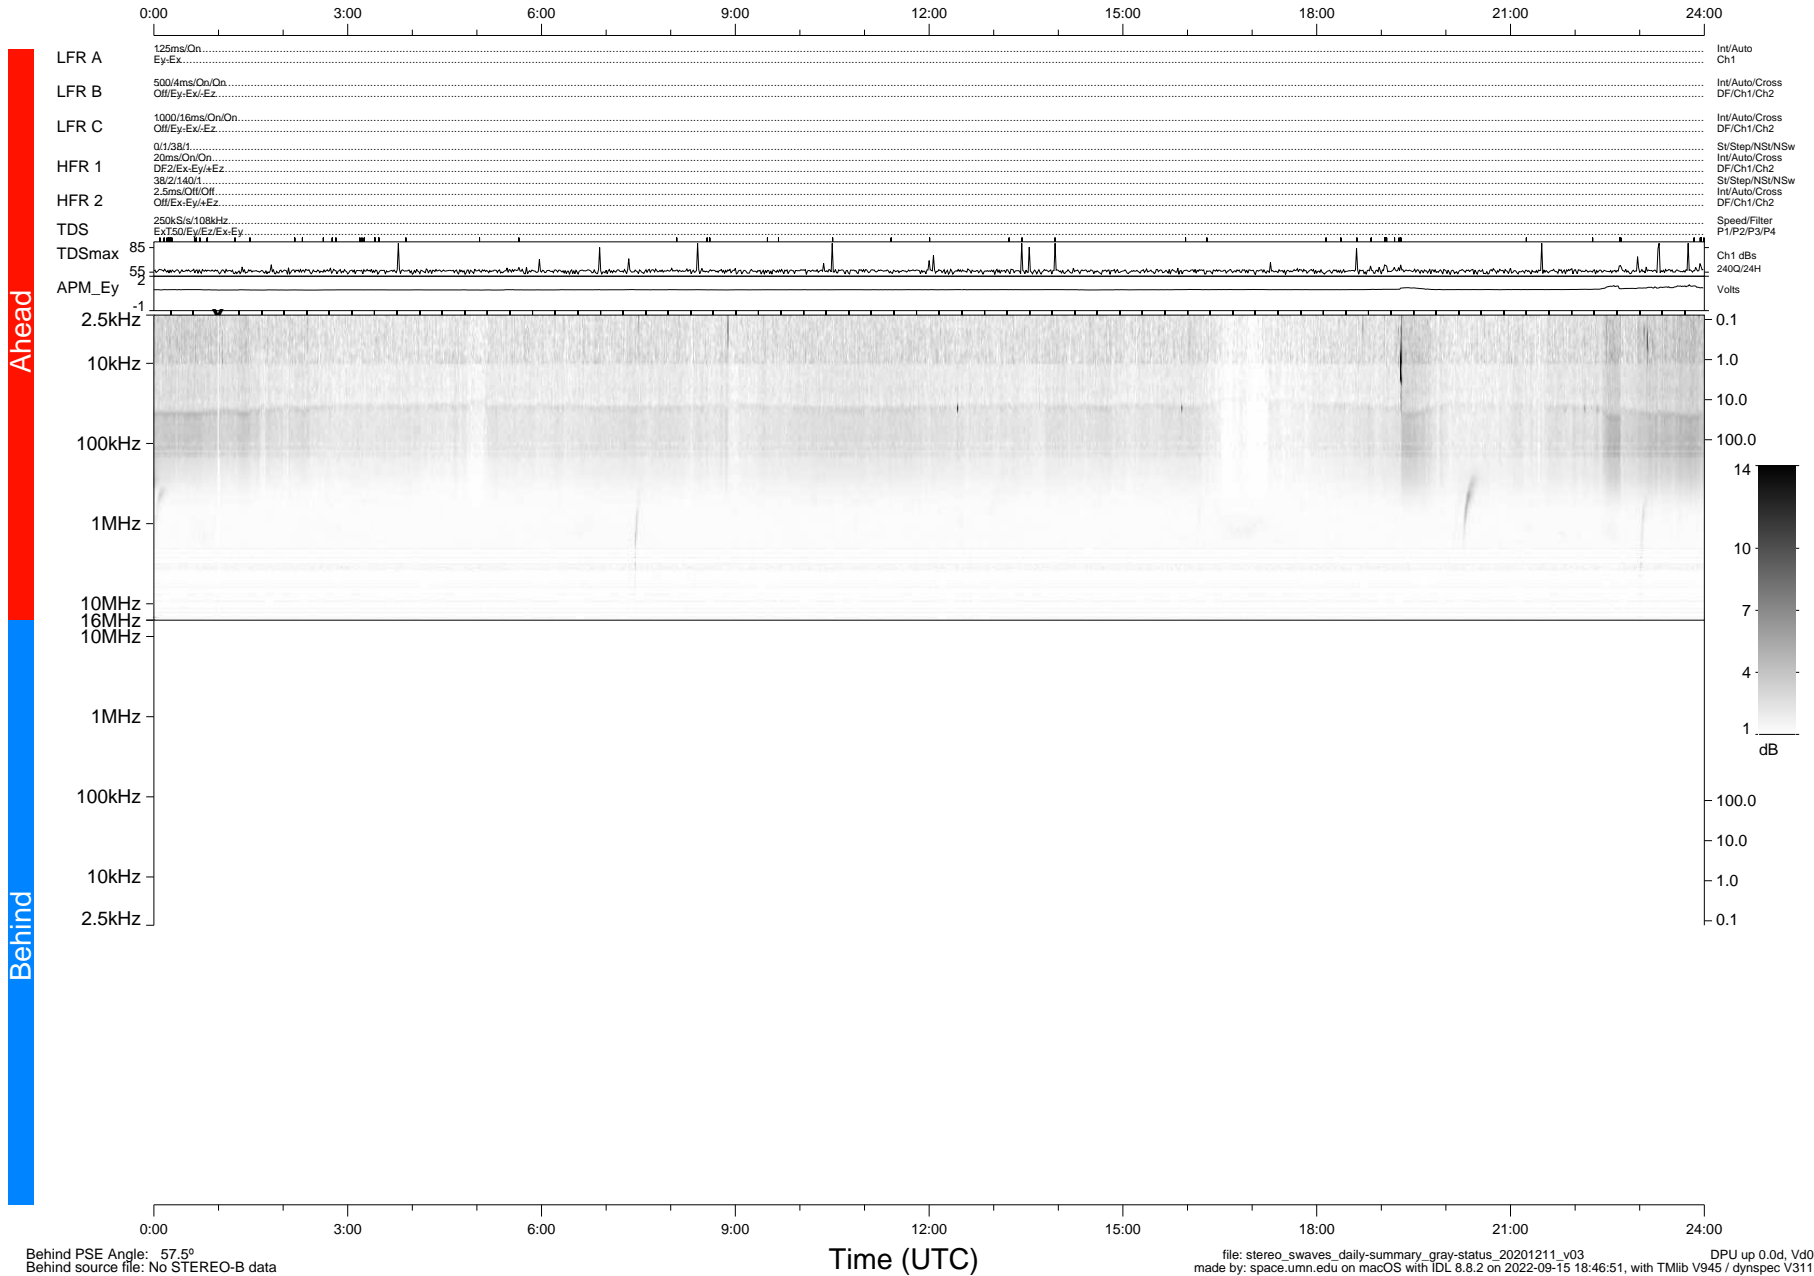

# STEREO/WAVES Daily Summary - 11-Dec-2020 (DOY 346)

Ahead source file: swaves\_ahead\_2020\_346\_1\_05.fin (Recovery: 100.0% HK, 90% Pkts)  
 Ahead PSE Angle: -57.6°

DPU up 1983.9d, V412d32

Behind PSE Angle: 57.5°  
 Behind source file: No STEREO-B data

Time (UTC)

file: stereo\_swaves\_daily-summary\_gray-status\_20201211\_v03 DPU up 0.0d, Vd0  
 made by: space.umn.edu on macOS with IDL 8.8.2 on 2022-09-15 18:46:51, with TLib V945 / dynspec V311