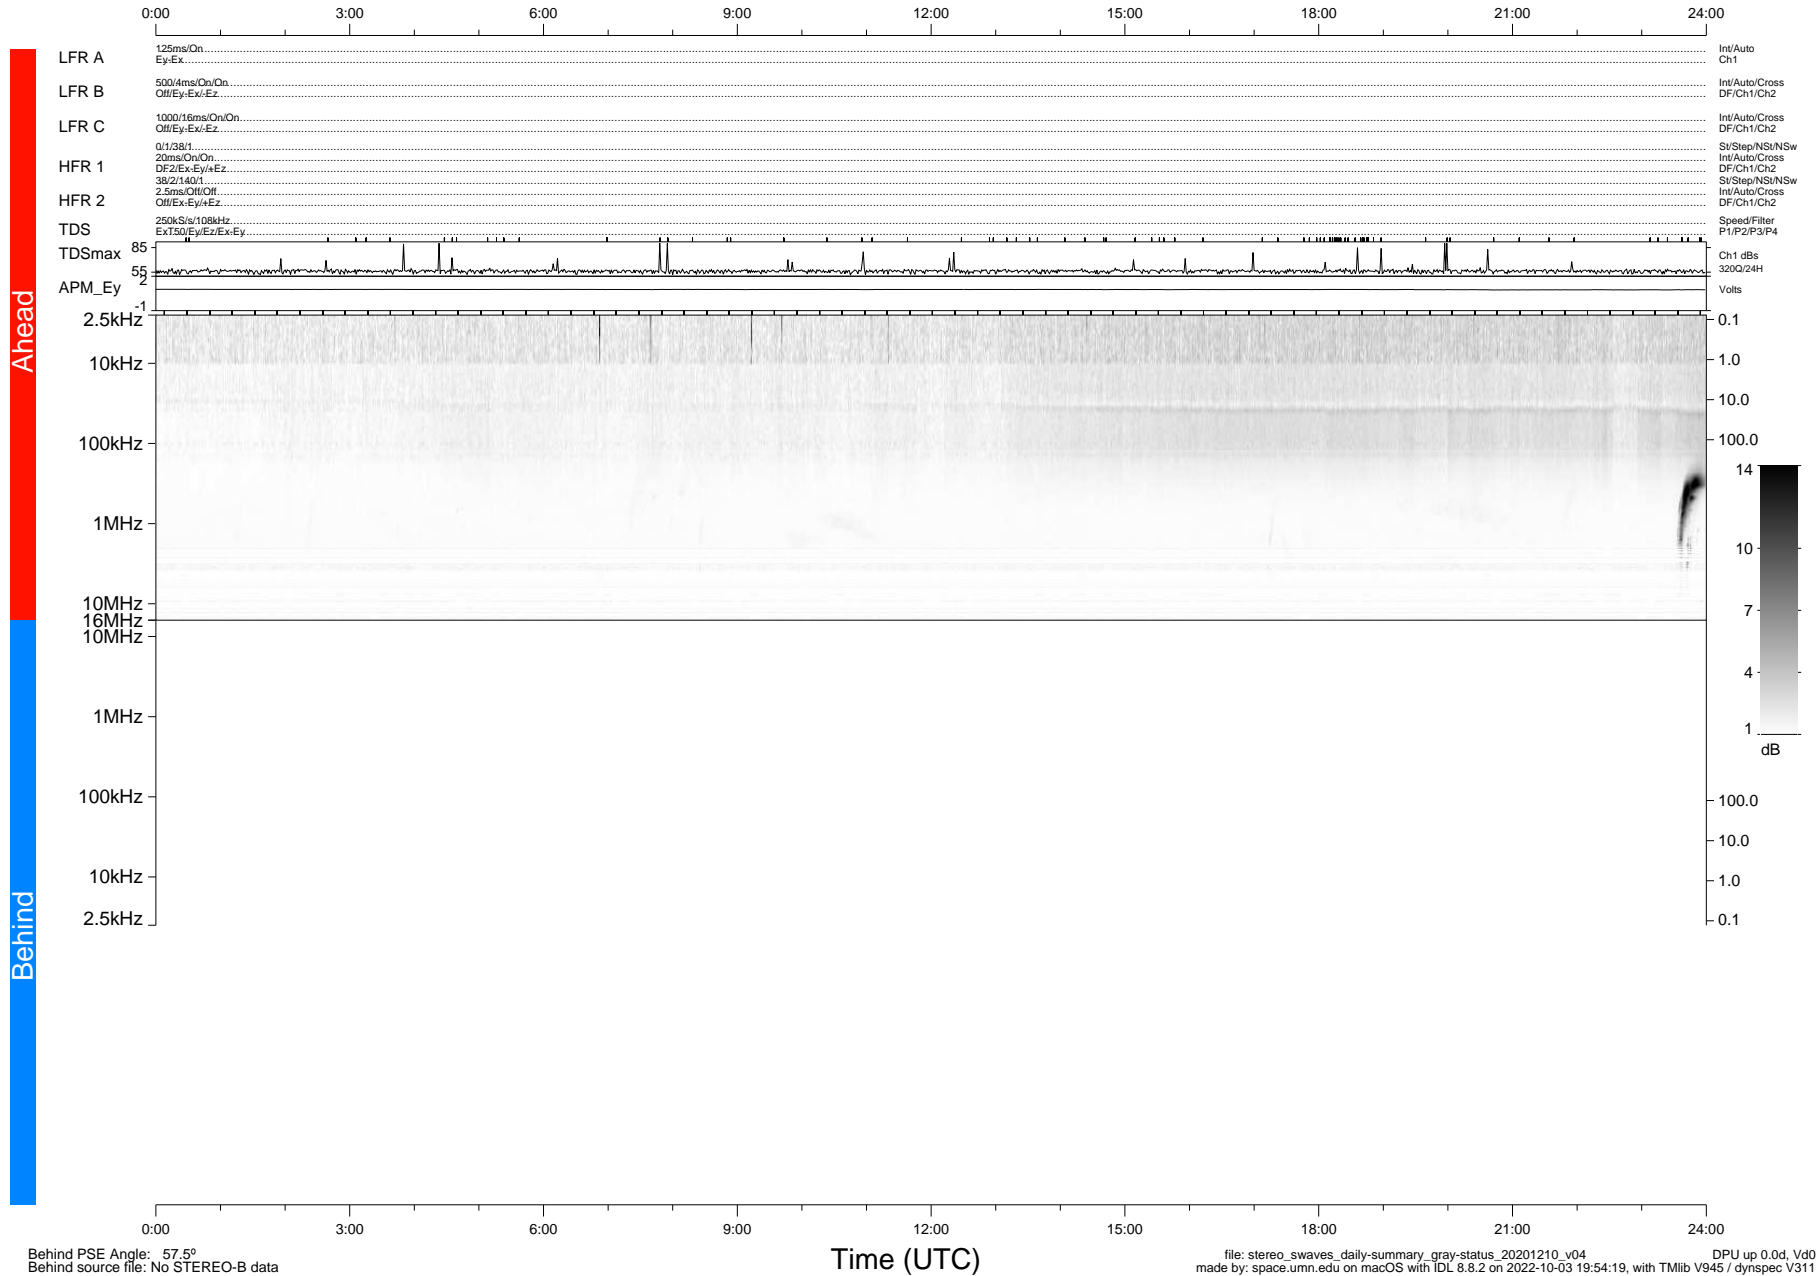

STEREO/WAVES Daily Summary - 10-Dec-2020 (DOY 345)

Ahead source file: swaves_ahead_2020_345_1_05.fin (Recovery: 100.0% HK, 102% Pkts)
 Ahead PSE Angle: -57.6°

DPU up 1982.9d, V412d32

Behind PSE Angle: 57.5°
 Behind source file: No STEREO-B data

Time (UTC)

file: stereo_swaves_daily-summary_gray-status_20201210_v04 DPU up 0.0d, Vd0
 made by: space.umn.edu on macOS with IDL 8.8.2 on 2022-10-03 19:54:19, with Tlib V945 / dynspec V311