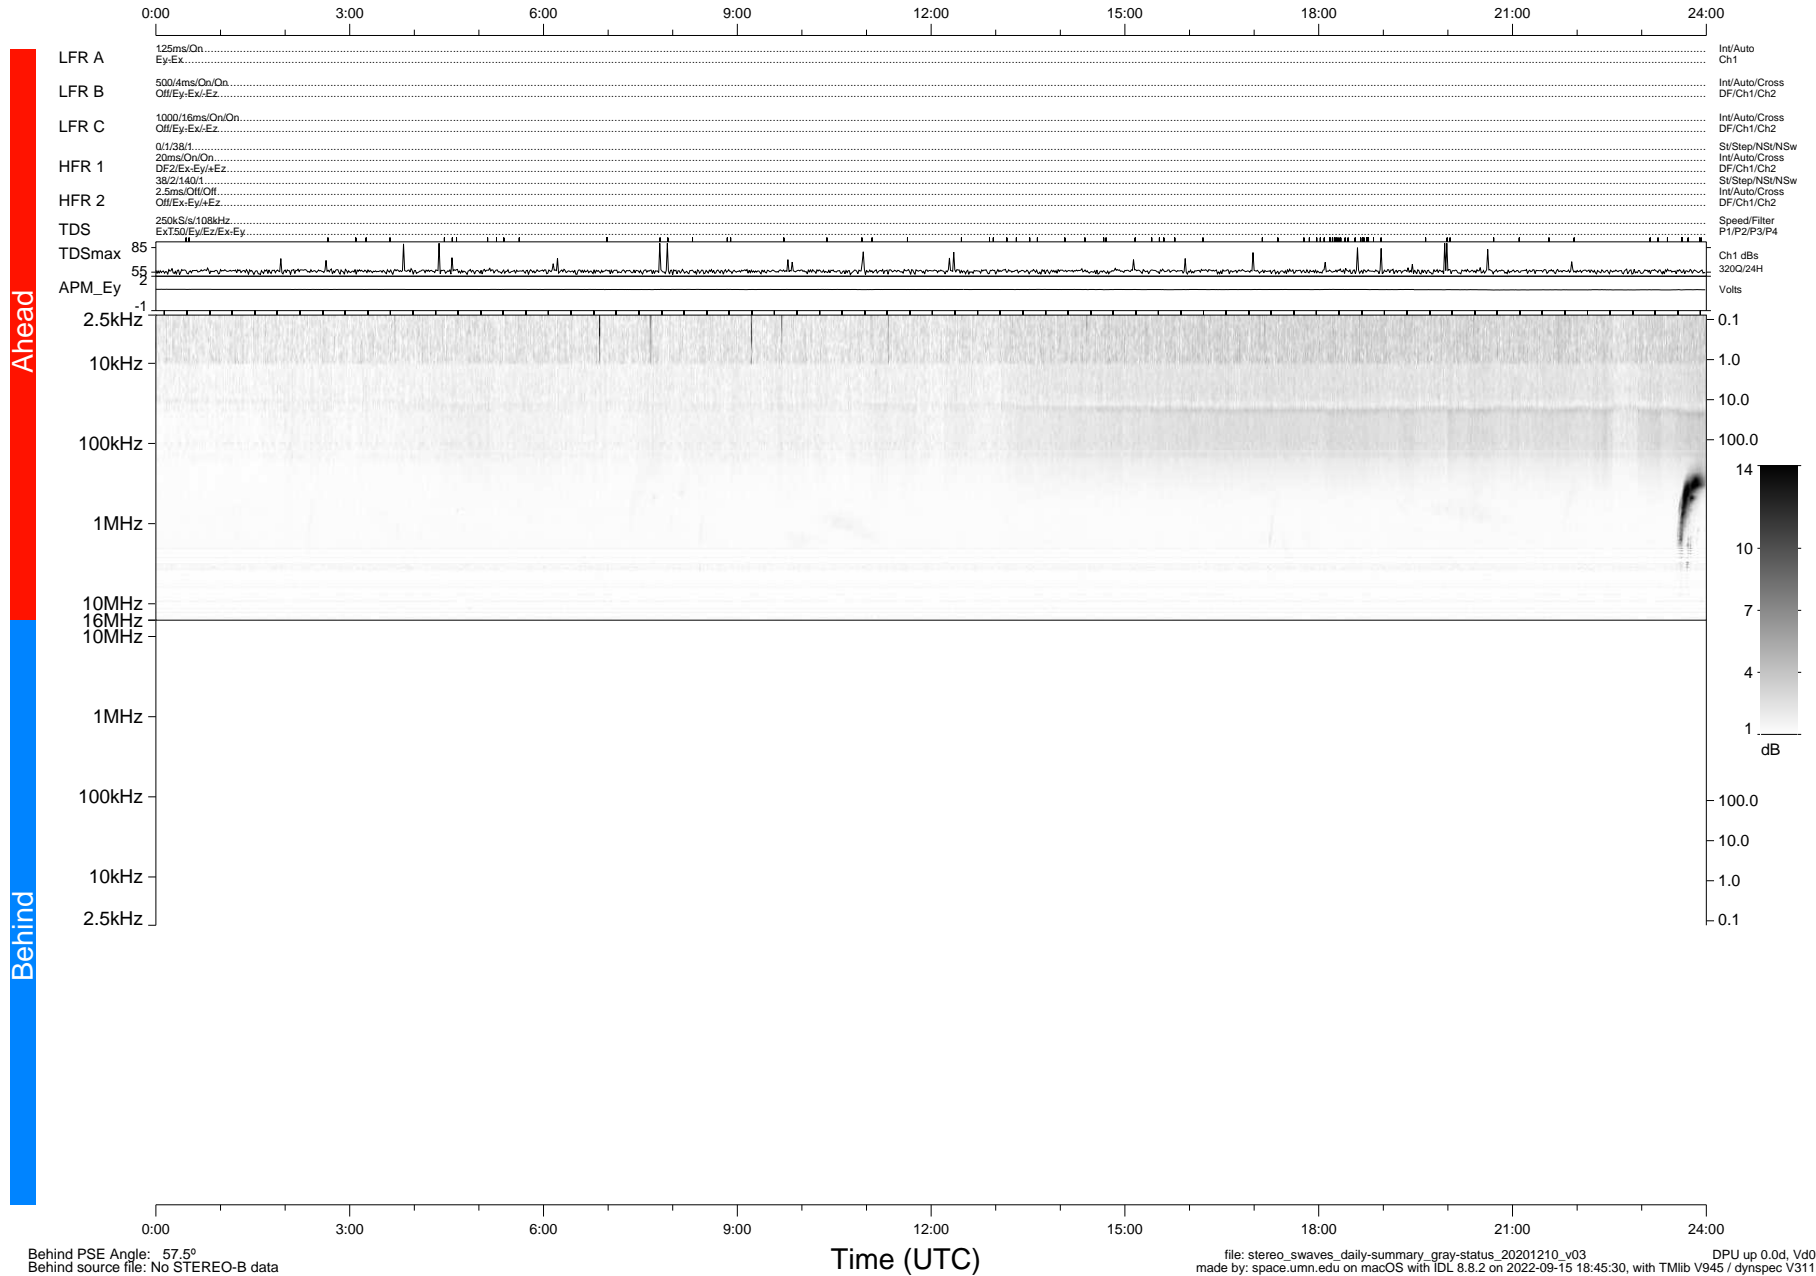

STEREO/WAVES Daily Summary - 10-Dec-2020 (DOY 345)

Ahead source file: swaves_ahead_2020_345_1_05.fin (Recovery: 100.0% HK, 102% Pkts)
 Ahead PSE Angle: -57.6°

DPU up 1982.9d, V412d32

Behind PSE Angle: 57.5°
 Behind source file: No STEREO-B data

Time (UTC)

file: stereo_swaves_daily-summary_gray-status_20201210_v03 DPU up 0.0d, Vd0
 made by: space.umn.edu on macOS with IDL 8.8.2 on 2022-09-15 18:45:30, with Tlib V945 / dynspec V311