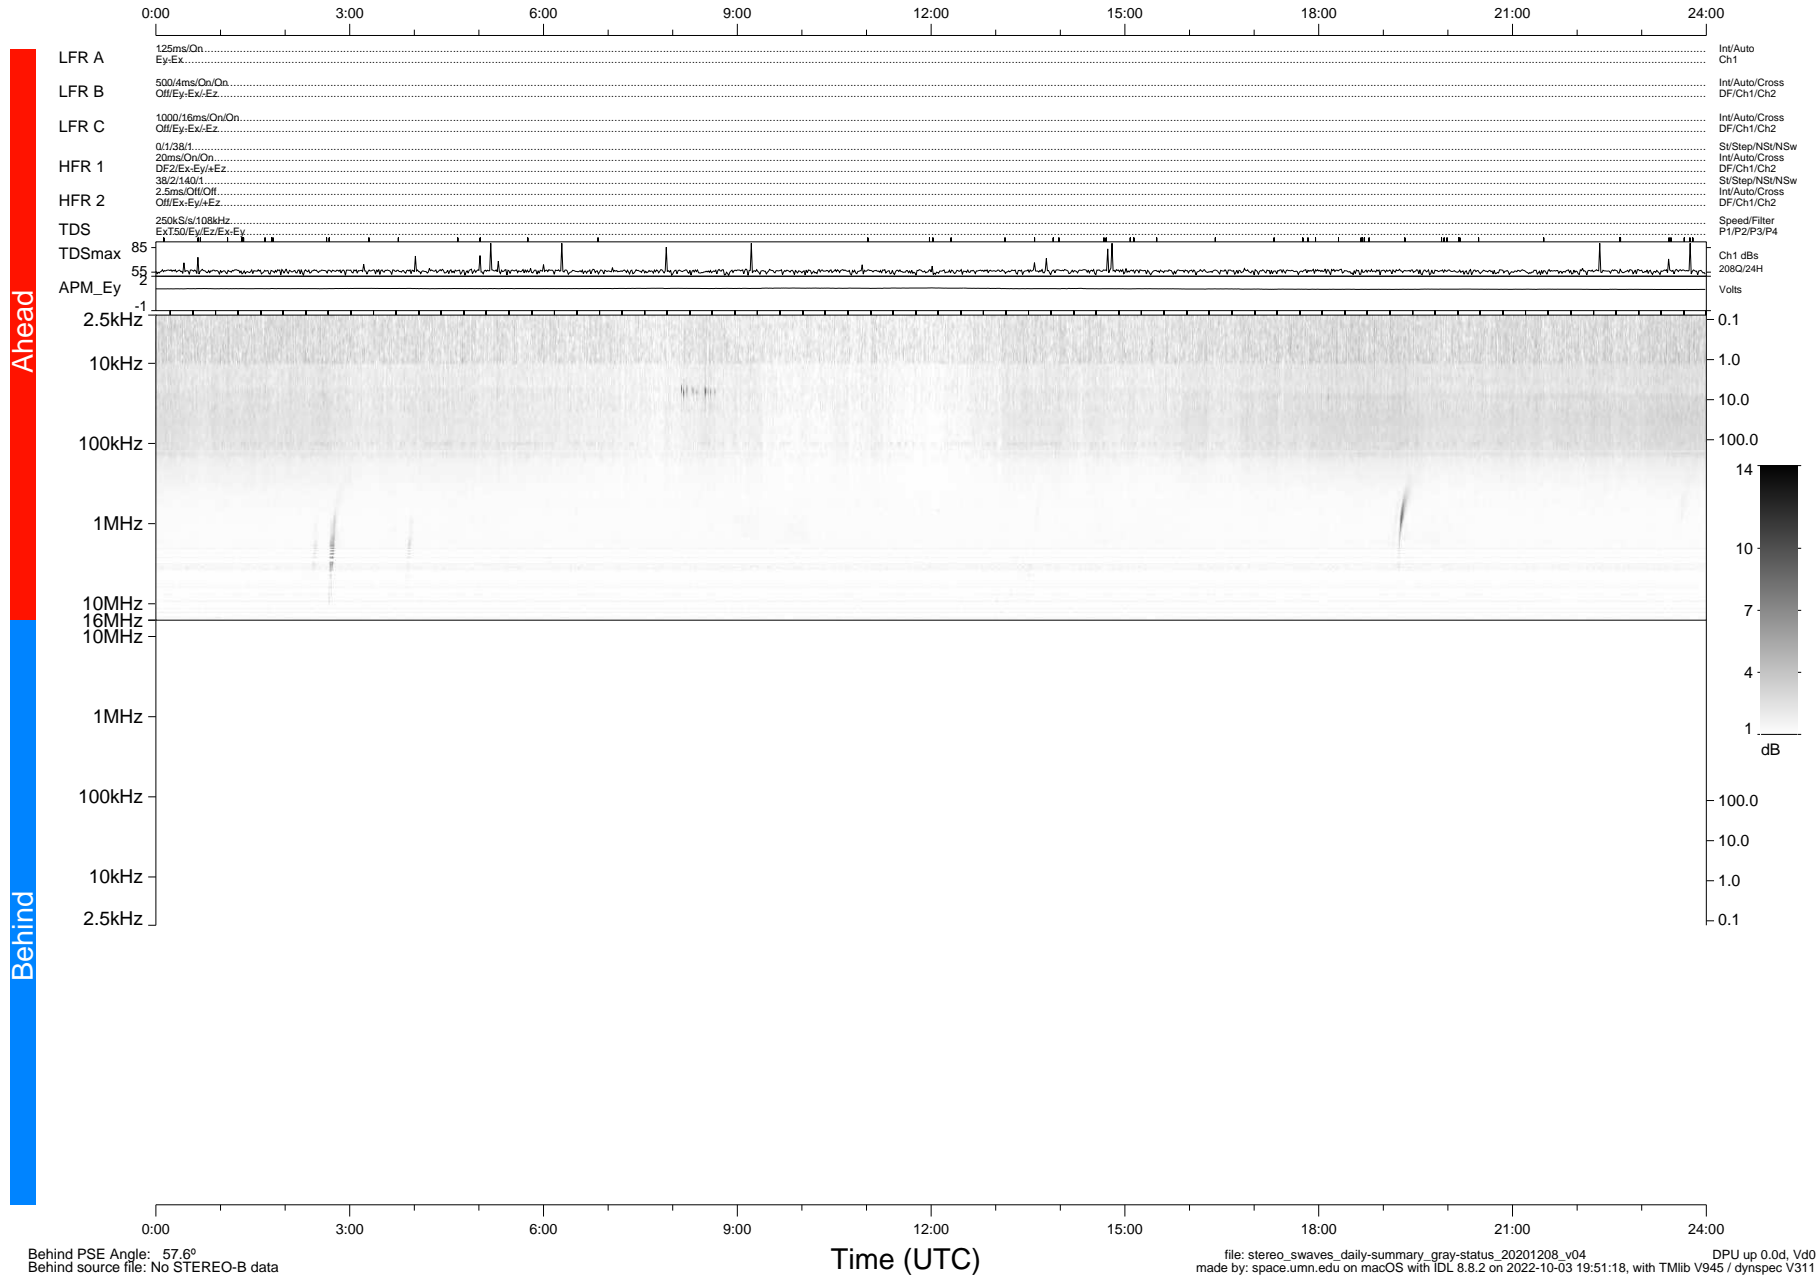

STEREO/WAVES Daily Summary - 08-Dec-2020 (DOY 343)

Ahead source file: swaves_ahead_2020_343_1_05.fin (Recovery: 100.0% HK, 85% Pkts)
 Ahead PSE Angle: -57.6°

DPU up 1980.9d, V412d32

Behind PSE Angle: 57.6°
 Behind source file: No STEREO-B data

file: stereo_swaves_daily-summary_gray-status_20201208_v04
 made by: space.umn.edu on macOS with IDL 8.8.2 on 2022-10-03 19:51:18, with TLib V945 / dynspec V311
 DPU up 0.0d, Vd0