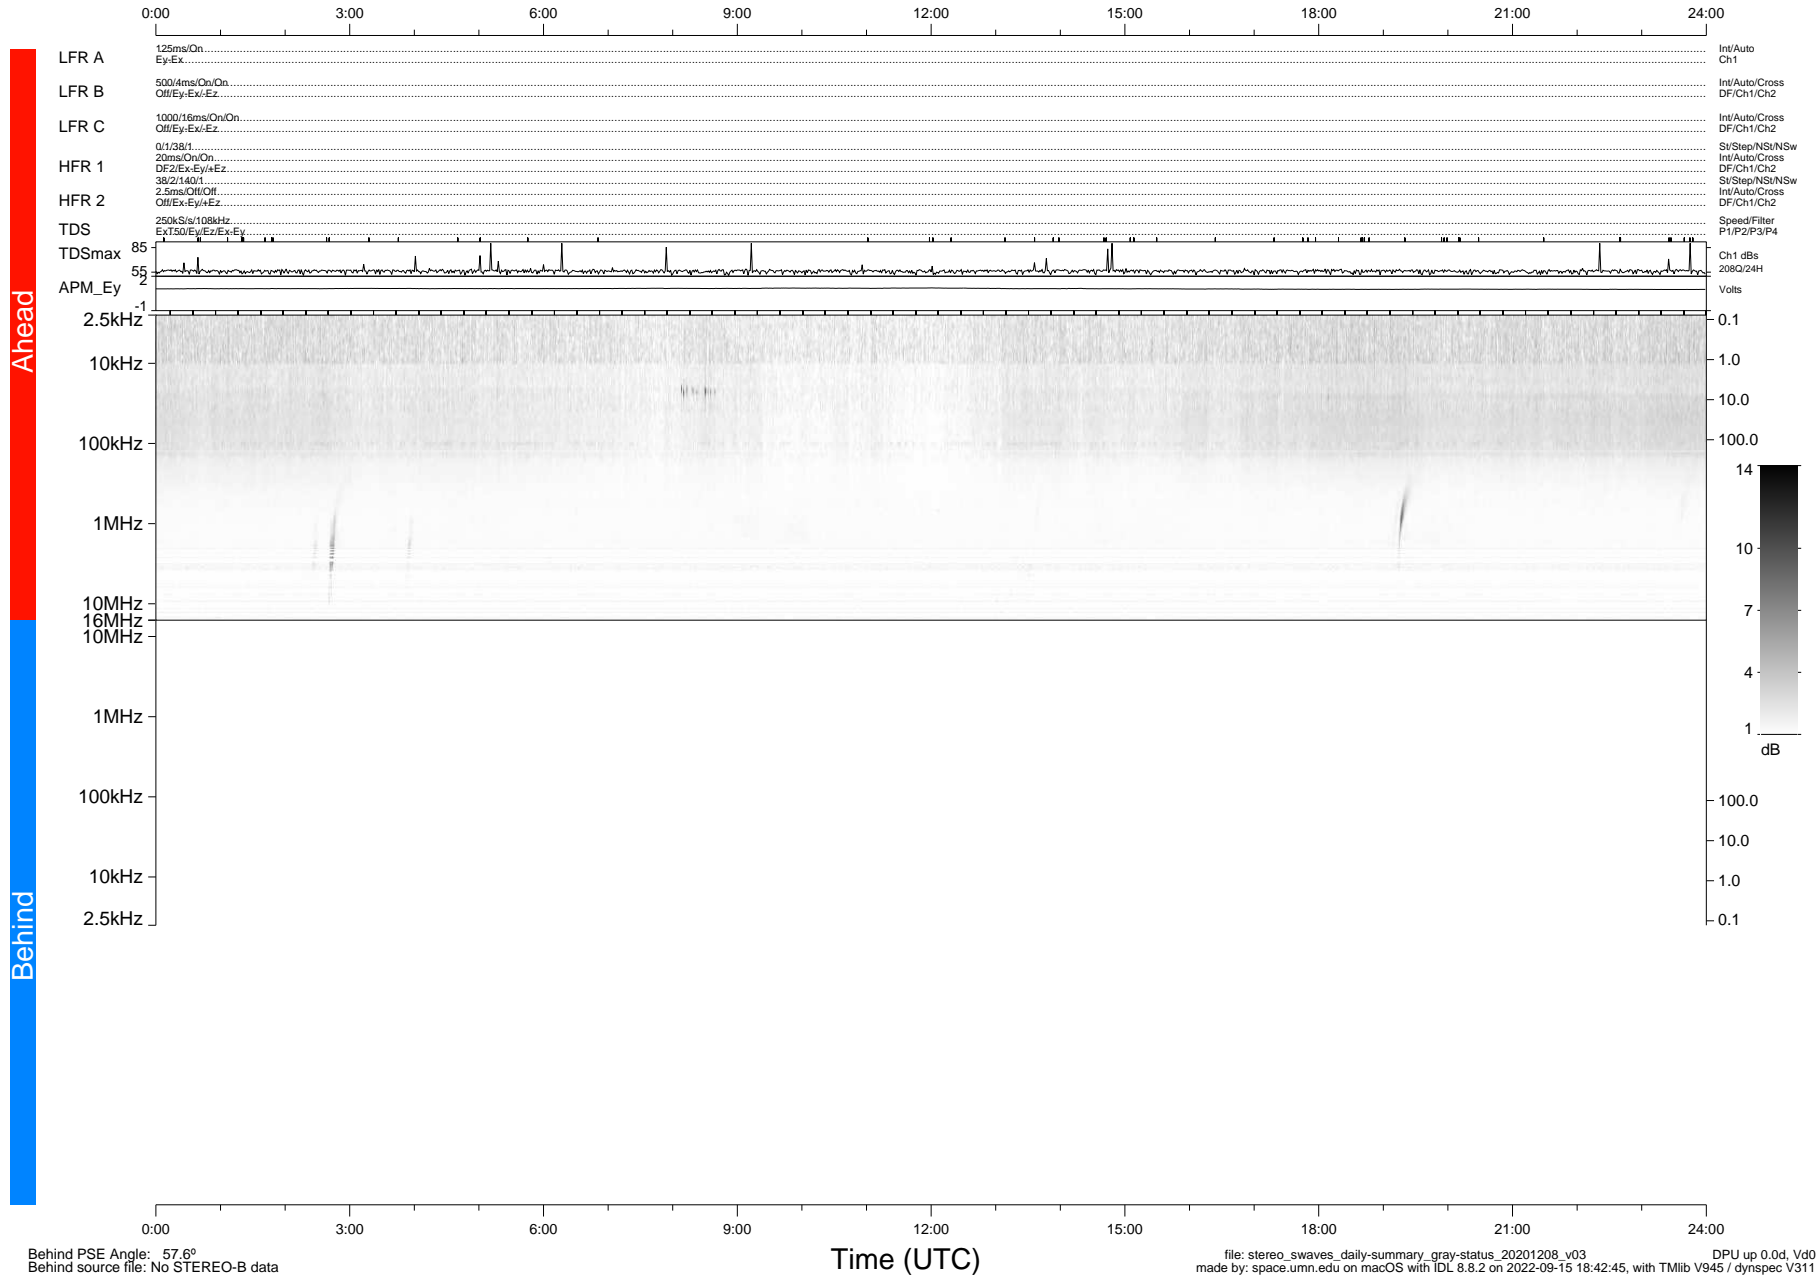

STEREO/WAVES Daily Summary - 08-Dec-2020 (DOY 343)

Ahead source file: swaves_ahead_2020_343_1_05.fin (Recovery: 100.0% HK, 85% Pkts)
 Ahead PSE Angle: -57.6°

DPU up 1980.9d, V412d32

Behind PSE Angle: 57.6°
 Behind source file: No STEREO-B data

file: stereo_swaves_daily-summary_gray-status_20201208_v03
 made by: space.umn.edu on macOS with IDL 8.8.2 on 2022-09-15 18:42:45, with Tlib V945 / dynspec V311
 DPU up 0.0d, Vd0