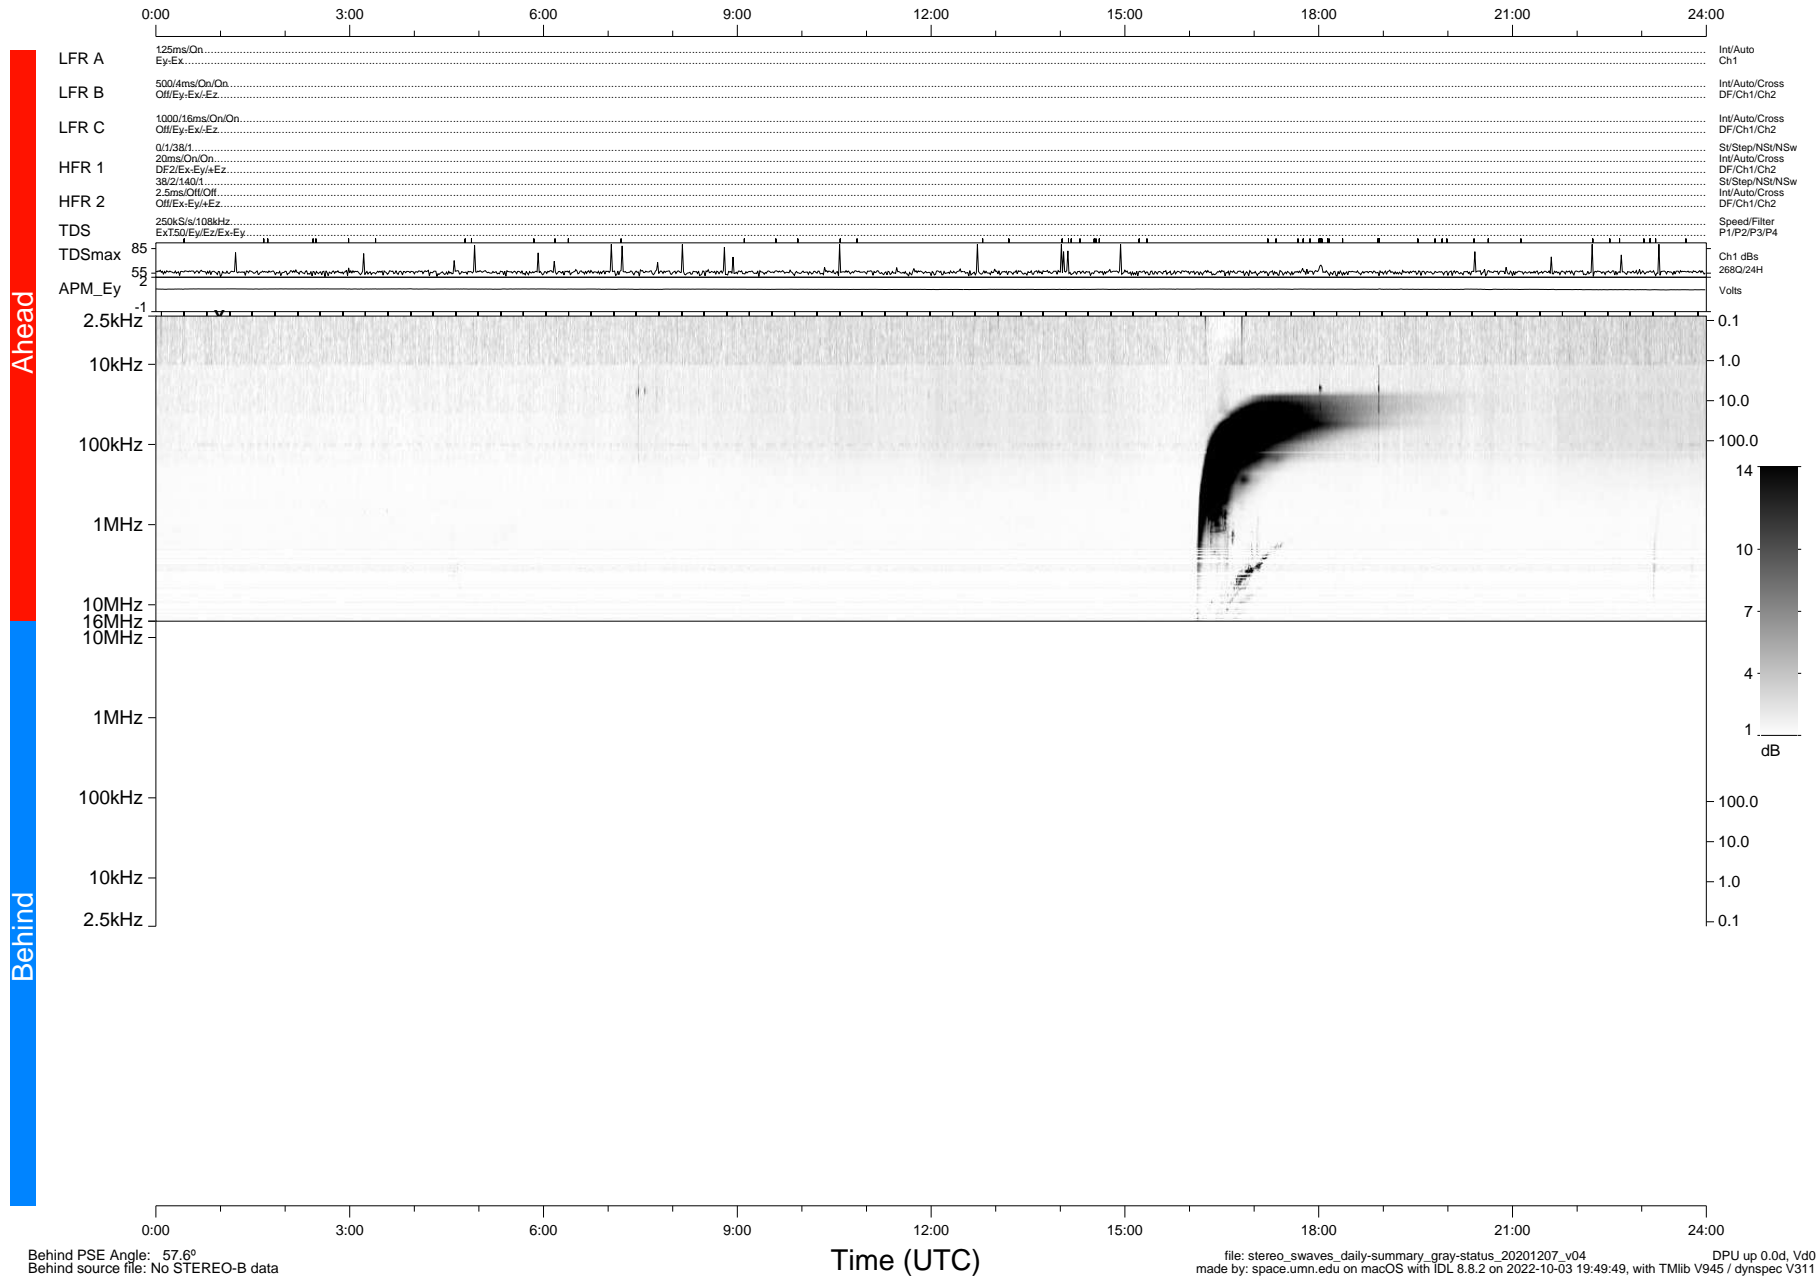

STEREO/WAVES Daily Summary - 07-Dec-2020 (DOY 342)

Ahead source file: swaves_ahead_2020_342_1_05.fin (Recovery: 100.0% HK, 94% Pkts)
 Ahead PSE Angle: -57.7°

DPU up 1979.9d, V412d32

Behind PSE Angle: 57.6°
 Behind source file: No STEREO-B data

Time (UTC)

file: stereo_swaves_daily-summary_gray-status_20201207_v04 DPU up 0.0d, Vd0
 made by: space.umn.edu on macOS with IDL 8.8.2 on 2022-10-03 19:49:49, with Tlib V945 / dynspec V311