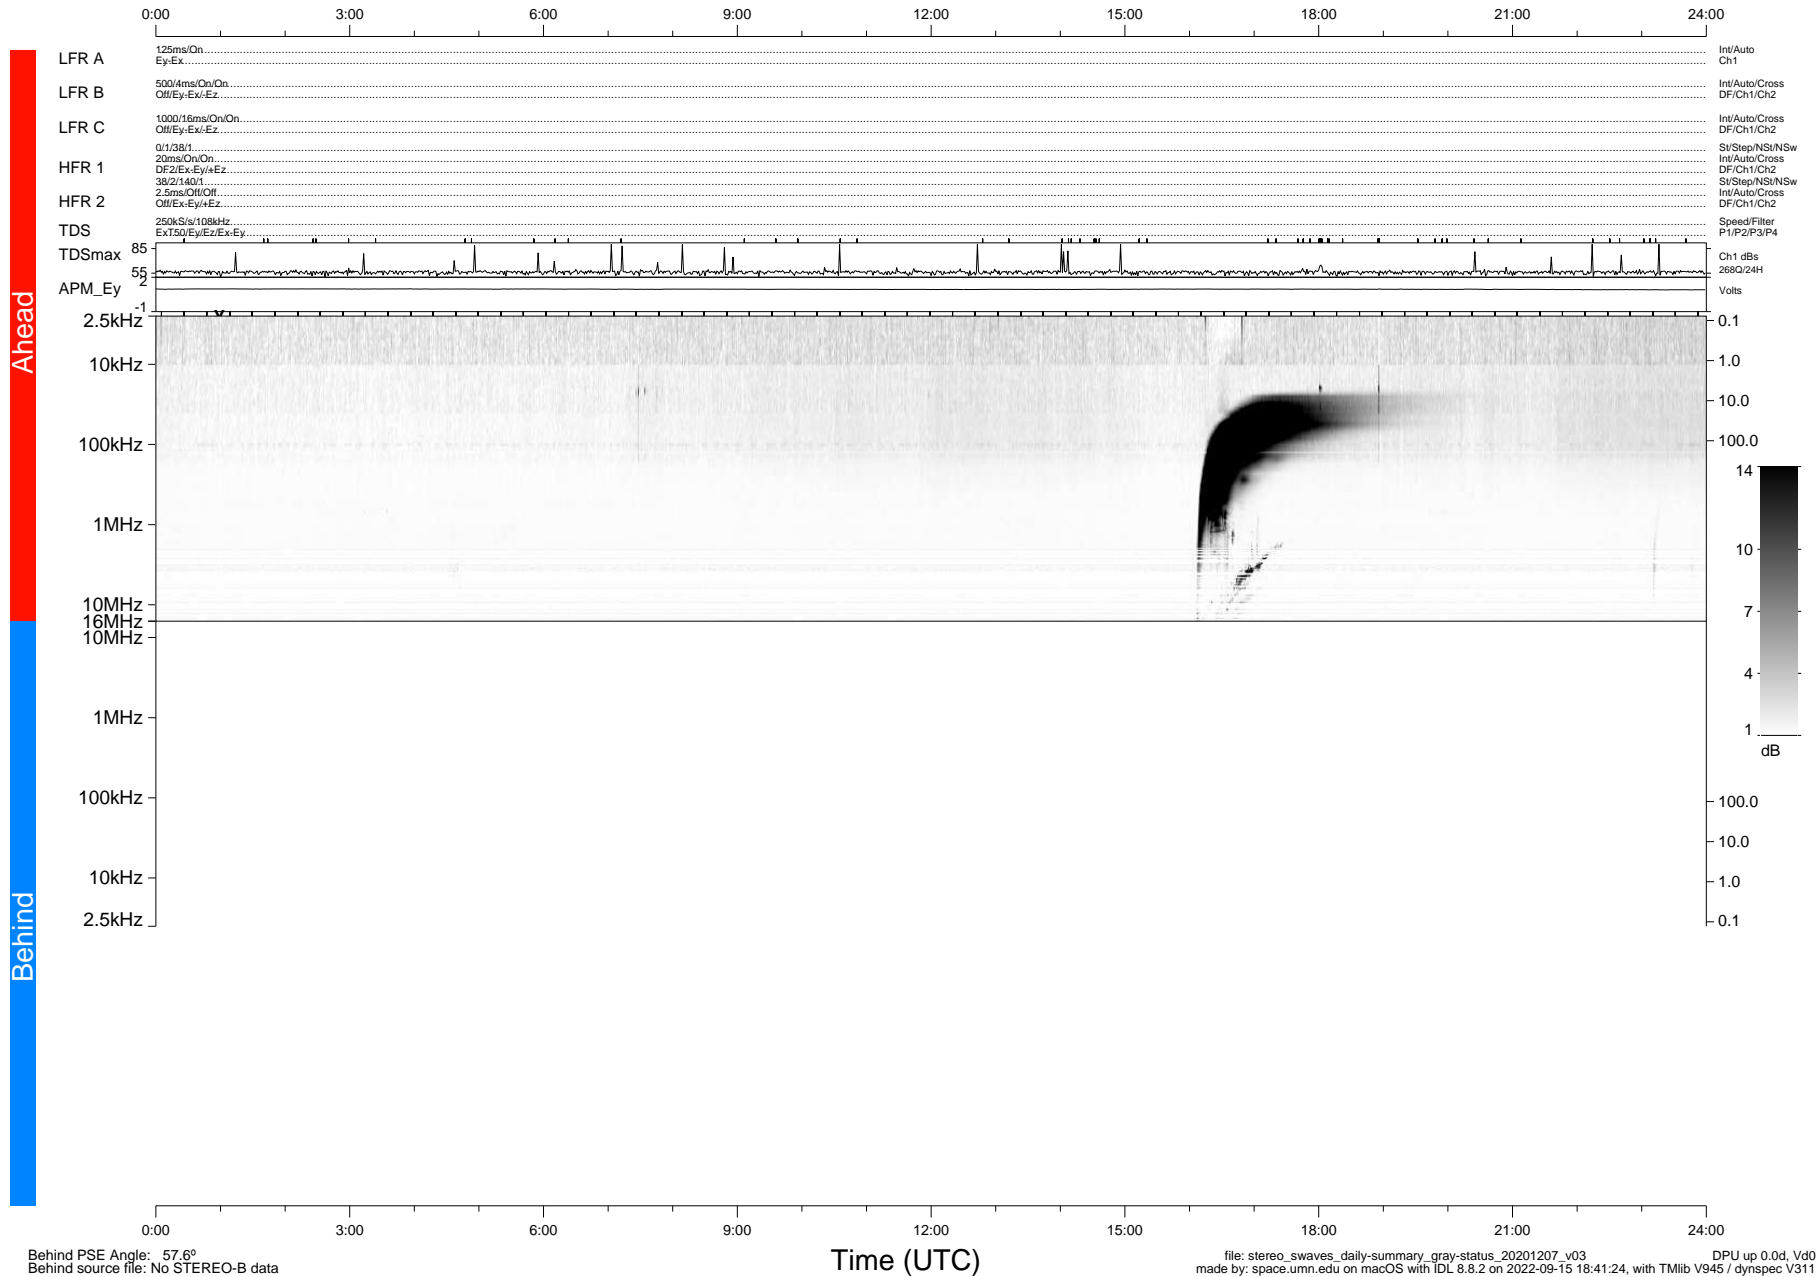

STEREO/WAVES Daily Summary - 07-Dec-2020 (DOY 342)

Ahead source file: swaves_ahead_2020_342_1_05.fin (Recovery: 100.0% HK, 94% Pkts)
 Ahead PSE Angle: -57.7°

DPU up 1979.9d, V412d32

Behind PSE Angle: 57.6°
 Behind source file: No STEREO-B data

file: stereo_swaves_daily-summary_gray-status_20201207_v03
 made by: space.umn.edu on macOS with IDL 8.8.2 on 2022-09-15 18:41:24, with Tlib V945 / dynspec V311
 DPU up 0.0d, Vd0