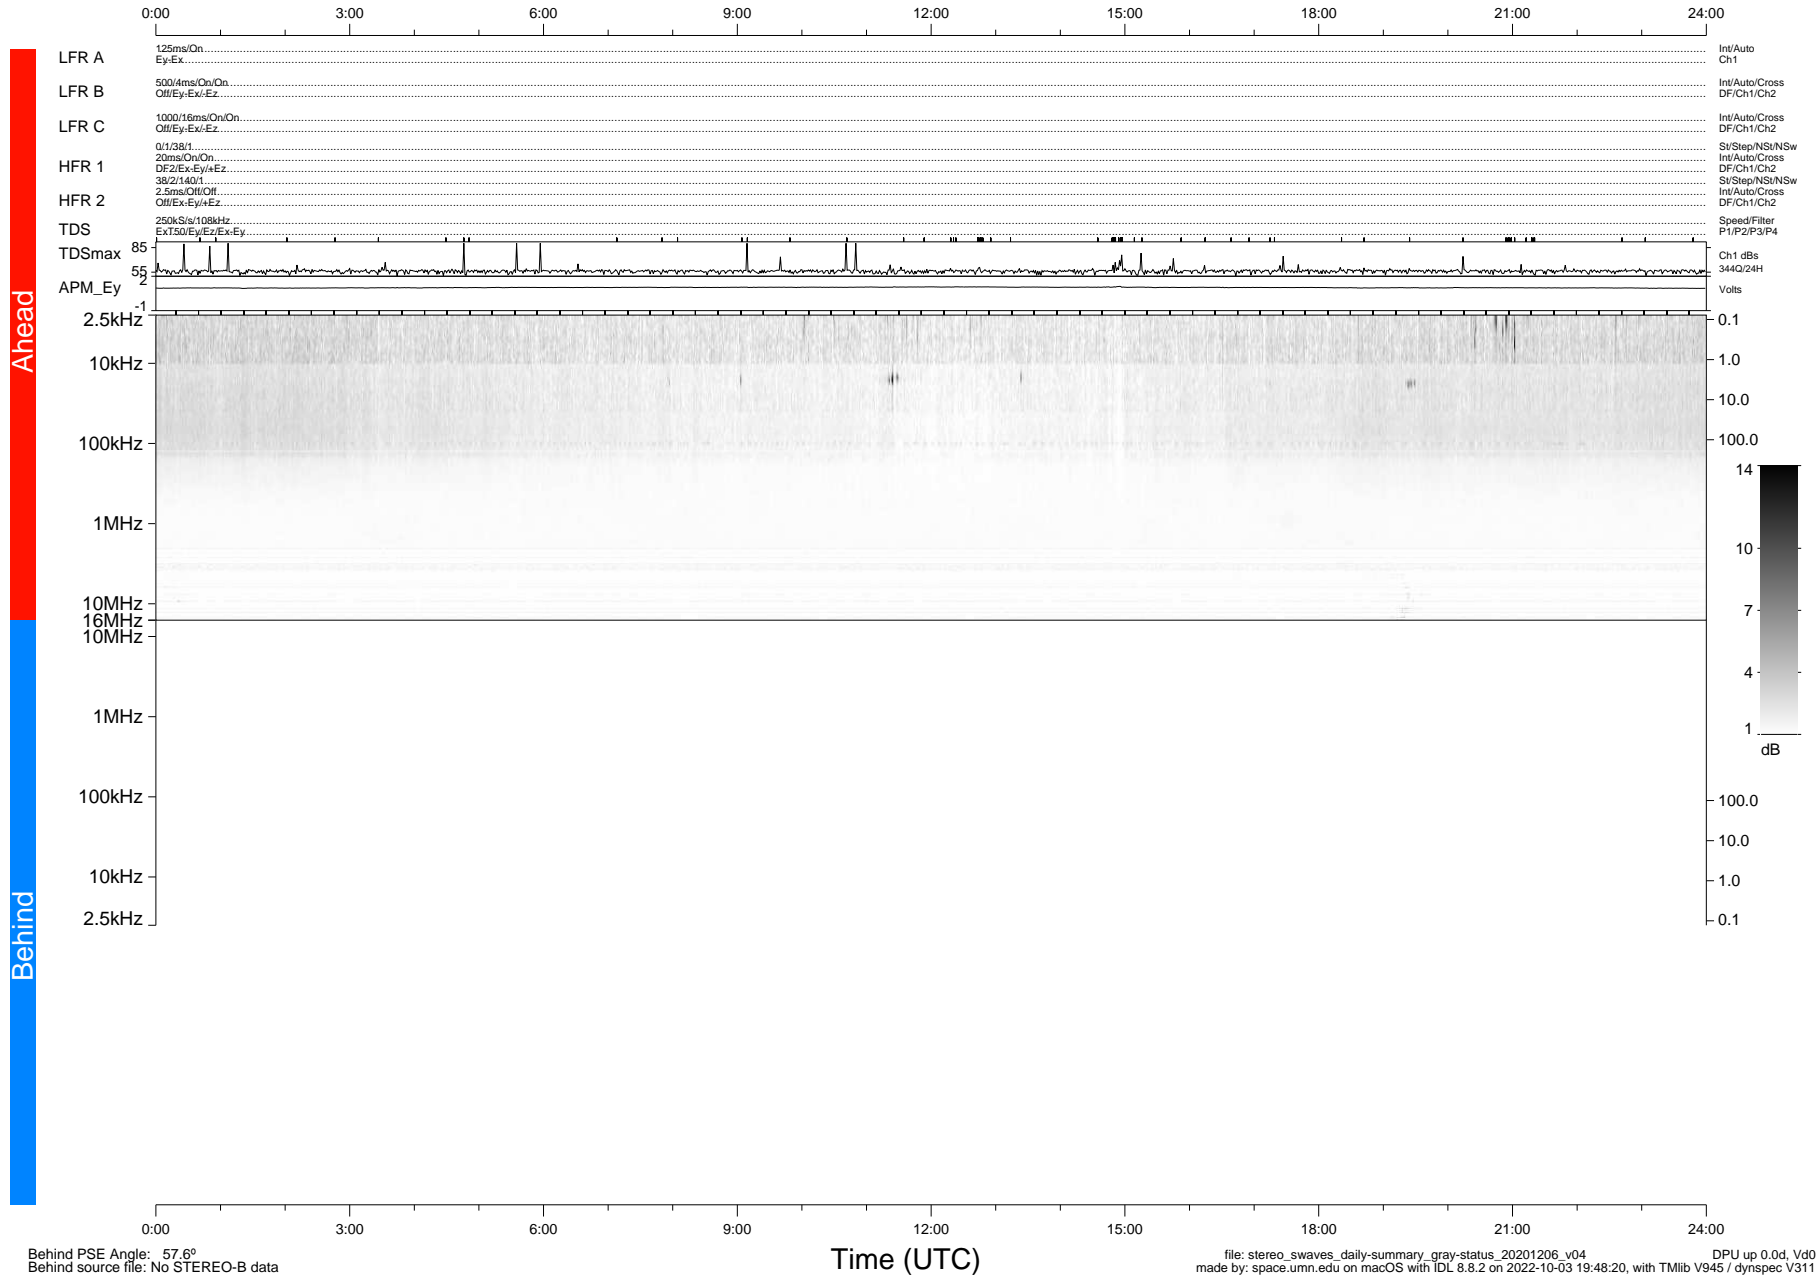

STEREO/WAVES Daily Summary - 06-Dec-2020 (DOY 341)

Ahead source file: swaves_ahead_2020_341_1_05.fin (Recovery: 100.0% HK, 105% Pkts)
 Ahead PSE Angle: -57.7°

DPU up 1978.9d, V412d32

Behind PSE Angle: 57.6°
 Behind source file: No STEREO-B data

file: stereo_swaves_daily-summary_gray-status_20201206_v04
 made by: space.umn.edu on macOS with IDL 8.8.2 on 2022-10-03 19:48:20, with TLib V945 / dynspec V311
 DPU up 0.0d, Vd0